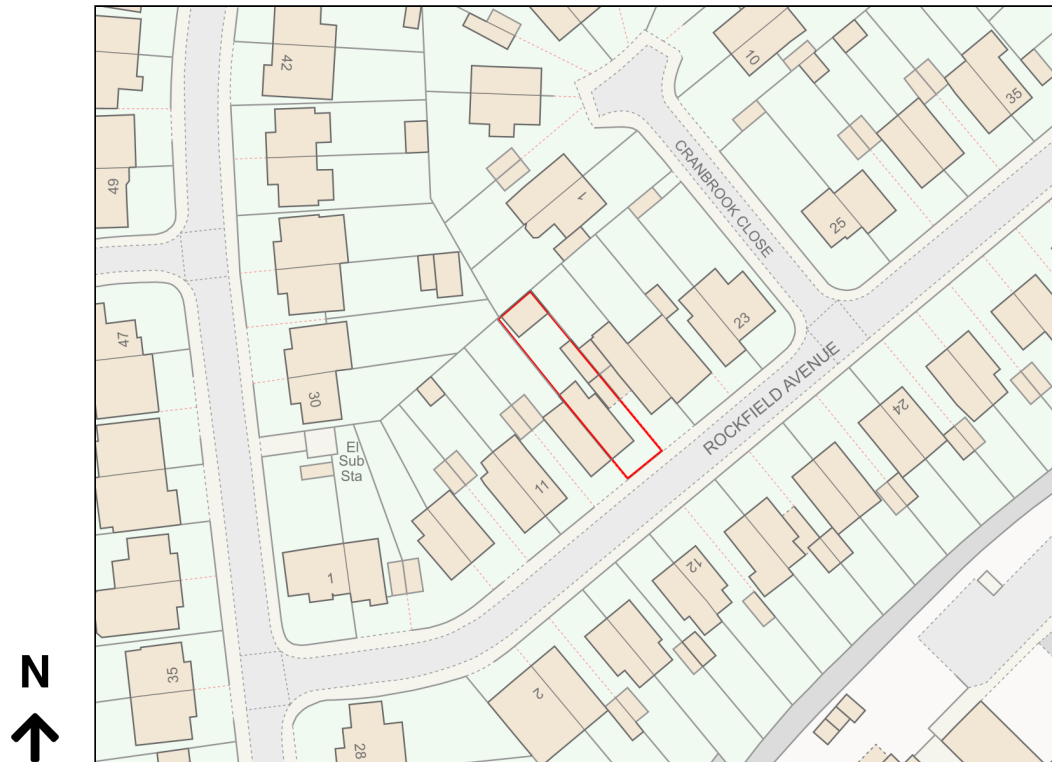

Location Plan

Site Address: 15, Rockfield Avenue, Ware, SG12 0RG

Date Produced: 01-Dec-2023

Scale: 1:1250 @A4

Planning Portal Reference: PP-12646202v1