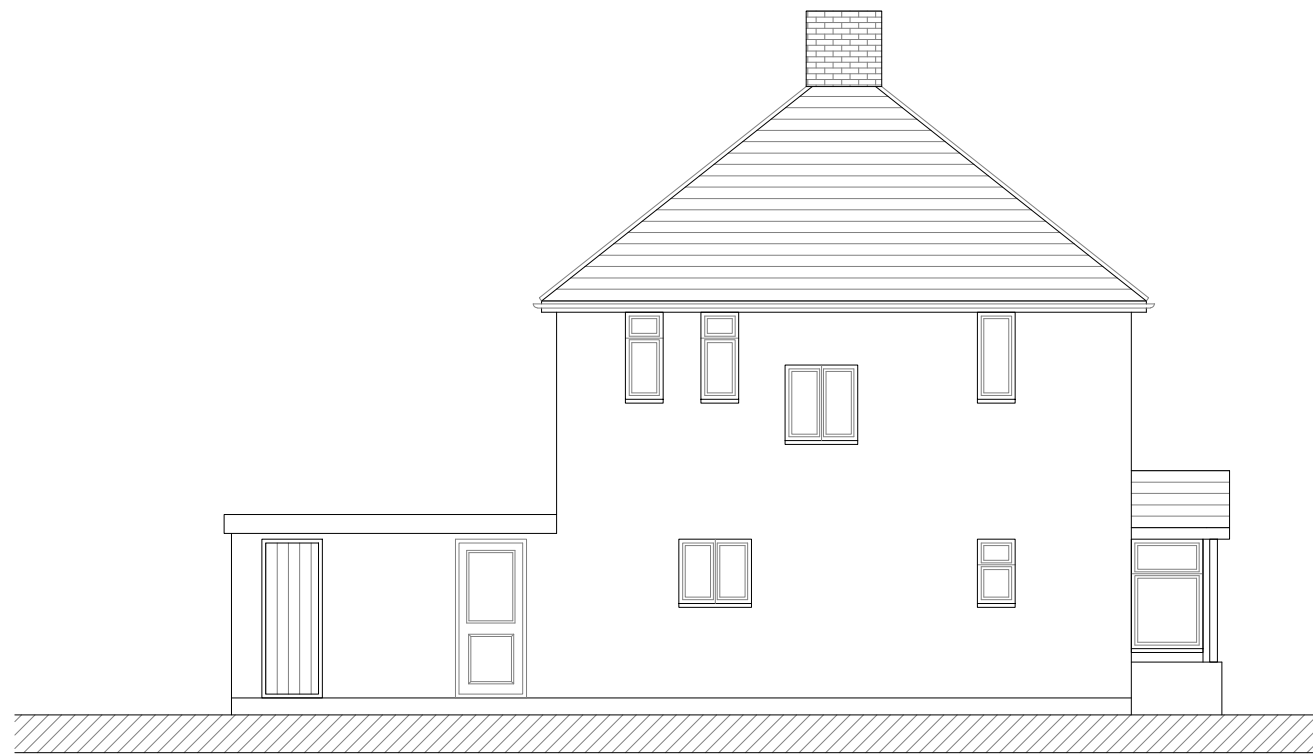

Existing Front Elevation

Existing Side Elevation

Existing Rear Elevation

Existing Side Sectional Elevation

Drawing Title:
Existing Elevations

Client: Richard Willars & Georgina Krstic

Location: 5 Oakfield Road, Frome,
BA11 4JE

Scale
1:100@A3

Drawing No:
OR002-23

Date created: 06/07/2023