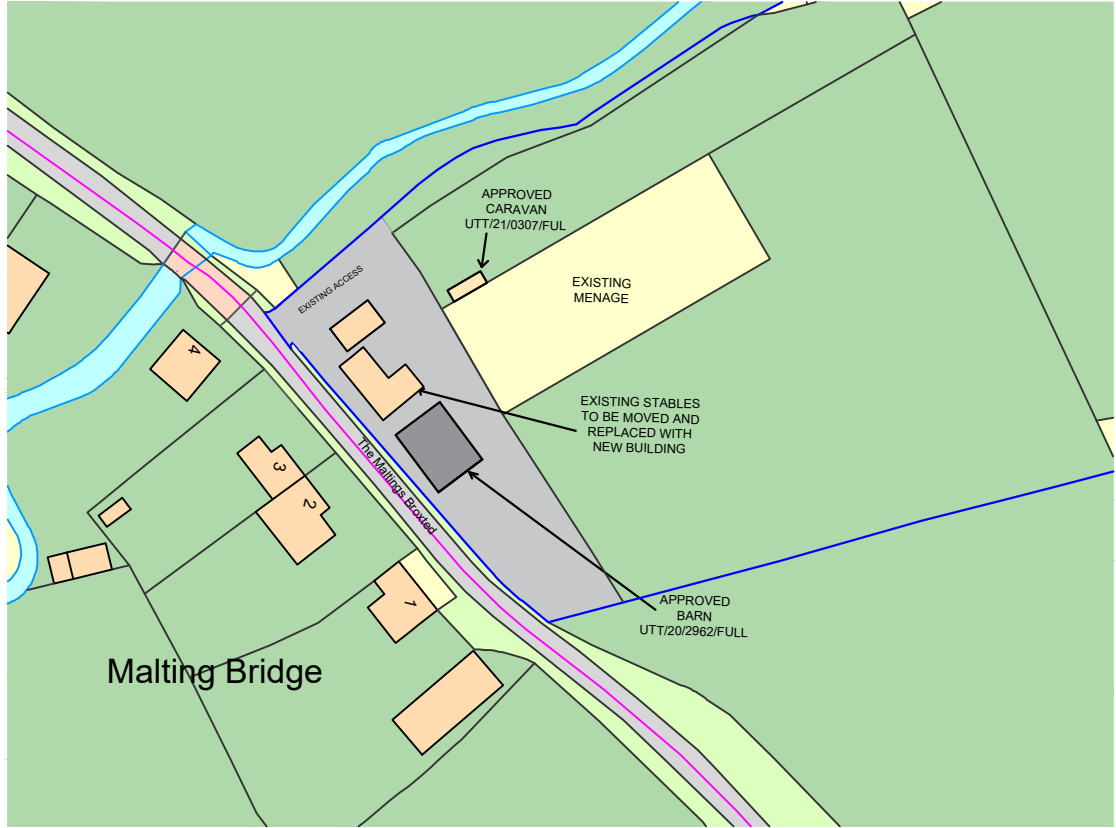

0 1:1250 50m

DIMENSIONS ARE IN MILLIMETERS
UNLESS STATED OTHERWISE
THIS DRAWING IS FOR PLANNING AND
AESTHETIC PURPOSES ONLY

FOXES RURAL LTD
BULLBANKS FARM, HALSTEAD ROAD,
EIGHT ASH GREEN, COLCHESTER,
ESSEX, CO6 3PT
TEL: 01206 481 981
E-MAIL:
WEBSITE: WWW.FOXESRURAL.CO.UK

CLIENT NAME:	CORMACK
PROJECT NO:	721
TITLE:	EXISTING SITE PLAN
ADDRESS:	CM6 2EJ

DATE:	SCALE:	SHEET:
21 NOV 23	1:1250 @ A5	ESP01