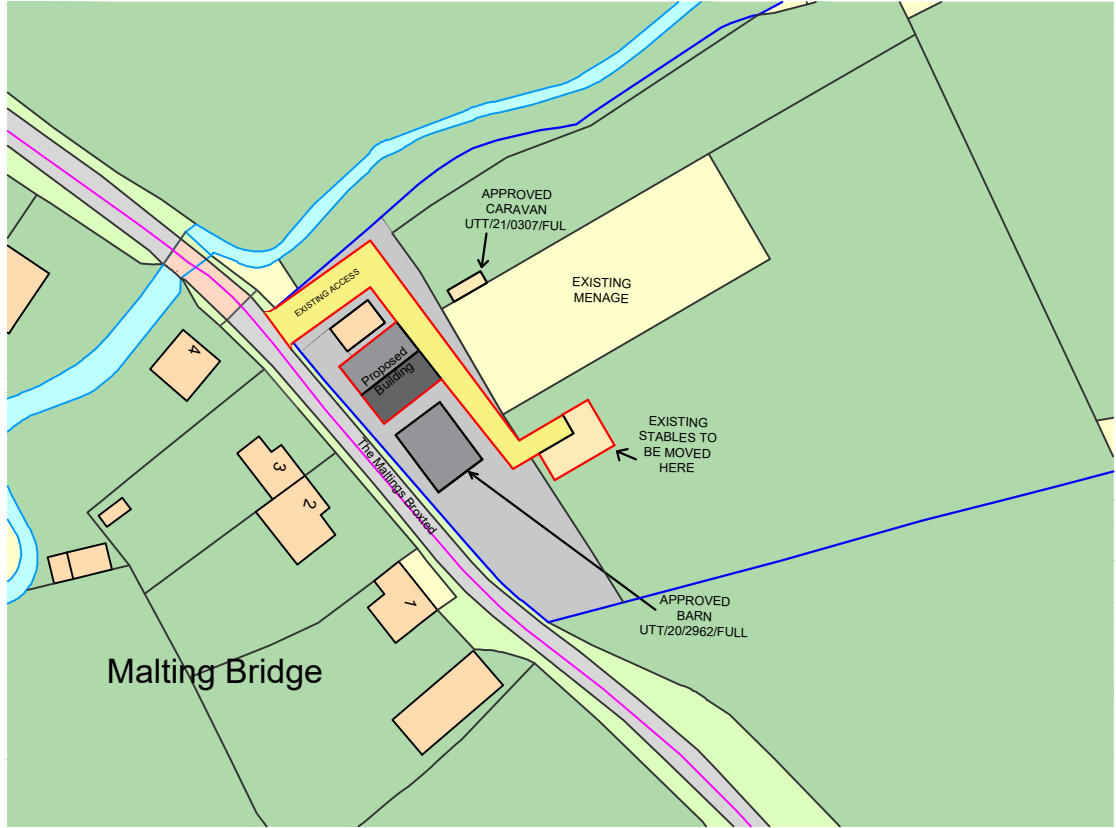

0 1:1250 50m

DIMENSIONS ARE IN MILLIMETERS  
UNLESS STATED OTHERWISE

THIS DRAWING IS FOR PLANNING AND  
AESTHETIC PURPOSES ONLY

FOXES RURAL LTD  
BULLBANKS FARM, HALSTEAD ROAD,  
EIGHT ASH GREEN, COLCHESTER,  
ESSEX, CO6 3PT

TEL: 01206 481 981  
E-MAIL:  
WEBSITE: WWW.FOXESRURAL.CO.UK

CLIENT NAME: CORMACK
PROJECT NO: 721
TITLE: SITE PLAN
ADDRESS: CM6 2EJ

DATE: 21 NOV 23	SCALE: 1:1250 @ A5	SHEET: S01
--------------------	--------------------------	---------------