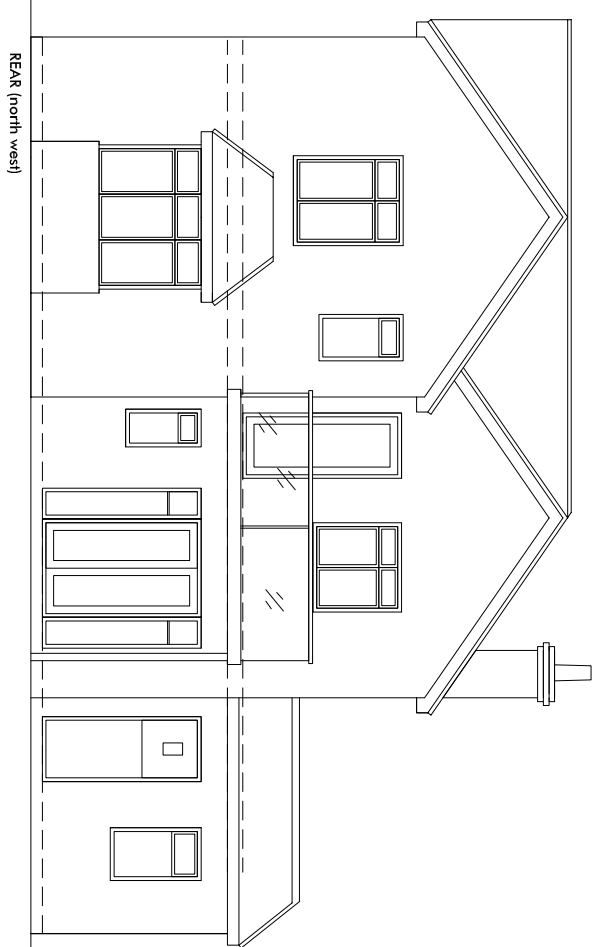

EXISTING (ORIGINAL)

PROPOSED (CURRENT)

ALEXANDRA CORK HOME DESIGNS

100 WESTBOURNE ROAD,
DOWNEND, BRISTOL,
BS16 6RD
07867 592195
www.alexandracork.co.uk
info@alexandracork.co.uk

PROJECT 1 OLD AUST ROAD
CLIENT ANTONCZYK
DRAWING EXISTING & PROPOSED ELEVATIONS
DATE 05.12.23
SCALE 1:100@A3
REV -