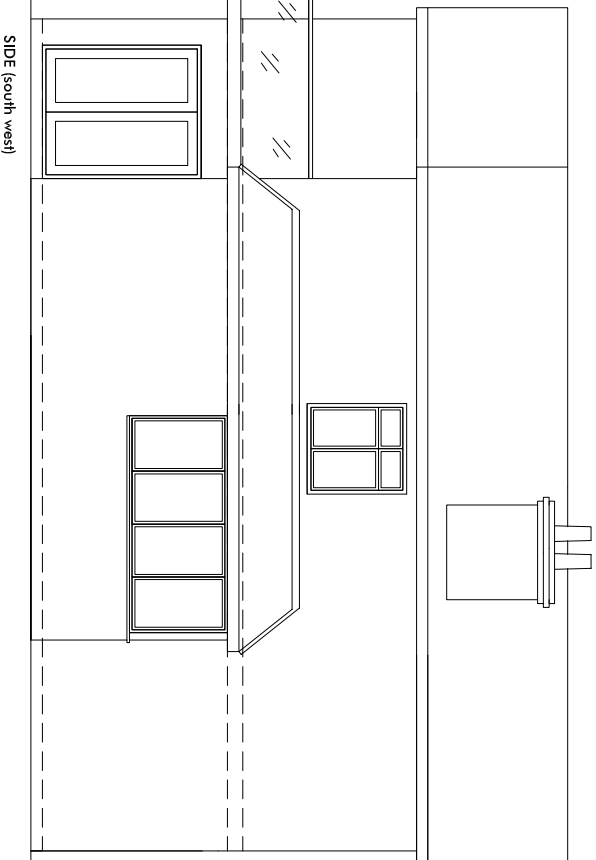

EXISTING (ORIGINAL)

PROPOSED (CURRENT)

ALEXANDRA CORK HOME DESIGNS

100 WESTBOURNE ROAD,
DOWNEND, BRISTOL,
BS16 6RD
07867 592195
www.alexandracork.co.uk
info@alexandracork.co.uk

PROJECT 1 OLD AUST ROAD
CLIENT ANTONCZYK
DRAWING EXISTING & PROPOSED ELEVATIONS
DATE 05.12.23
SCALE 1:100@A3
REV -