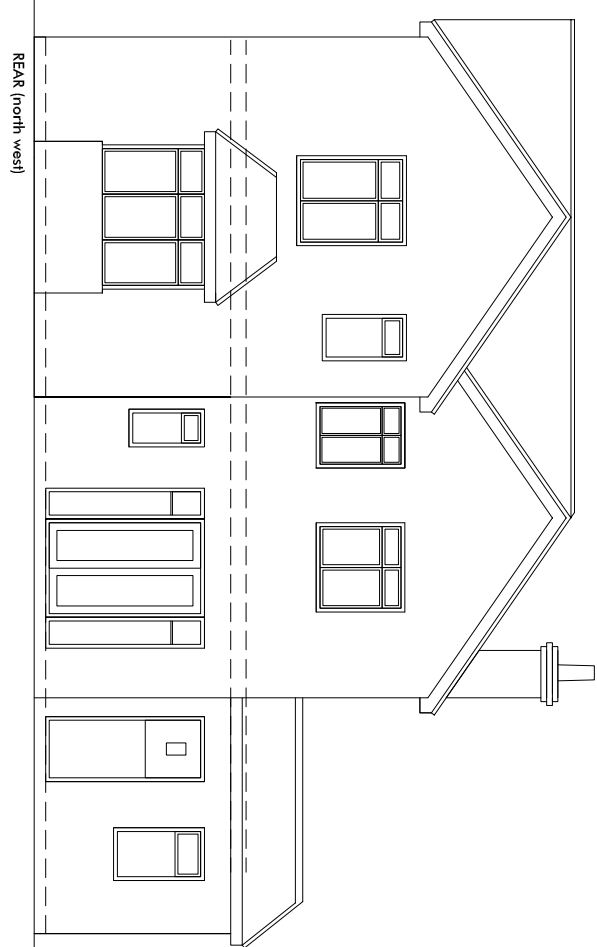

EXISTING (ORIGINAL)

PROPOSED (CURRENT)

ALEXANDRA CORK HOME DESIGNS

100 WESTBOURNE ROAD,
DOWNEND, BRISTOL,
BS16 6RD
07867 592195
www.alexandracork.co.uk
info@alexandracork.co.uk

PROJECT 1 OLD AUST ROAD
CLIENT ANTONCZYK
DRAWING EXISTING & PROPOSED ELEVATIONS
DATE 05.12.23
SCALE 1:100@A3
REV -