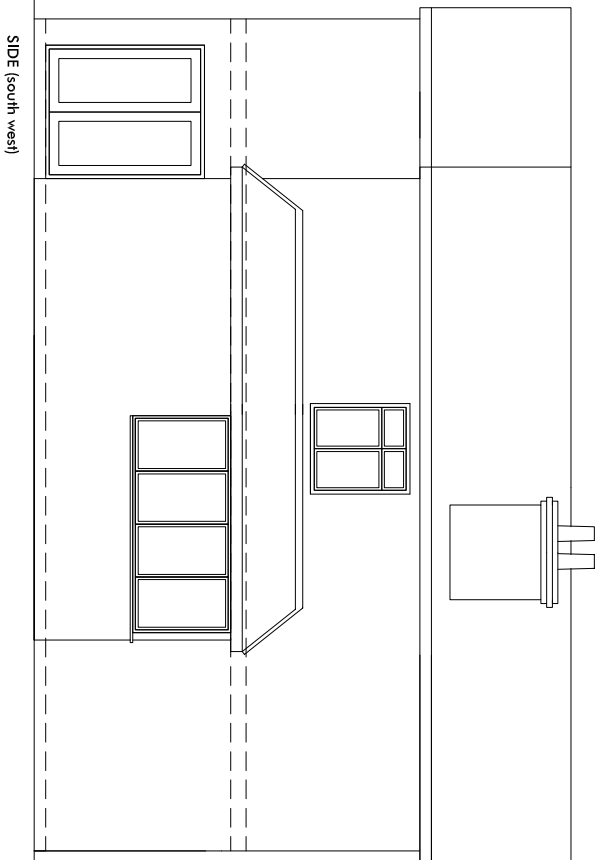

EXISTING (ORIGINAL)

PROPOSED (CURRENT)

ALEXANDRA CORK HOME DESIGNS

100 WESTBOURNE ROAD,
DOWNEND, BRISTOL,
BS16 6RD
07867 592195
www.alexandracork.co.uk
info@alexandracork.co.uk

PROJECT 1 OLD AUST ROAD
CLIENT ANTONCZYK
DRAWING EXISTING & PROPOSED ELEVATIONS
DATE 05.12.23
SCALE 1:100@A3
REV -