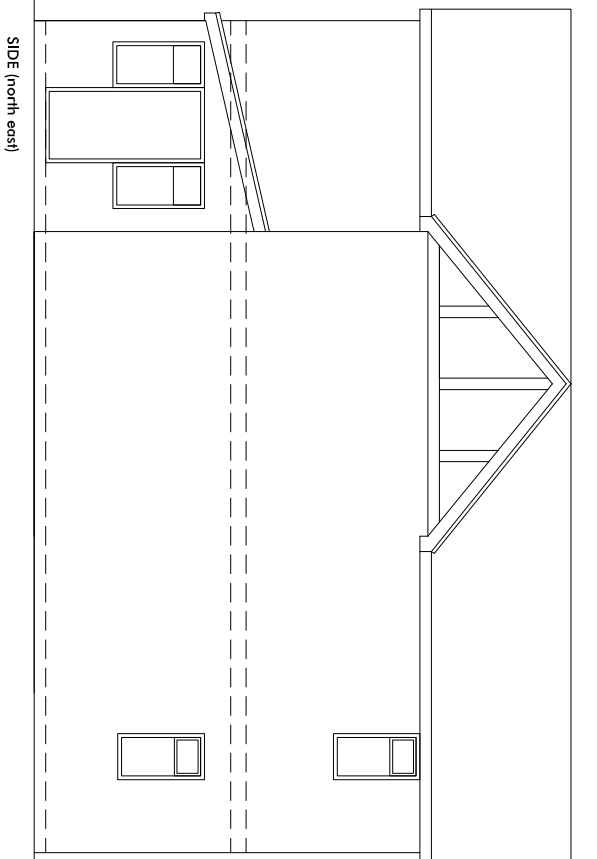

EXISTING (ORIGINAL)

PROPOSED (CURRENT)

ALEXANDRA CORK HOME DESIGNS

100 WESTBOURNE ROAD,
DOWNEND, BRISTOL,
BS16 6RD
07867 592195
www.alexandracork.co.uk
info@alexandracork.co.uk

PROJECT 1 OLD AUST ROAD
CLIENT ANTONCZYK
DRAWING EXISTING & PROPOSED ELEVATIONS
DATE 05.12.23
SCALE 1:100@A3
REV -