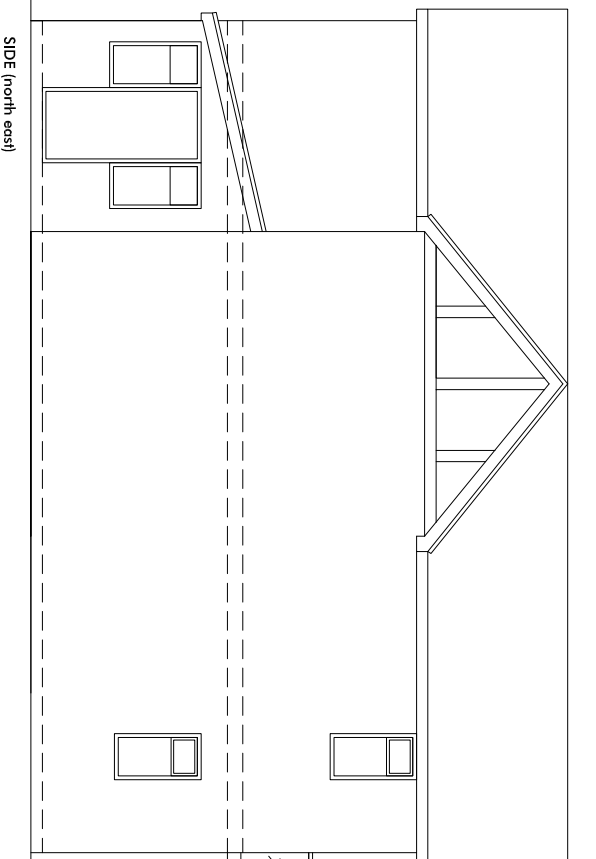

EXISTING (ORIGINAL)

PROPOSED (CURRENT)

ALEXANDRA CORK HOME DESIGNS

100 WESTBOURNE ROAD,
DOWNEND, BRISTOL,
BS16 6RD
07867 592195
www.alexandracork.co.uk
info@alexandracork.co.uk

PROJECT 1 OLD AUST ROAD
CLIENT ANTONCZYK
DRAWING EXISTING & PROPOSED ELEVATIONS
DATE 05.12.23
SCALE 1:100@A3
REV -