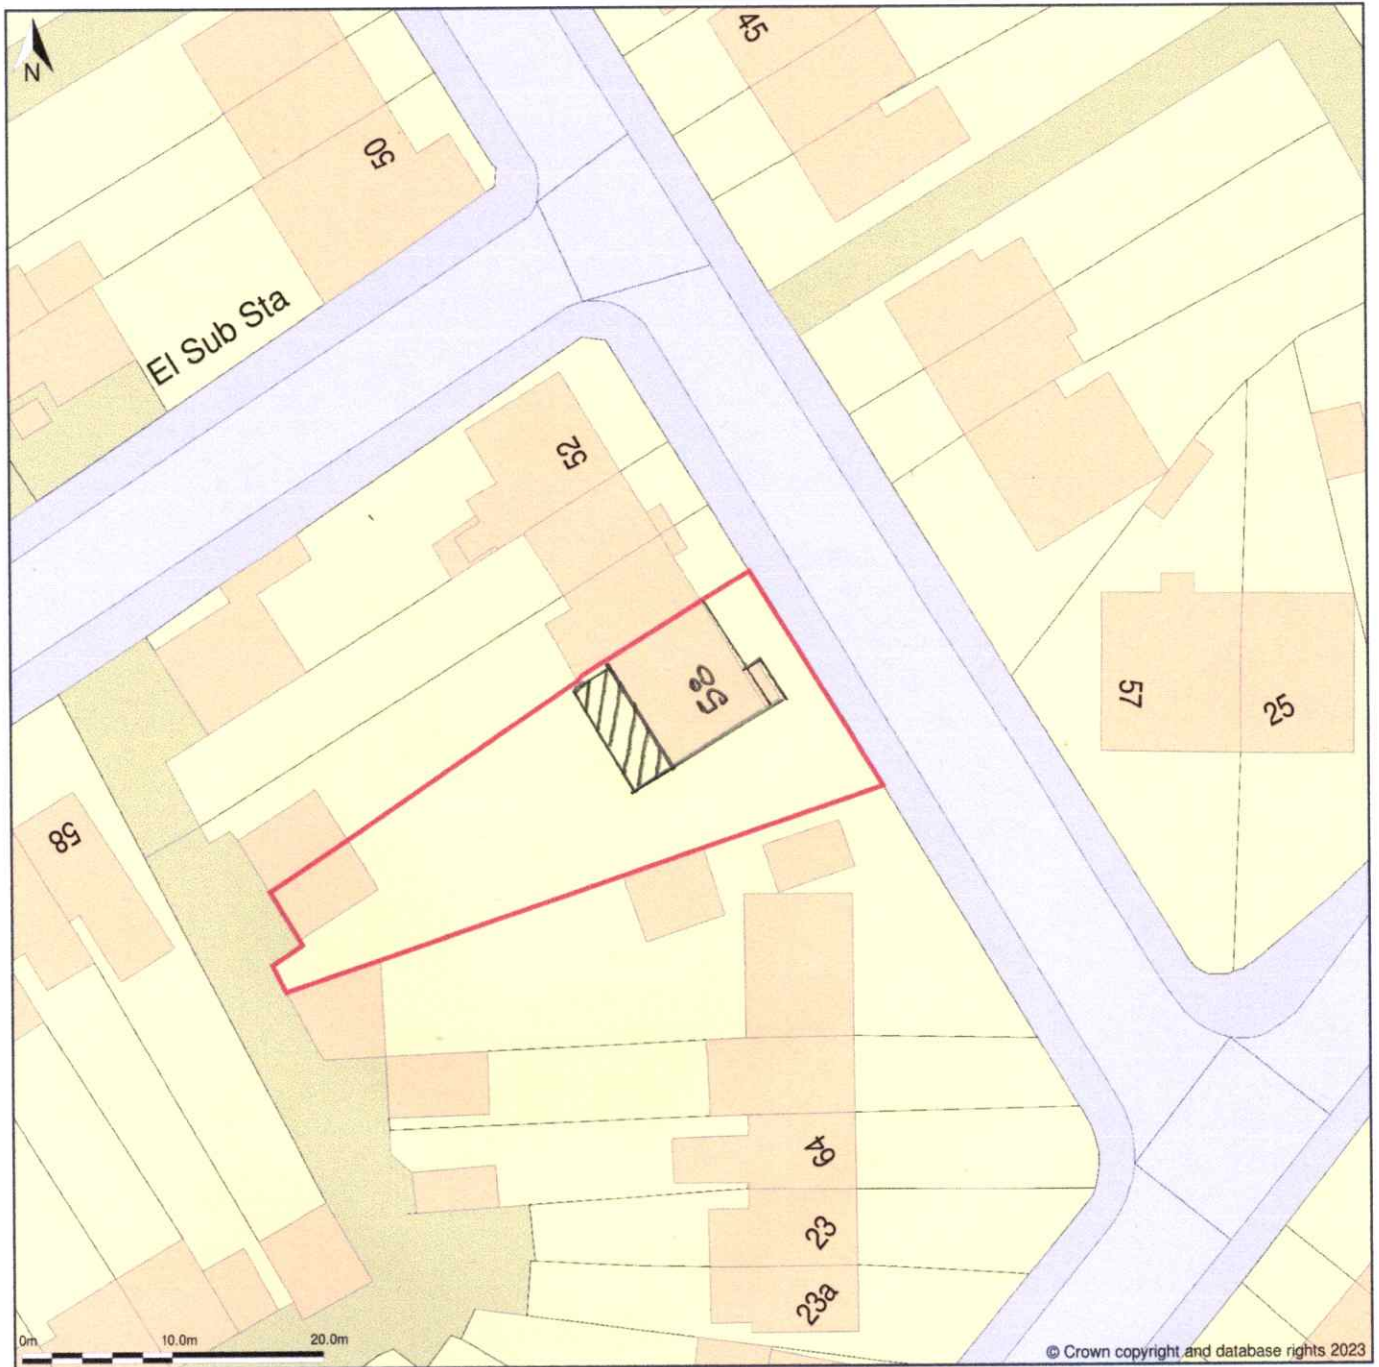

58, Charles Road, Filton, South Gloucestershire, BS34 7ER

Site Plan (also called a Block Plan) shows area bounded by: 360822.31, 179137.09 360912.31, 179227.09 (at a scale of 1:500), OSGridRef: ST60867918. The representation of a road, track or path is no evidence of a right of way. The representation of features as lines is no evidence of a property boundary.

Produced on 24th Oct 2023 from the Ordnance Survey National Geographic Database and incorporating surveyed revision available at this date. Reproduction in whole or part is prohibited without the prior permission of Ordnance Survey. © Crown copyright 2023. Supplied by www.buyaplan.co.uk a licensed Ordnance Survey partner (100053143). Unique plan reference: #00856164-60F451.