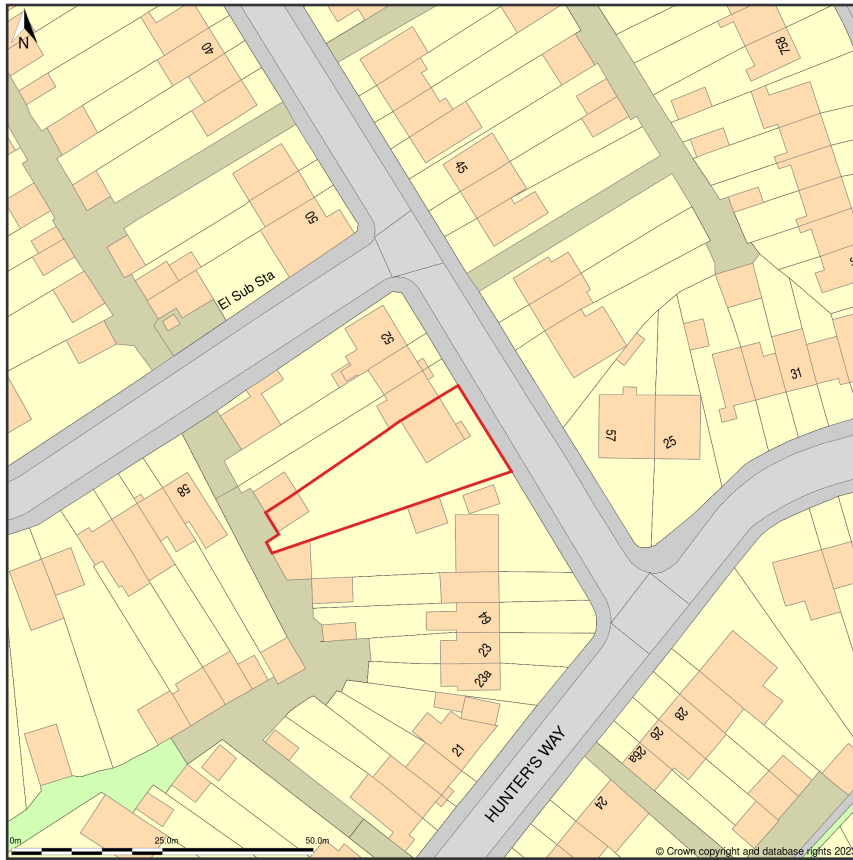

58, Charles Road, Filton, South Gloucestershire, BS34 7ER

Location Plan shows area bounded by: 360796.59, 179111.38 360938.02, 179252.8 (at a scale of 1:1250), OSGridRef: ST60867918. The representation of a road, track or path is no evidence of a right of way. The representation of features as lines is no evidence of a property boundary.

Produced on 24th Oct 2023 from the Ordnance Survey National Geographic Database and incorporating surveyed revision available at this date. Reproduction in whole or part is prohibited without the prior permission of Ordnance Survey. © Crown copyright 2023. Supplied by [www.buyaplan.co.uk](http://www.buyaplan.co.uk) a licensed Ordnance Survey partner (100053143). Unique plan reference: #00856165-32DD13.