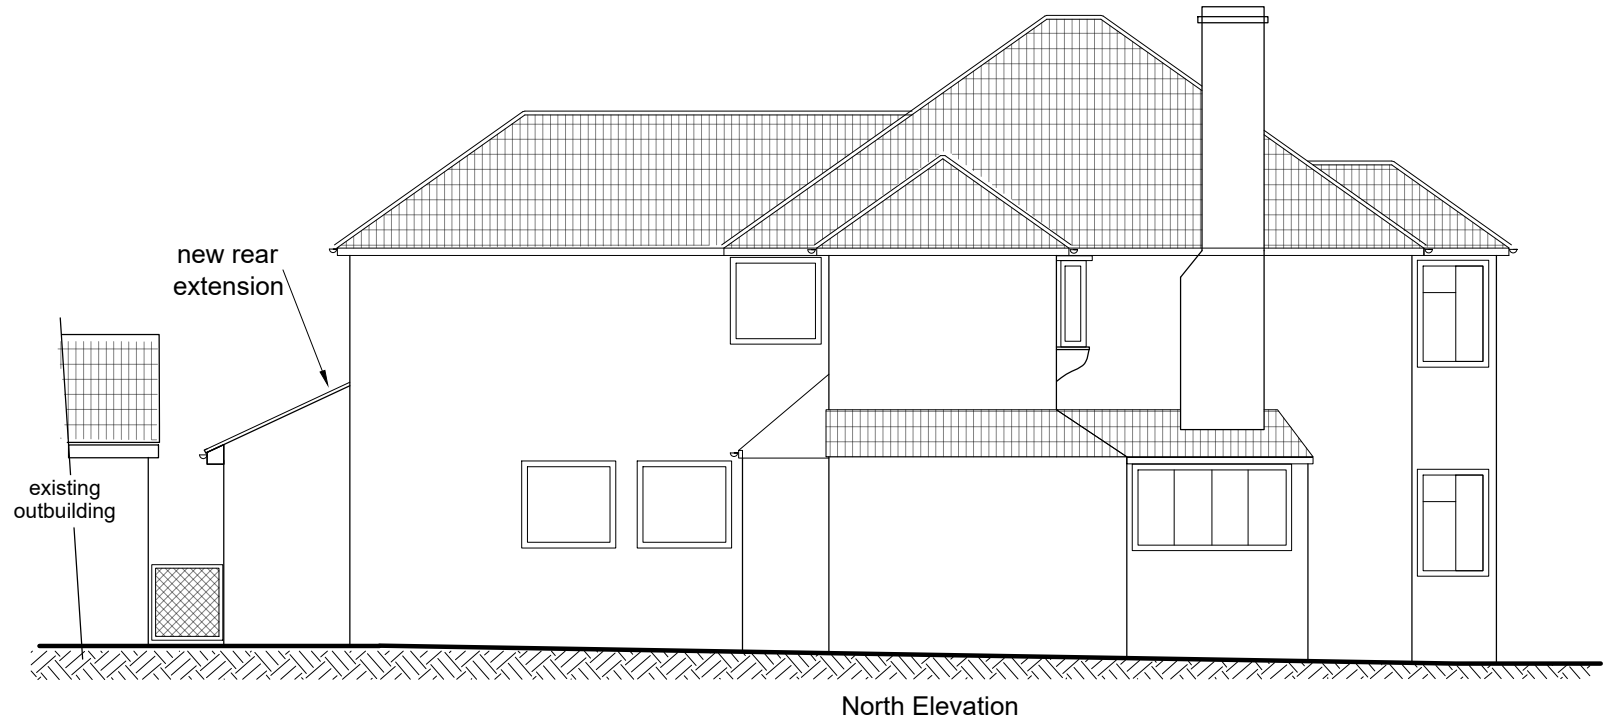

South Elevation

new rear extension

access gate

East Elevation (rear)

new rear extension

new rear extension

existing outbuilding

North Elevation

t :0117 2591059
m:0789 0179546
e :julian@jfl-planning.com

Location: No.46 Gloucester Road
Almondsbury Bristol BS32 4HA

Issue: Planning Date: 27.11.2023

Drawn by: JL Scale:1: 100@A3

Dwg No: 005 Proposed Elevations