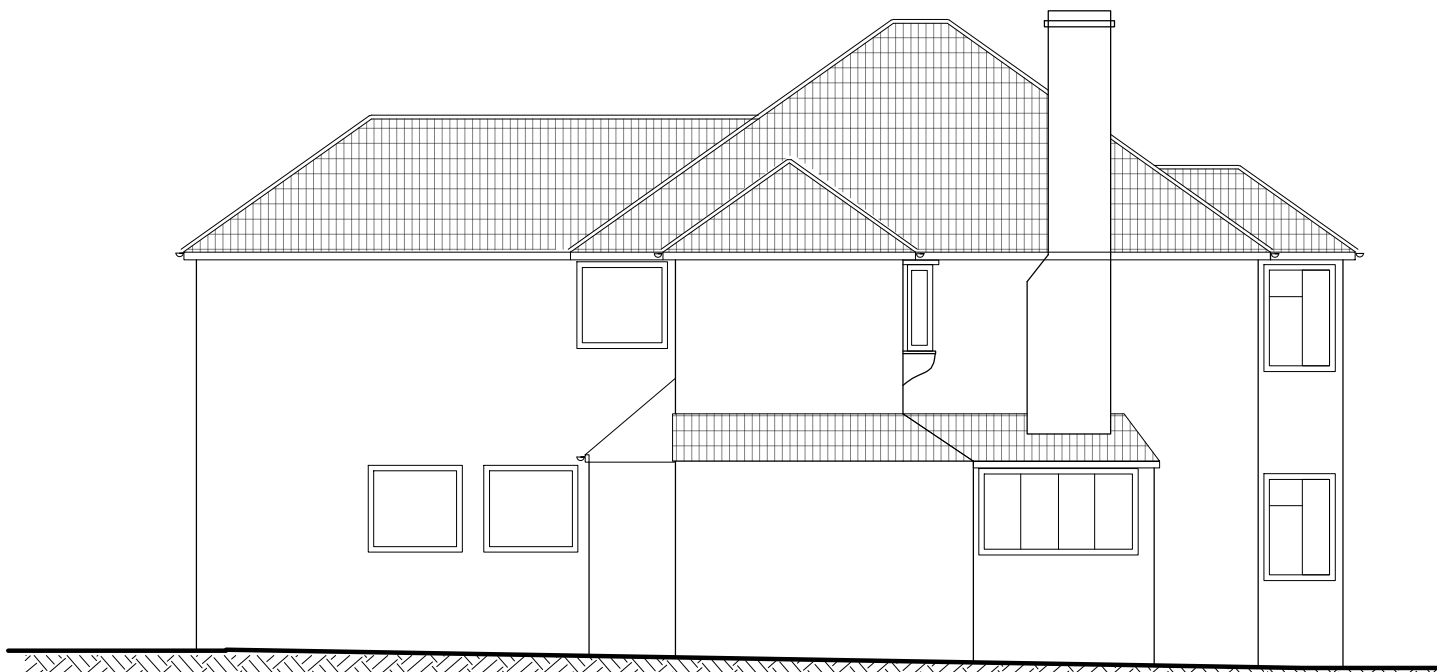

South Elevation

East Elevation (rear)

North Elevation

West Elevation (front)
-remains unaltered-

t :0117 2591059
m:0789 0179546
e :julian@jfl-planning.com

Location: No.46 Gloucester Road
Almondsbury Bristol BS32 4HA

Issue: Planning Date: 27.11.2023

Drawn by: JL Scale:1: 100@A3

Dwg No: 003 Existing Elevations

Revisions:

www.jfl-planning.com