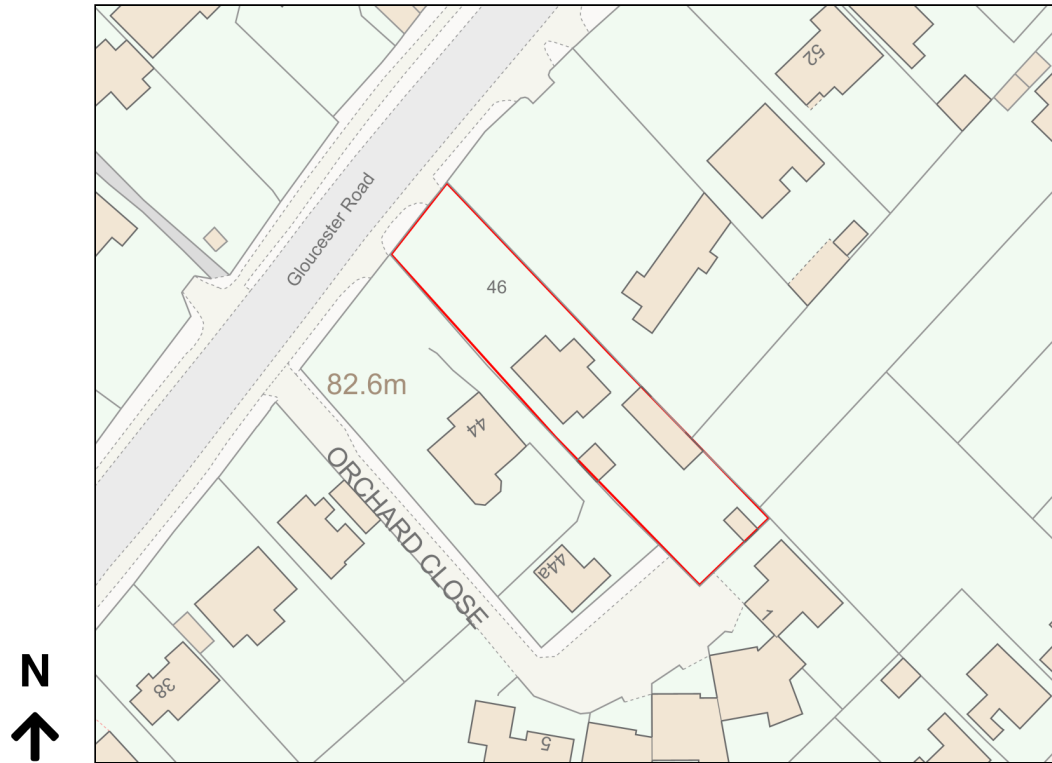

Location Plan

Site Address: Ashley House, 46, Gloucester Road, Almondsbury, BS32 4HA

Date Produced: 05-Dec-2023

Scale: 1:1250 @A4

Planning Portal Reference: PP-12633688v1