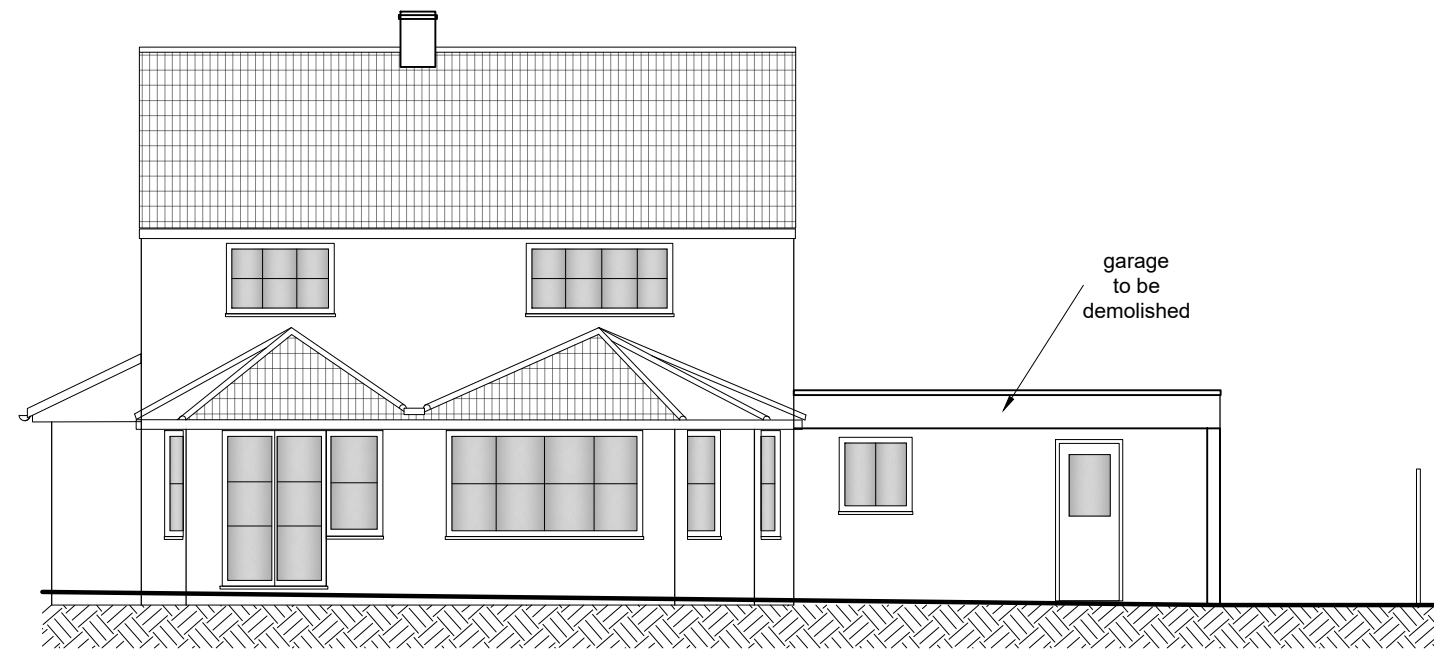

North Elevation

East Elevation

West Elevation

South Elevation

	Location: No.3 Chilwood Close Iron Acton Bristol BS37 9US
	Issue: Planning Date: 04.12.2023
	Drawn by: JL Scale:1: 100@A3
	Dwg No: 003 Existing Elevations
Revisions:	
t :0117 2591059 m:0789 0179546 e :julian@jfl-planning.com	www.jfl-planning.com