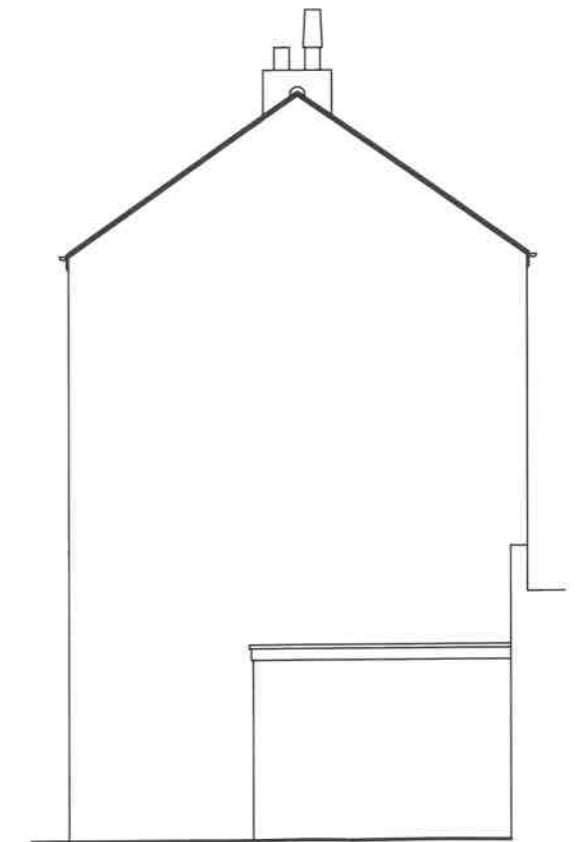

ELEVATION FACING SOUTH WEST
ELEVATIONS (as existing) 1:100

ELEVATION FACING SOUTH EAST

ELEVATION FACING NORTH EAST

ELEVATION FACING NORTH WEST

Contract :
REPLACEMENT DWELLING, 25
THE PITS, ISLEHAM, ELY, CAMBS.

Title :
PLANS & ELEVATIONS
AS EXISTING

These drawings are the
COPYRIGHT of Greg
Saberton Design.
Unauthorised
copying is not permitted.

Revisions :
-

Scale : 1 : 100
Date : JUL 2023
Drawing Number : 04 / 3153 / 23