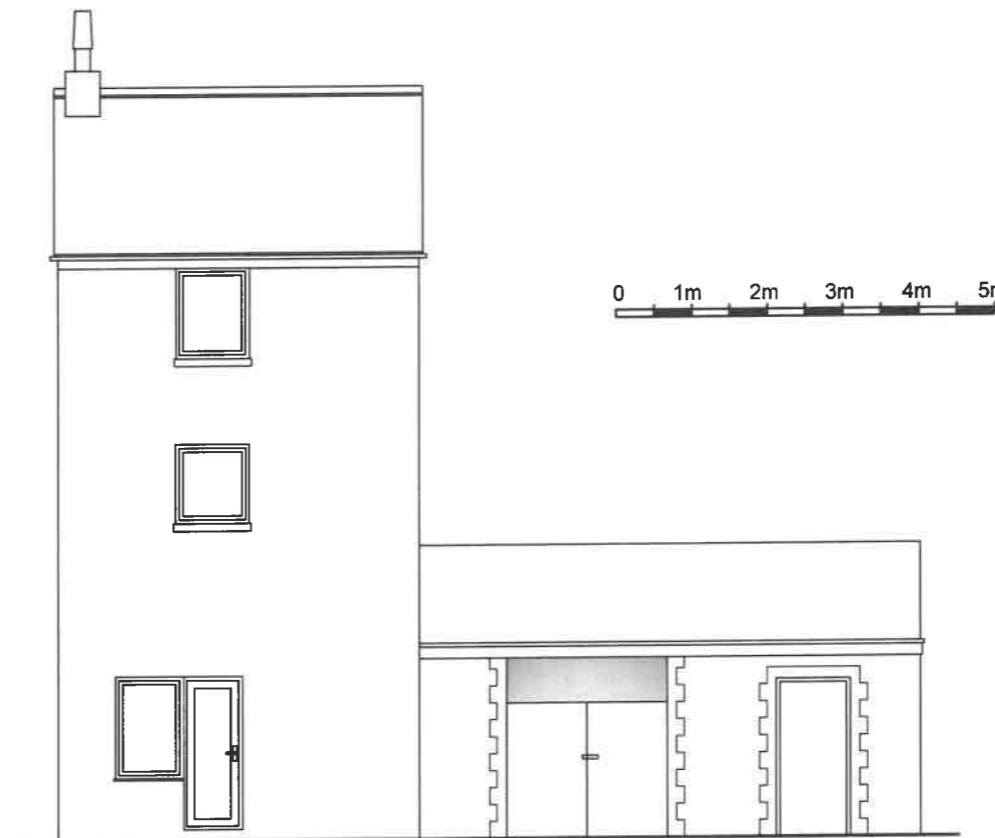

ELEVATION FACING SOUTH WEST
ELEVATIONS (as existing) 1:100

ELEVATION FACING SOUTH EAST

ELEVATION FACING NORTH EAST

ELEVATION FACING NORTH WEST

Contract :
REPLACEMENT DWELLING, 25
THE PITS, ISLEHAM, ELY, CAMBS.

Title :
PLANS & ELEVATIONS
AS EXISTING

These drawings are the
COPYRIGHT of Greg
Saberton Design.
Unauthorised
copying is not permitted.

Revisions :
-

Scale : 1 : 100
Date : JUL 2023
Drawing Number : 04 / 3153 / 23