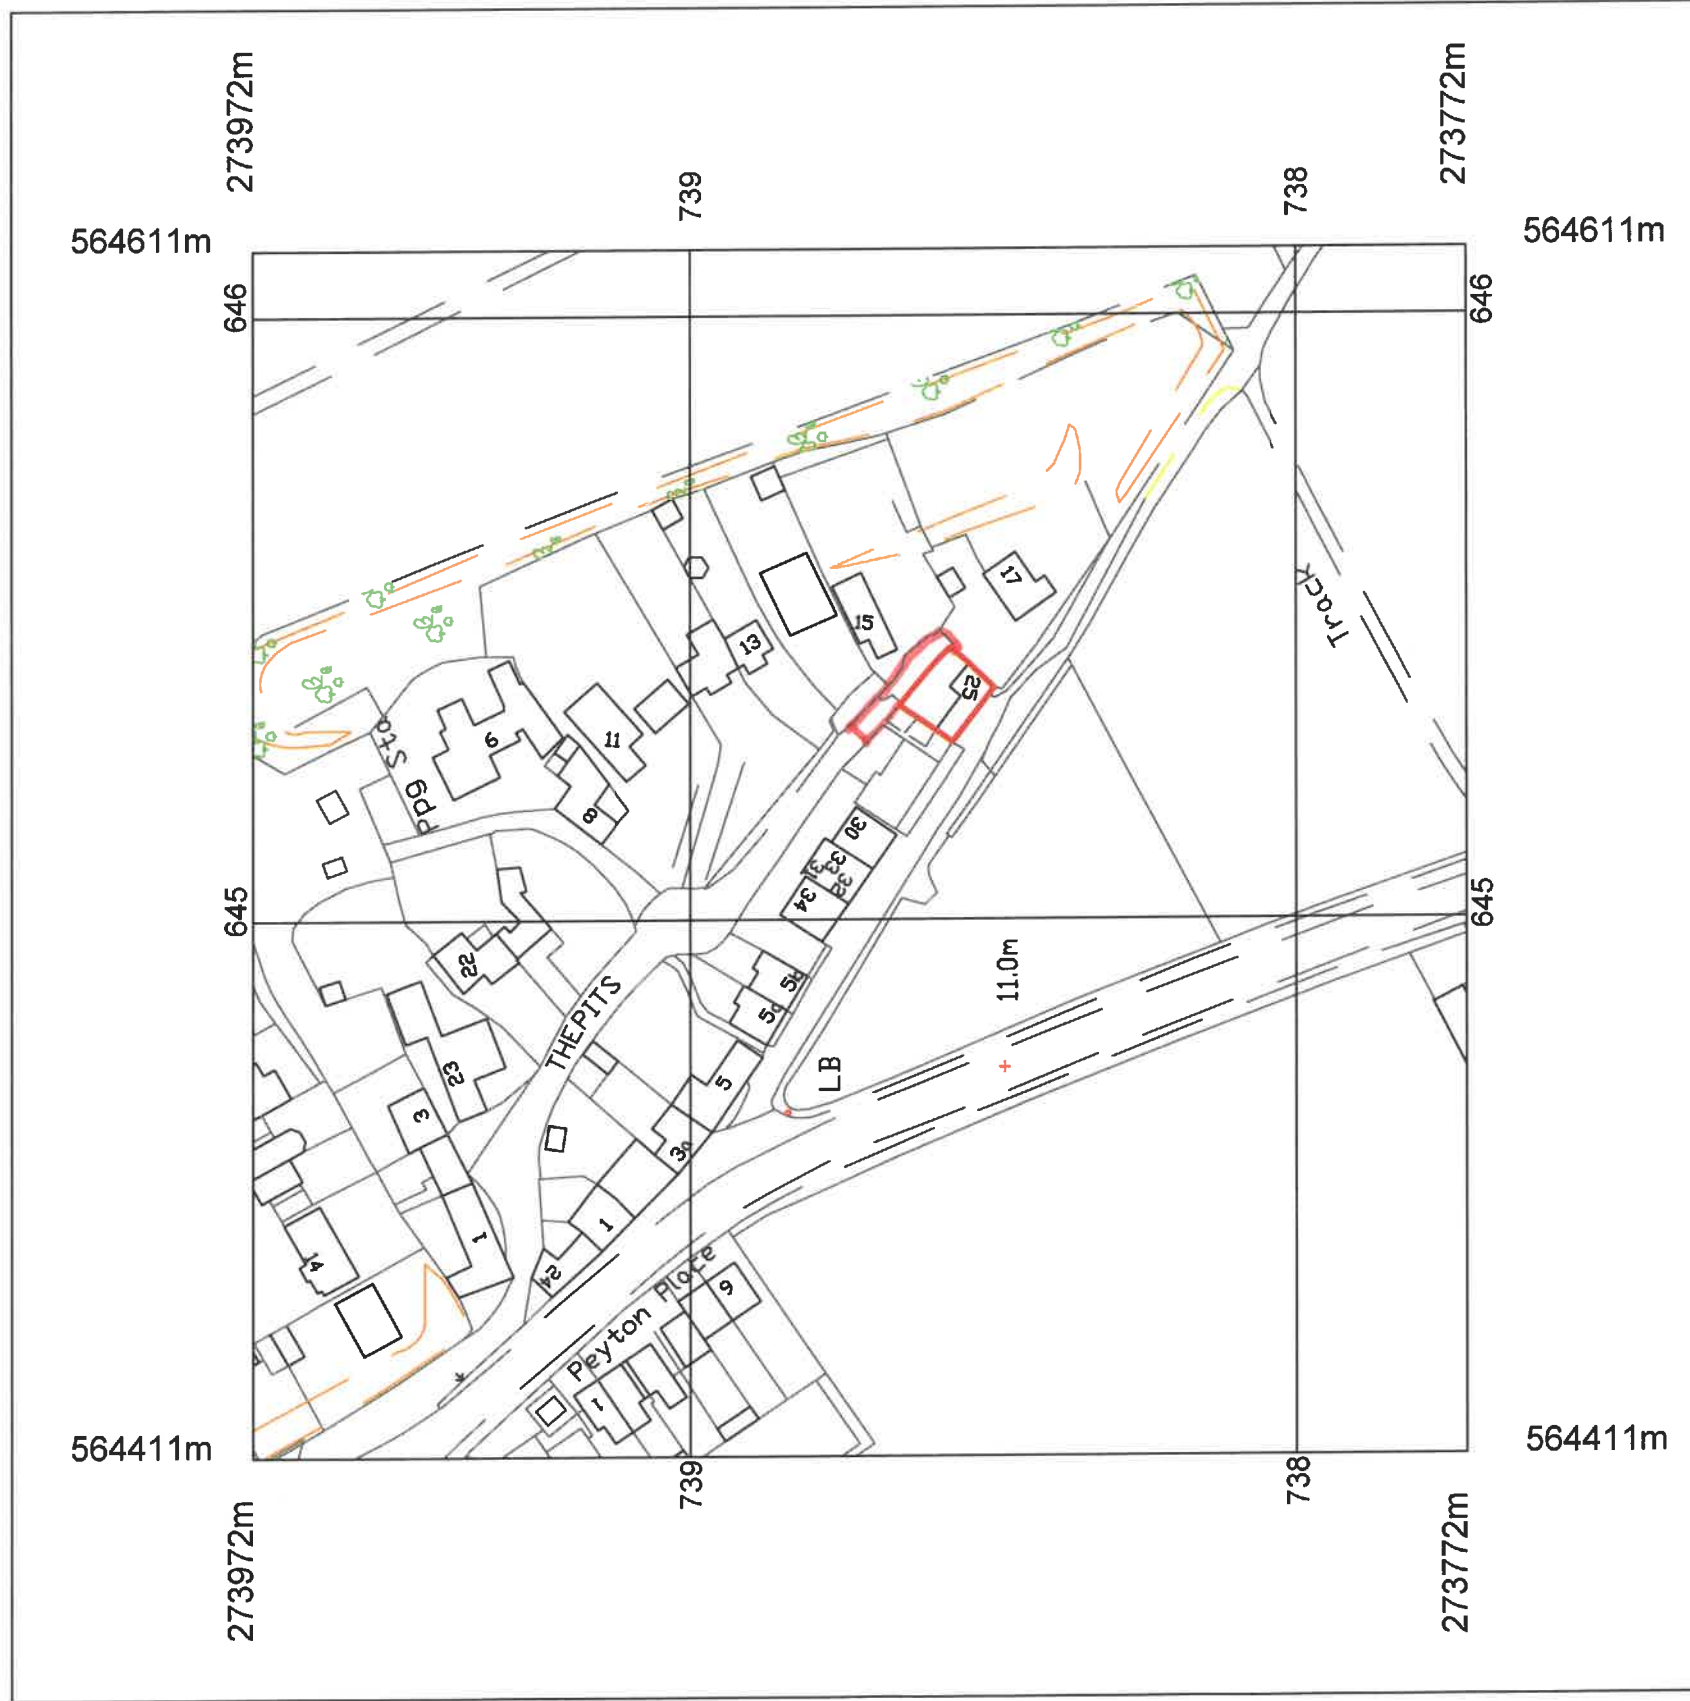

Stanfords VectorMap

Order Item
011554248

© Crown copyright and database rights 2022 OS 100035409

Reproduction in whole or in part is prohibited
without the permission of Ordnance Survey.

Contract :
REPLACEMENT DWELLING, 25
THE PITS, ISLEHAM, ELY, CAMBS.

Title :
LOCATION PLAN

These drawings are the
COPYRIGHT of Greg
Saberton Design.
Unauthorised
copying is not permitted.

Revisions :

Scale : 1 : 1250
Date : JUL 2023
Drawing Number : 01 / 3153 / 23

GREG SABERTON DESIGN
ARCHITECTURAL DESIGN CONSULTANCY
Tom's Hole Barn, Branch Bank, Prickwillow, Ely, Cambridgeshire, CB7 4UR
Tel/Fax : 01353 687999
Email : greg@sabertondesign.co.uk