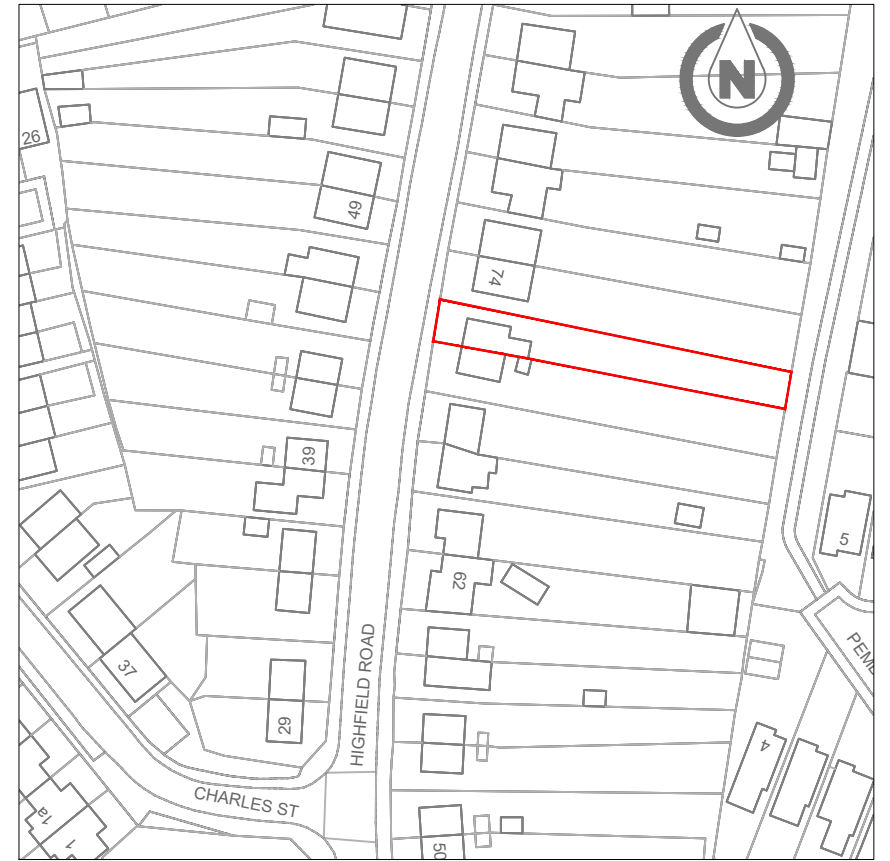

Site Plan - 1:1250
Crown Copyright and Data Base Rights 2022 OS 1000047474