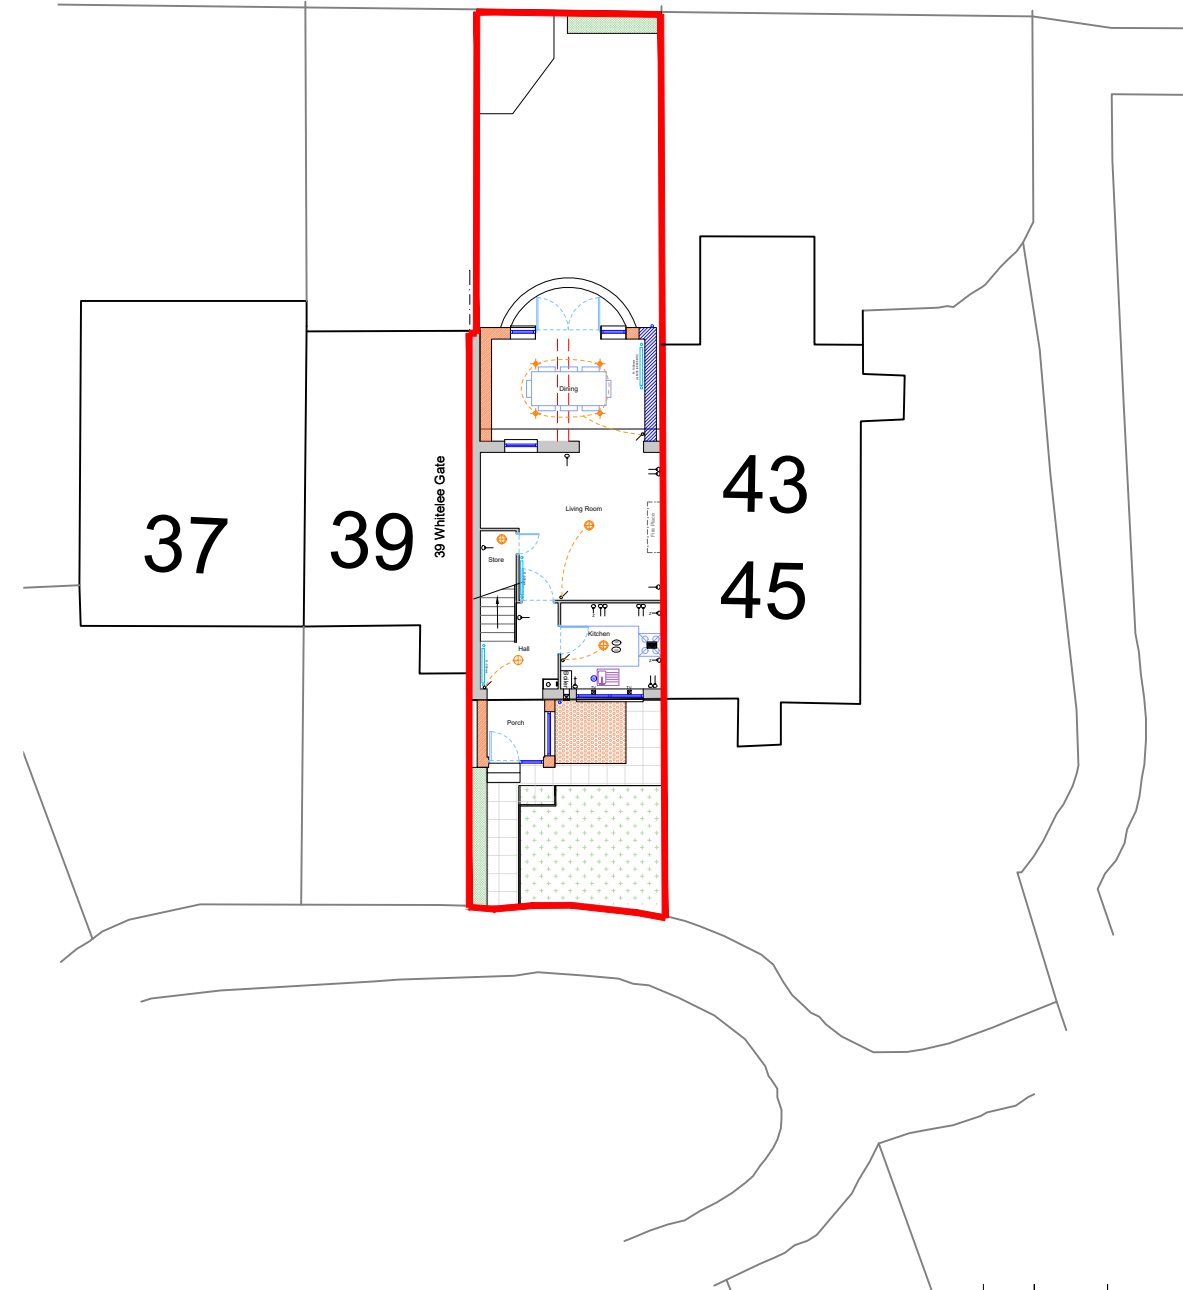

Block Plan as Existing
Scale: 1/200 @ A3

Block Plan as Proposed
Scale: 1/200 @ A3

Rev	Date	Details
Issued for Planning / Building Warrant		
Existing and Proposed Block Plan		
41 Whitelee Gate, Newton Mearns, Glasgow, G77 6RW		
Scale		Drawn By
1/200	A3	FH
Date		Drawing No.
05/12/2023		BLOCK
		A