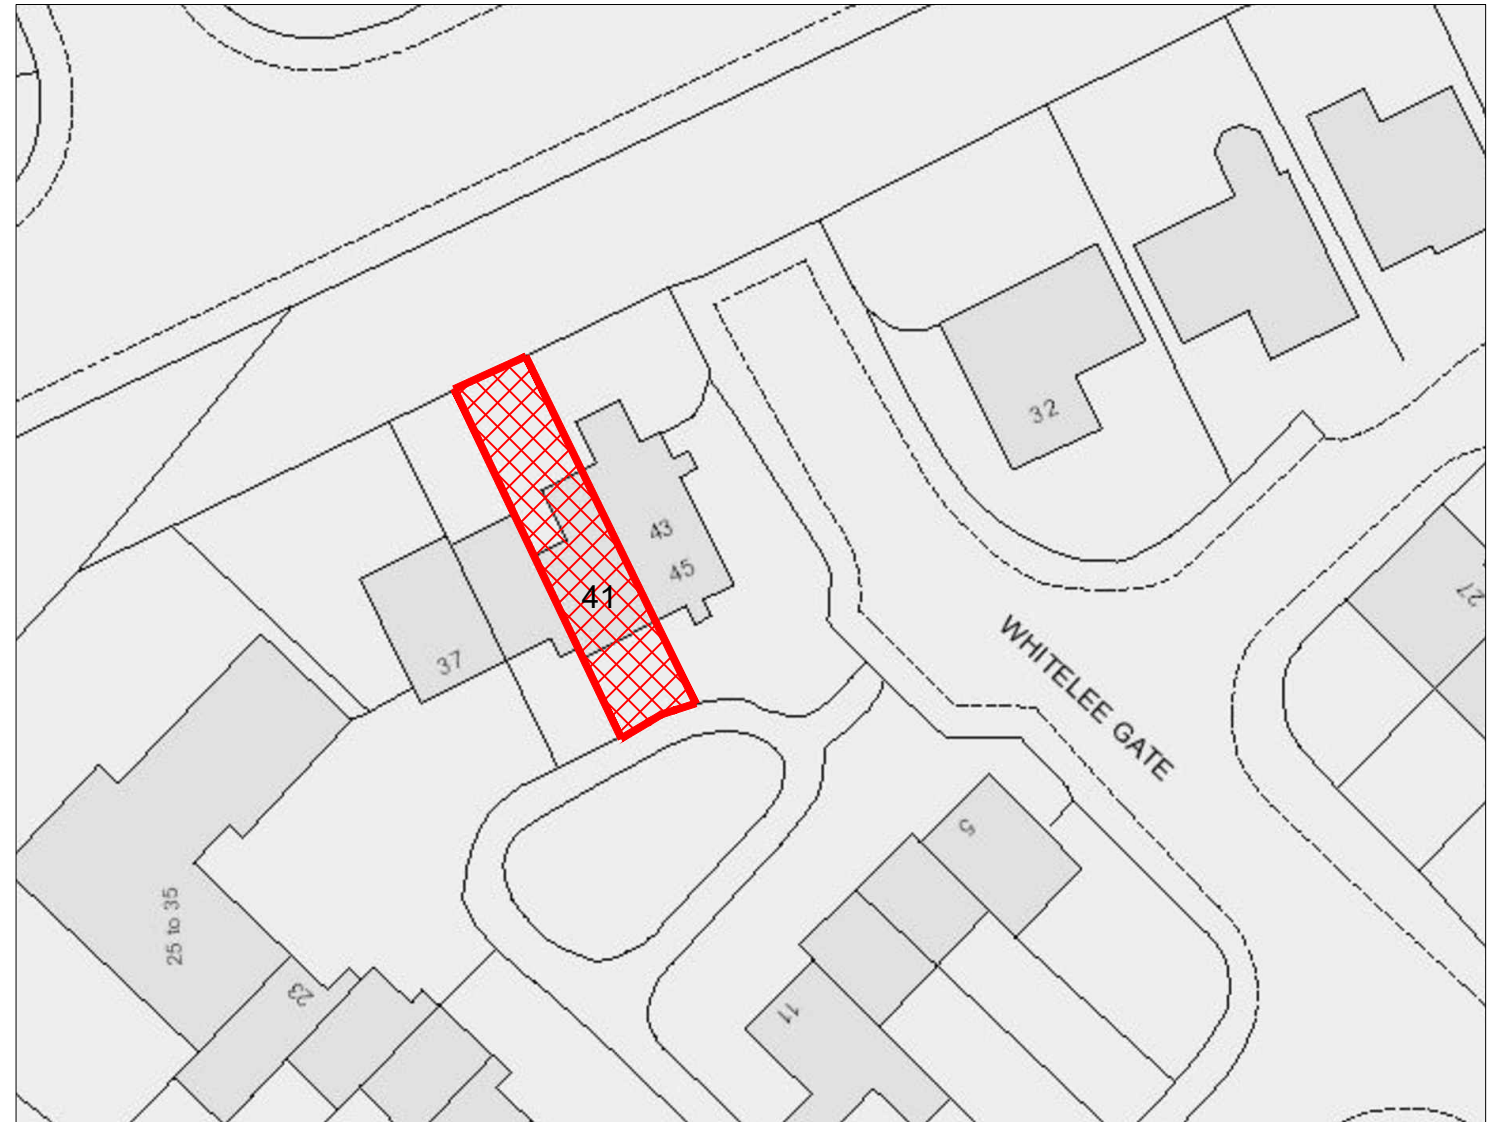

LOCATION PLAN
1/1250 @ A3

BLOCK PLAN
1/500 @ A3

| Rev | Date | Details |
|---|--------------------|----------|
| Issued for Planning / Building Warrant | | |
| 41 Whitelee Gate, Newton Mearns, Glasgow, G77 6RW | | |
| Scale | | Drawn By |
| See dwg | A3 | FH |
| Date | Drawing No. | Rev |
| 25/11/2023 | BLOCK AND LOCATION | |