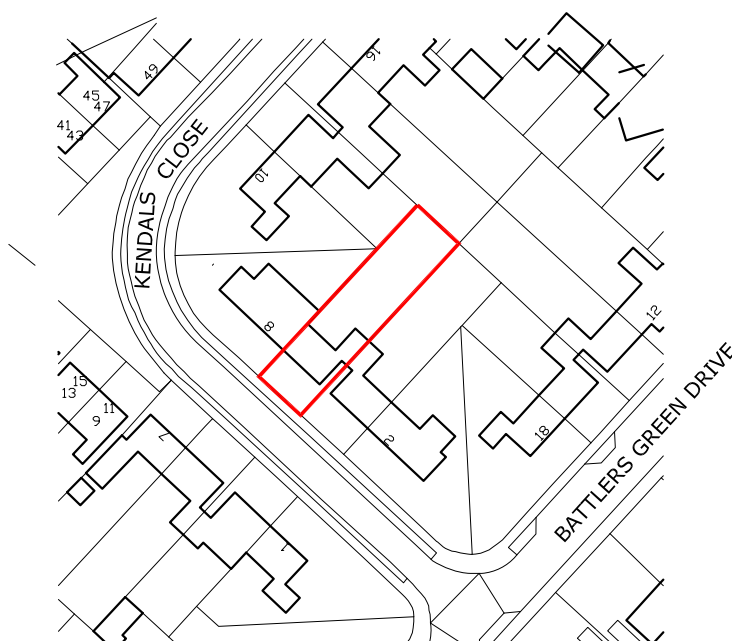

Ordnance Survey[®] OS Sitemap[®]

Crown Copyright and database rights 2023. OS AC0000814278 National Map Centre. Purchased 01/12/2023 1 year licence.

TITLE
LOCATION PLAN
ADDRESS
6 KENDALS CLOSE,
RADLETT, WD7 8NQ.

SCALE	DATE
1:1250 @A4	DEC 2023
DRAWING No.	REV.
KC 101-OS	-

(c) Crown Copyright 2023
Reproduction in whole or in part is prohibited
without the prior permission of Ordnance Survey.