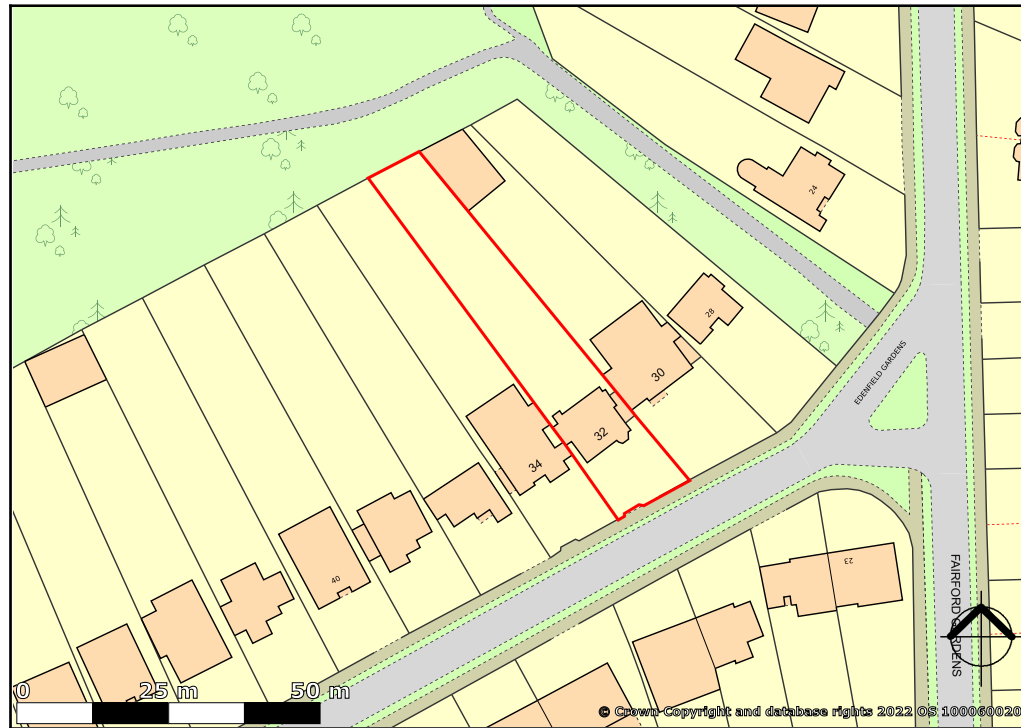

32 Edenfield Gardens, Worcester Park, KT4 7DU

created on **edozo**

Plotted Scale - 1:1,250