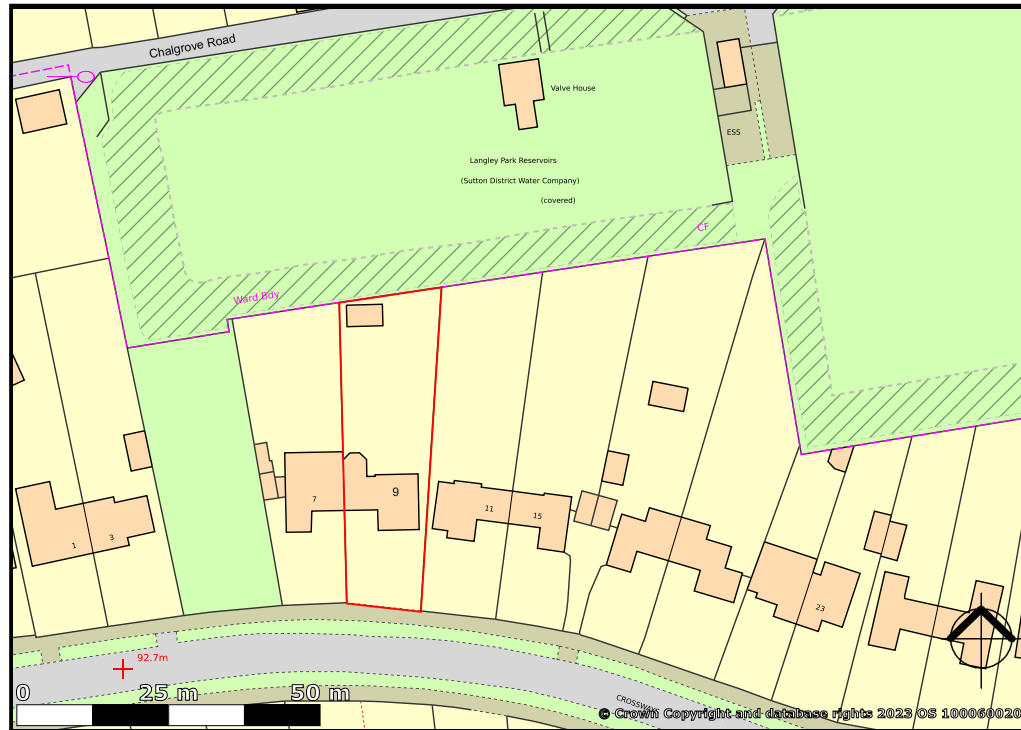

9 Crossways, Sutton, SM2 5LD

created on **edozo**

Plotted Scale - 1:1,250