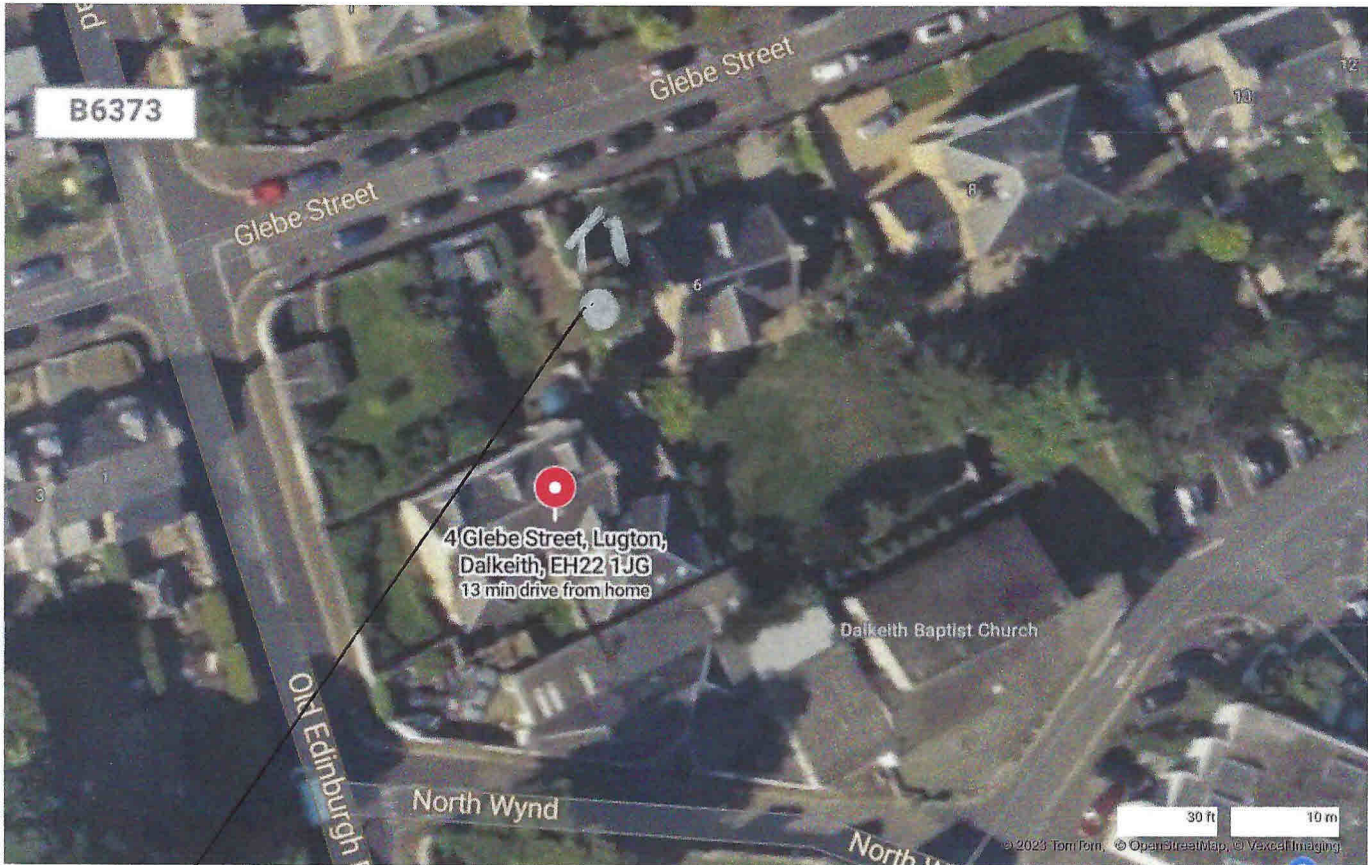

4 Glebe Street, Lugton, Dalkeith, EH22 1JG

Location: 55.8946277, -3.0728167

T1 - Birch