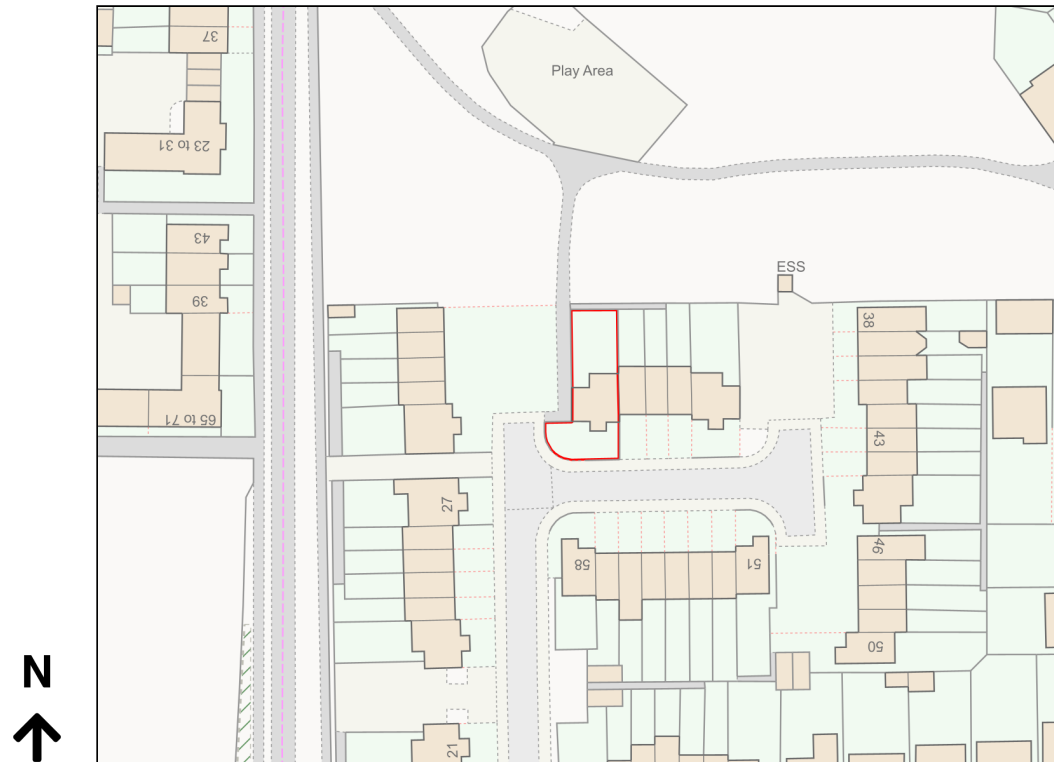

Location Plan

Site Address: 33, Chepstow Close, Stevenage, SG1 5TT

Date Produced: 05-Dec-2023

Scale: 1:1250 @A4

Planning Portal Reference: PP-12654013v1