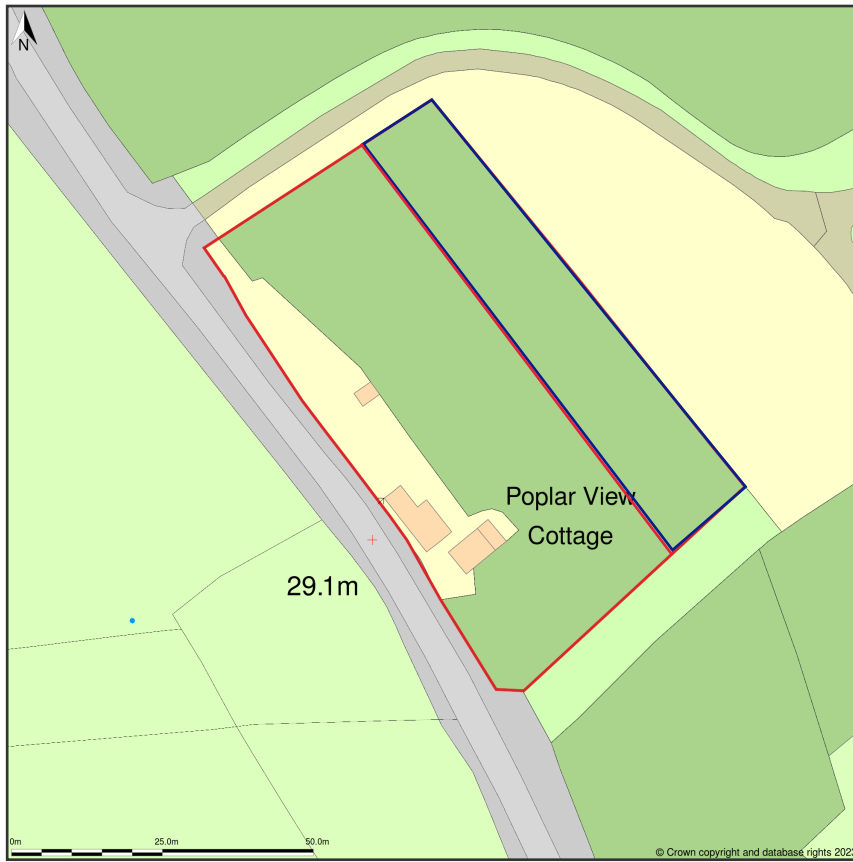

Poplar View Cottage, Teddington Through Road, Teddington, Tewkesbury, Gloucestershire, GL20 8JA

Location Plan shows area bounded by: 396129.38, 233275.59 396270.8, 233417.01 (at a scale of 1:1250), OSGridRef: SO96203334. The representation of a road, track or path is no evidence of a right of way. The representation of features as lines is no evidence of a property boundary.

Produced on 27th Nov 2023 from the Ordnance Survey National Geographic Database and incorporating surveyed revision available at this date. Reproduction in whole or part is prohibited without the prior permission of Ordnance Survey. © Crown copyright 2023. Supplied by www.buyaplan.co.uk a licensed Ordnance Survey partner (100053143). Unique plan reference: #00863354-2F130A.