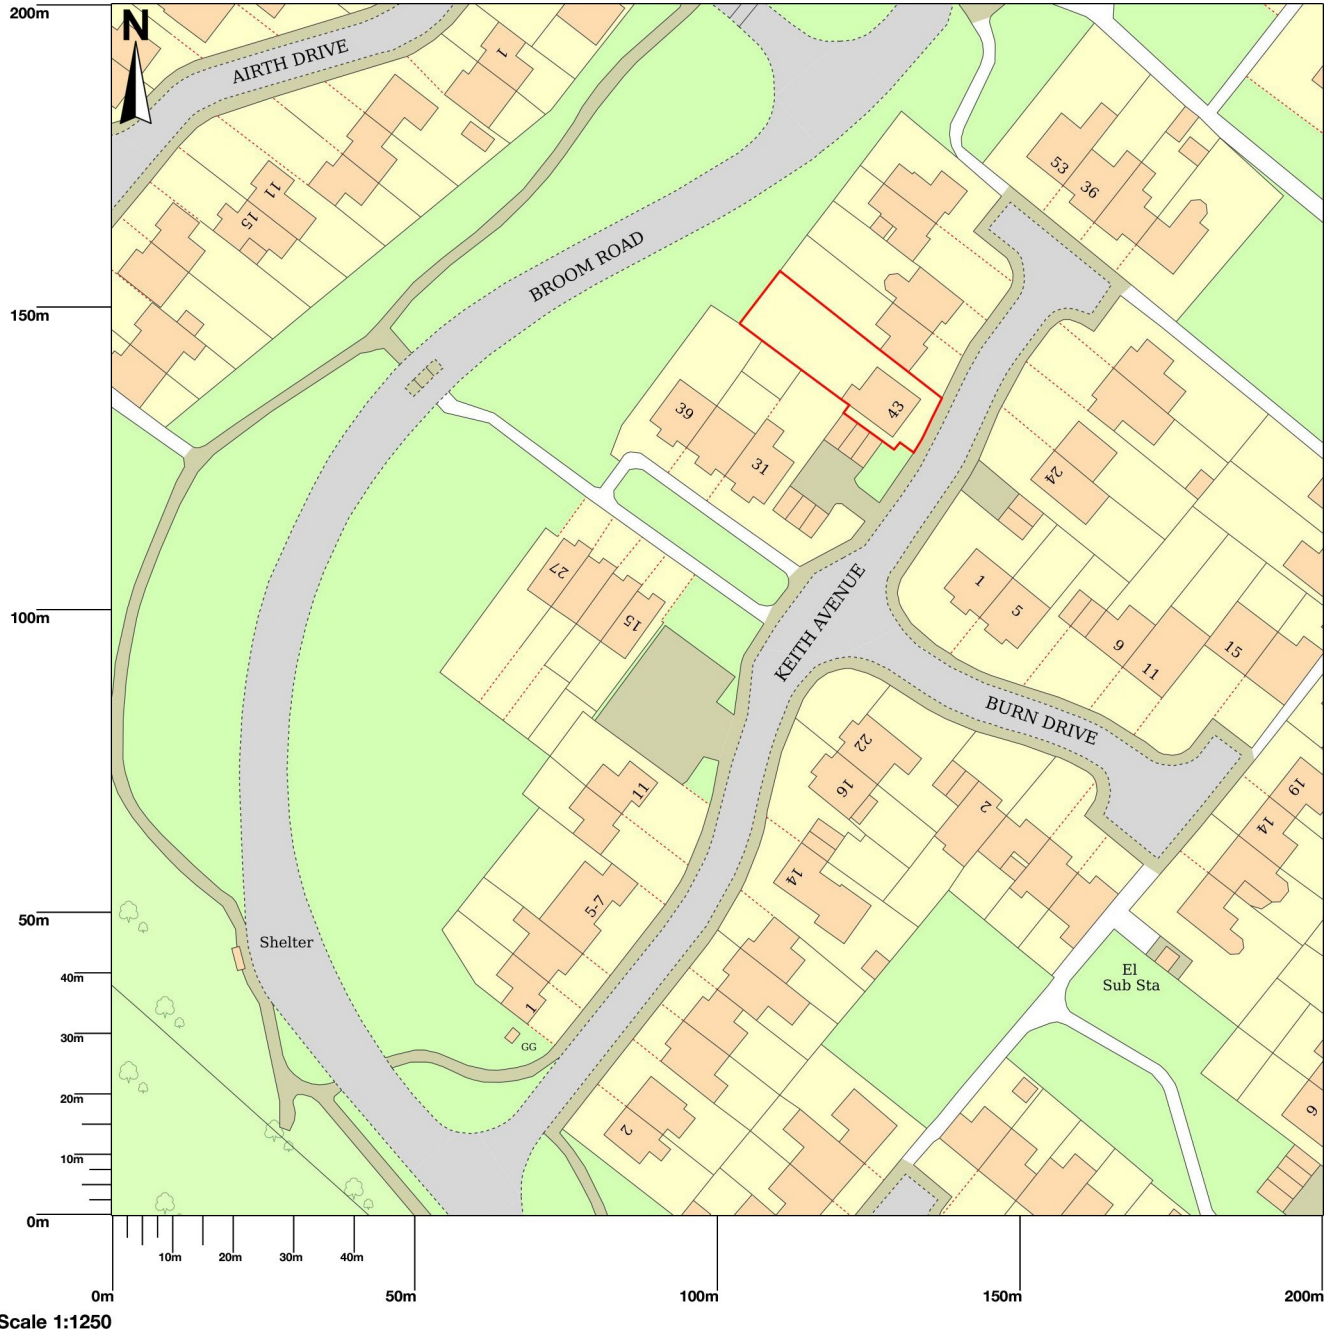

43 Keith Avenue, Stirling, FK7 7UA

© Crown copyright and database rights 2023 OS 100054135. Map area bounded by: 280257,691609 280457,691809. Produced on 28 November 2023 from the OS National Geographic Database. Supplied by UKPlanningMaps.com. Unique plan reference: p4e/uk/1031301/1390323

<p>Project No:</p> <p style="text-align: center;">215</p>	<p>Drawing ID: BW00.1</p> <p>Layout Title: Site Location Plan</p>	<p>Project: 43 Keith Avenue Stirling FK7 7UA</p>	
---	---	---	---

This document and its design content are the copyright © of Canaan Consulting Ltd. It shall be read in conjunction with all other associated project information, including models, specifications, schedules and related consultants documents. Report all discrepancies to the originator of this document for rectification. NOT FOR CONSTRUCTION