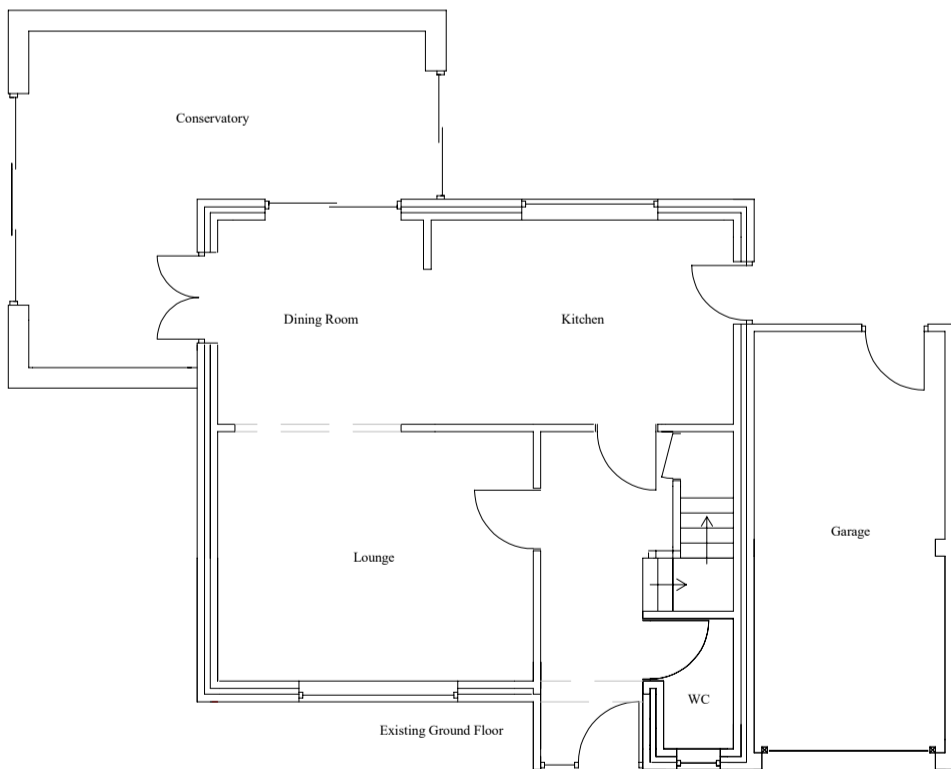

Proposed & Existing East Elevation

Proposed & Existing North Elevation

Existing West Elevation

Existing South Elevation

Existing Ground Floor

Existing First Floor

Proposed Single Storey Front Extension

Terry Sanger  
Sunblest House  
Station Road  
Old Newton  
IP14 4HQ