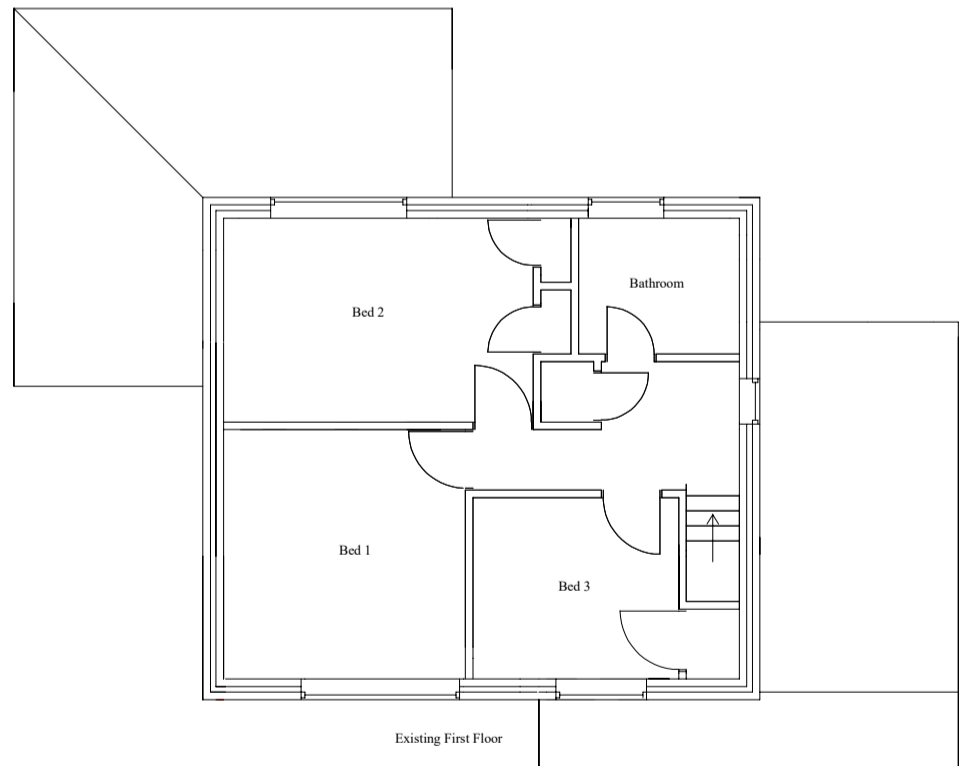

Proposed & Existing East Elevation

Proposed & Existing North Elevation

Existing West Elevation

Existing South Elevation

Existing Ground Floor

Existing First Floor

Proposed Single Storey Front Extension

Terry Sanger  
Sunblest House  
Station Road  
Old Newton  
IP14 4HQ