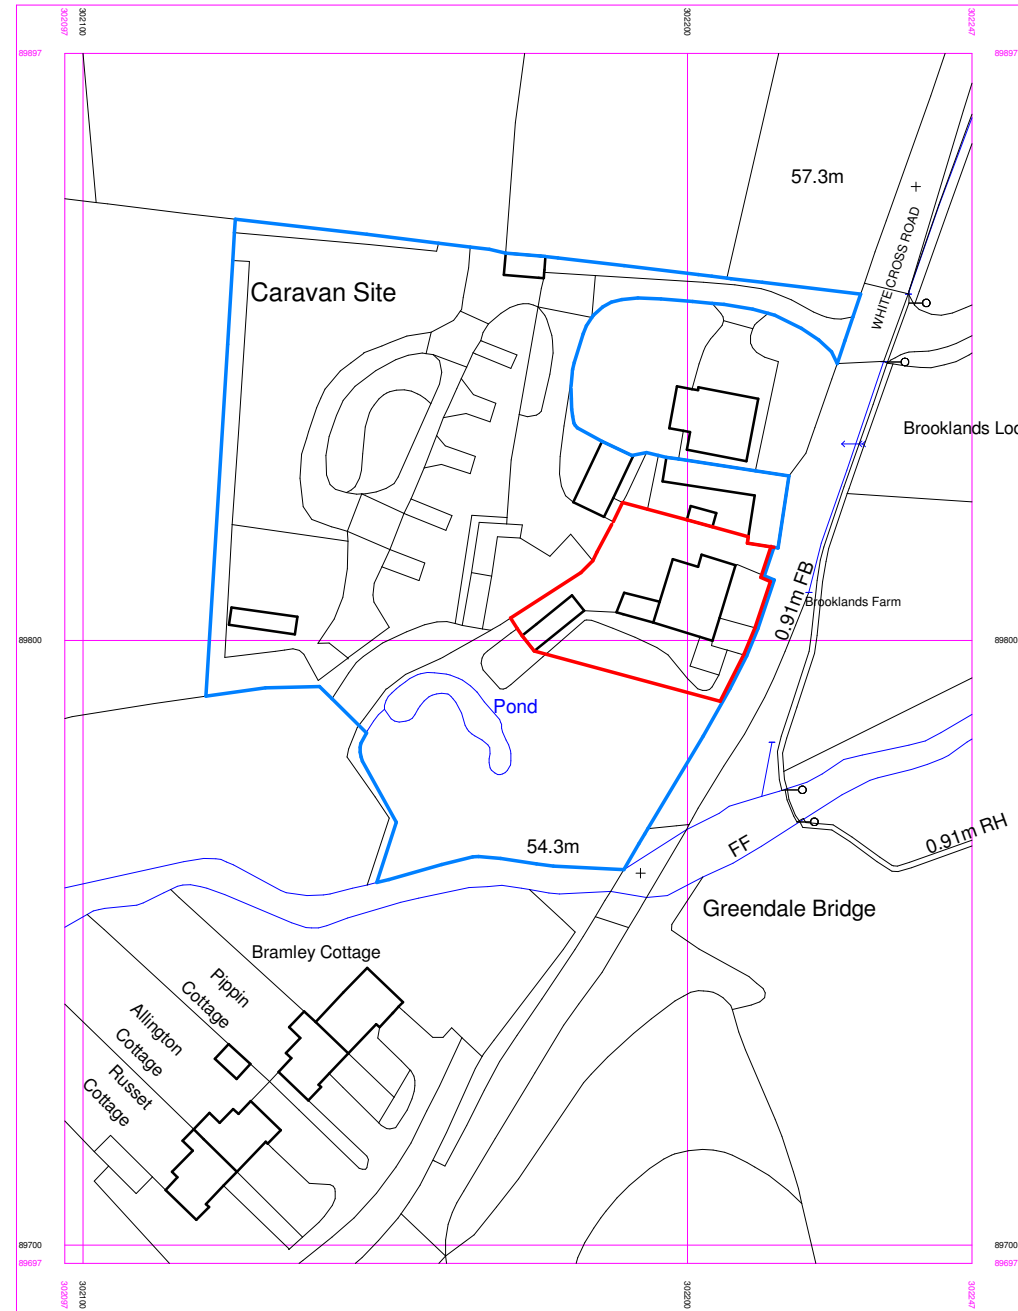

Ordnance Survey
Ukmapcentre.com

Revision	Description	Date	Drawn
PA00	Issued for Planning	11.08.23	MB

StudioExe
Architects www.studioexe.co.uk

RIBA #
Chartered Practice

Drawing Title
Site Location Plan

Client
Mr & Mrs Harding

Scale
1 : 1250 @ A3

Job Title
**Brooklands Farm, Woodbury
Salterton EX5 1EL**

Project Number
185BR0.

Drawing Number
PA001

Rev
PA00

Status
Planning Application