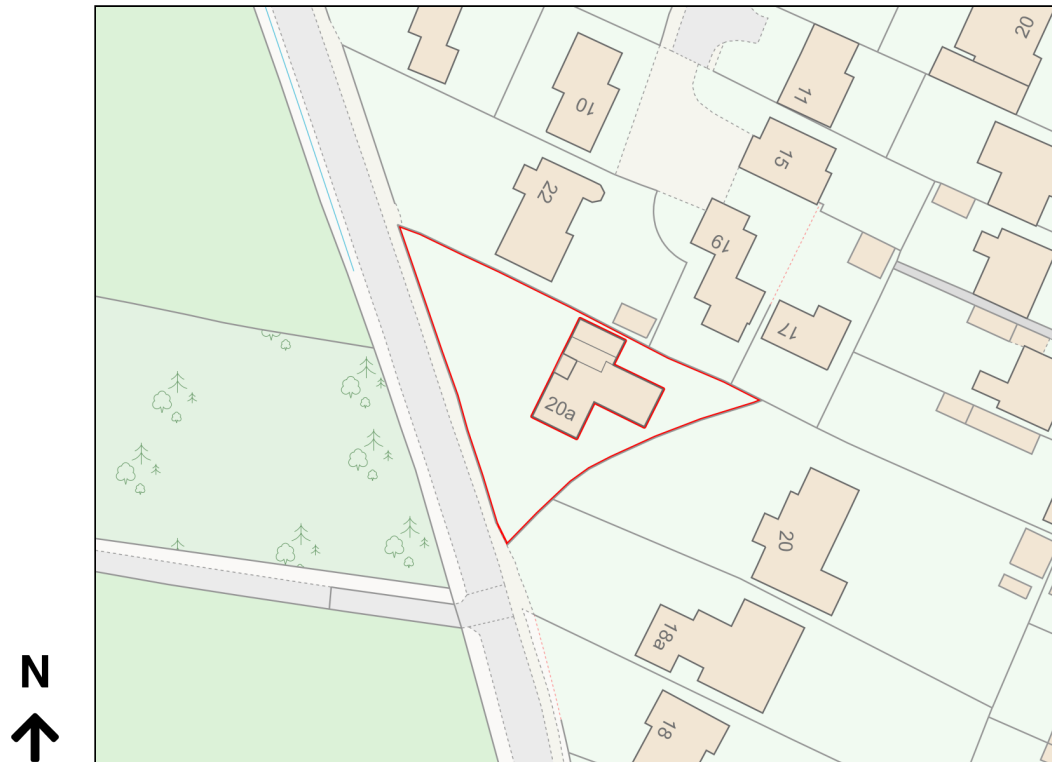

Location Plan

Site Address: 20a, Flax Bourton Road, Failand, BS8 3UW

Date Produced: 24-Nov-2023

Scale: 1:1250 @A4

Planning Portal Reference: PP-12629978v1