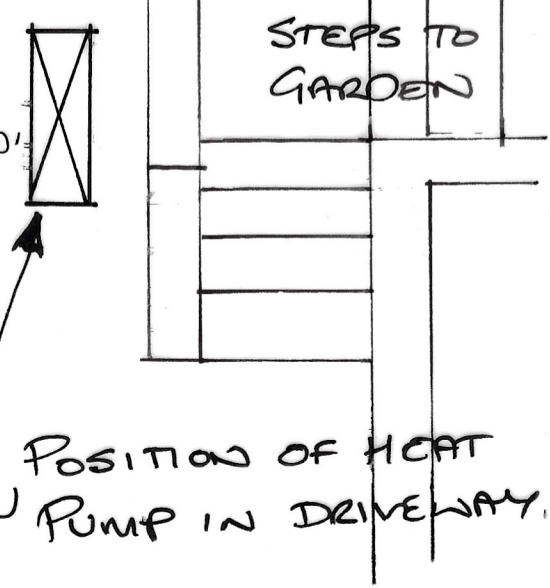

LEGEND:-

ALPHA-ETEC HYBRID HEAT PUMP/AIR SOURCE PUMP.
845MM LONG
745MM TALL
350MM DEEP.
BROCHURE ATTACHED

LOWER GROUND FLOOR PLAN

SCALE BAR.

Proposed Alterations at:-

4 Birrell Road
Milngavie
G62 7JZ
As Proposed

For Mr. & Mrs Stewart
Scale 1:50
Drawing No. 09