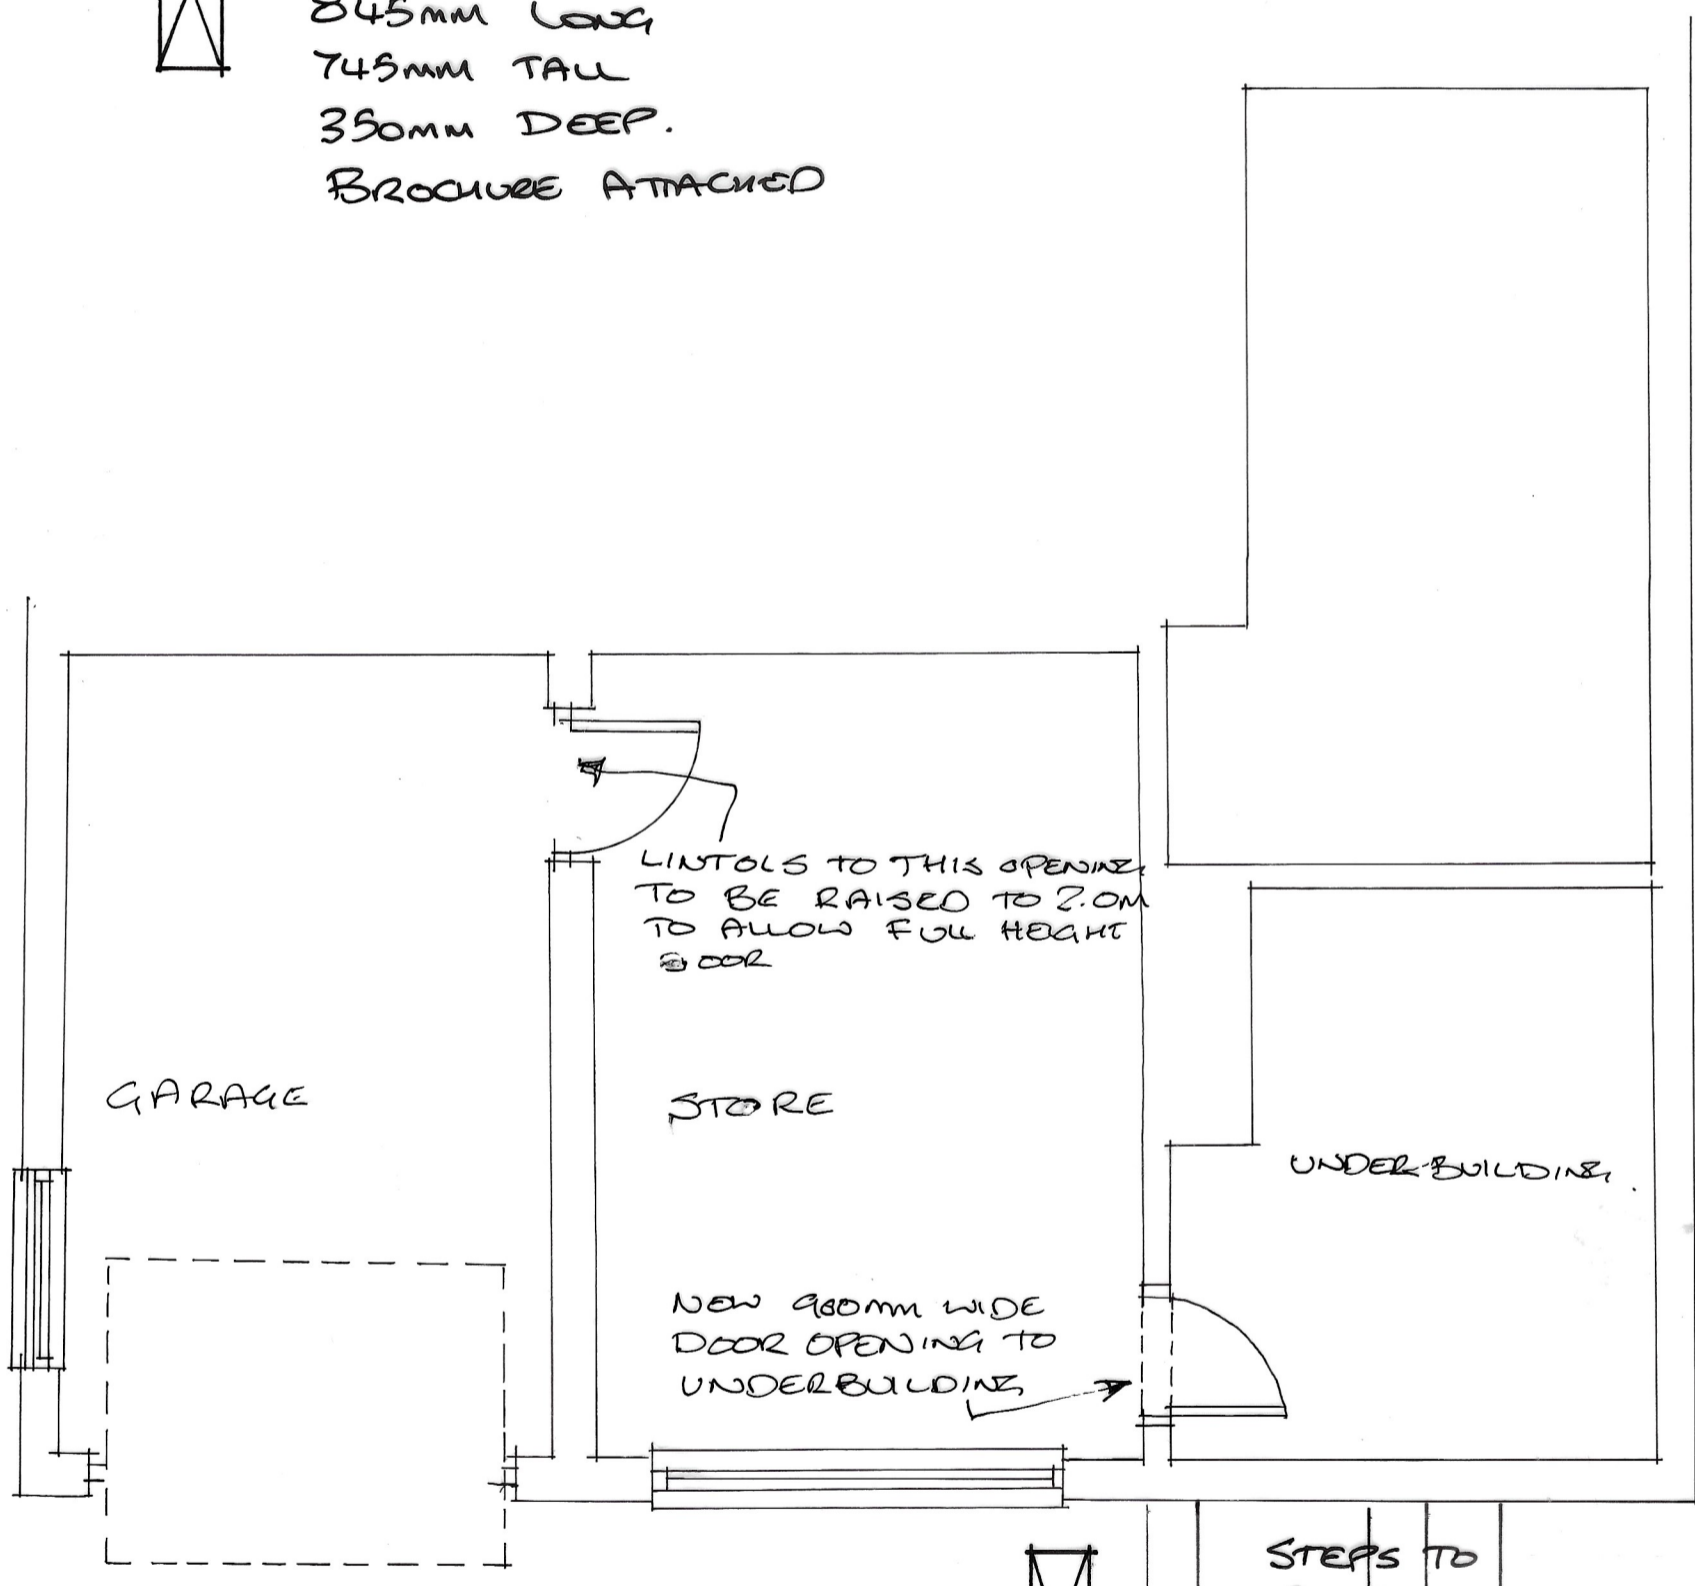

LEGEND:-

ALPHA-ETEC HYBRID HEAT PUMP/AIR SOURCE PUMP.
845MM LONG
745MM TALL
350MM DEEP.
BROCHURE ATTACHED

LOWER GROUND FLOOR PLAN

SCALE BAR.

Proposed Alterations at:-

4 Birrell Road
Milngavie
G62 7JZ
As Proposed

For Mr. & Mrs Stewart
Scale 1:50
Drawing No. 09