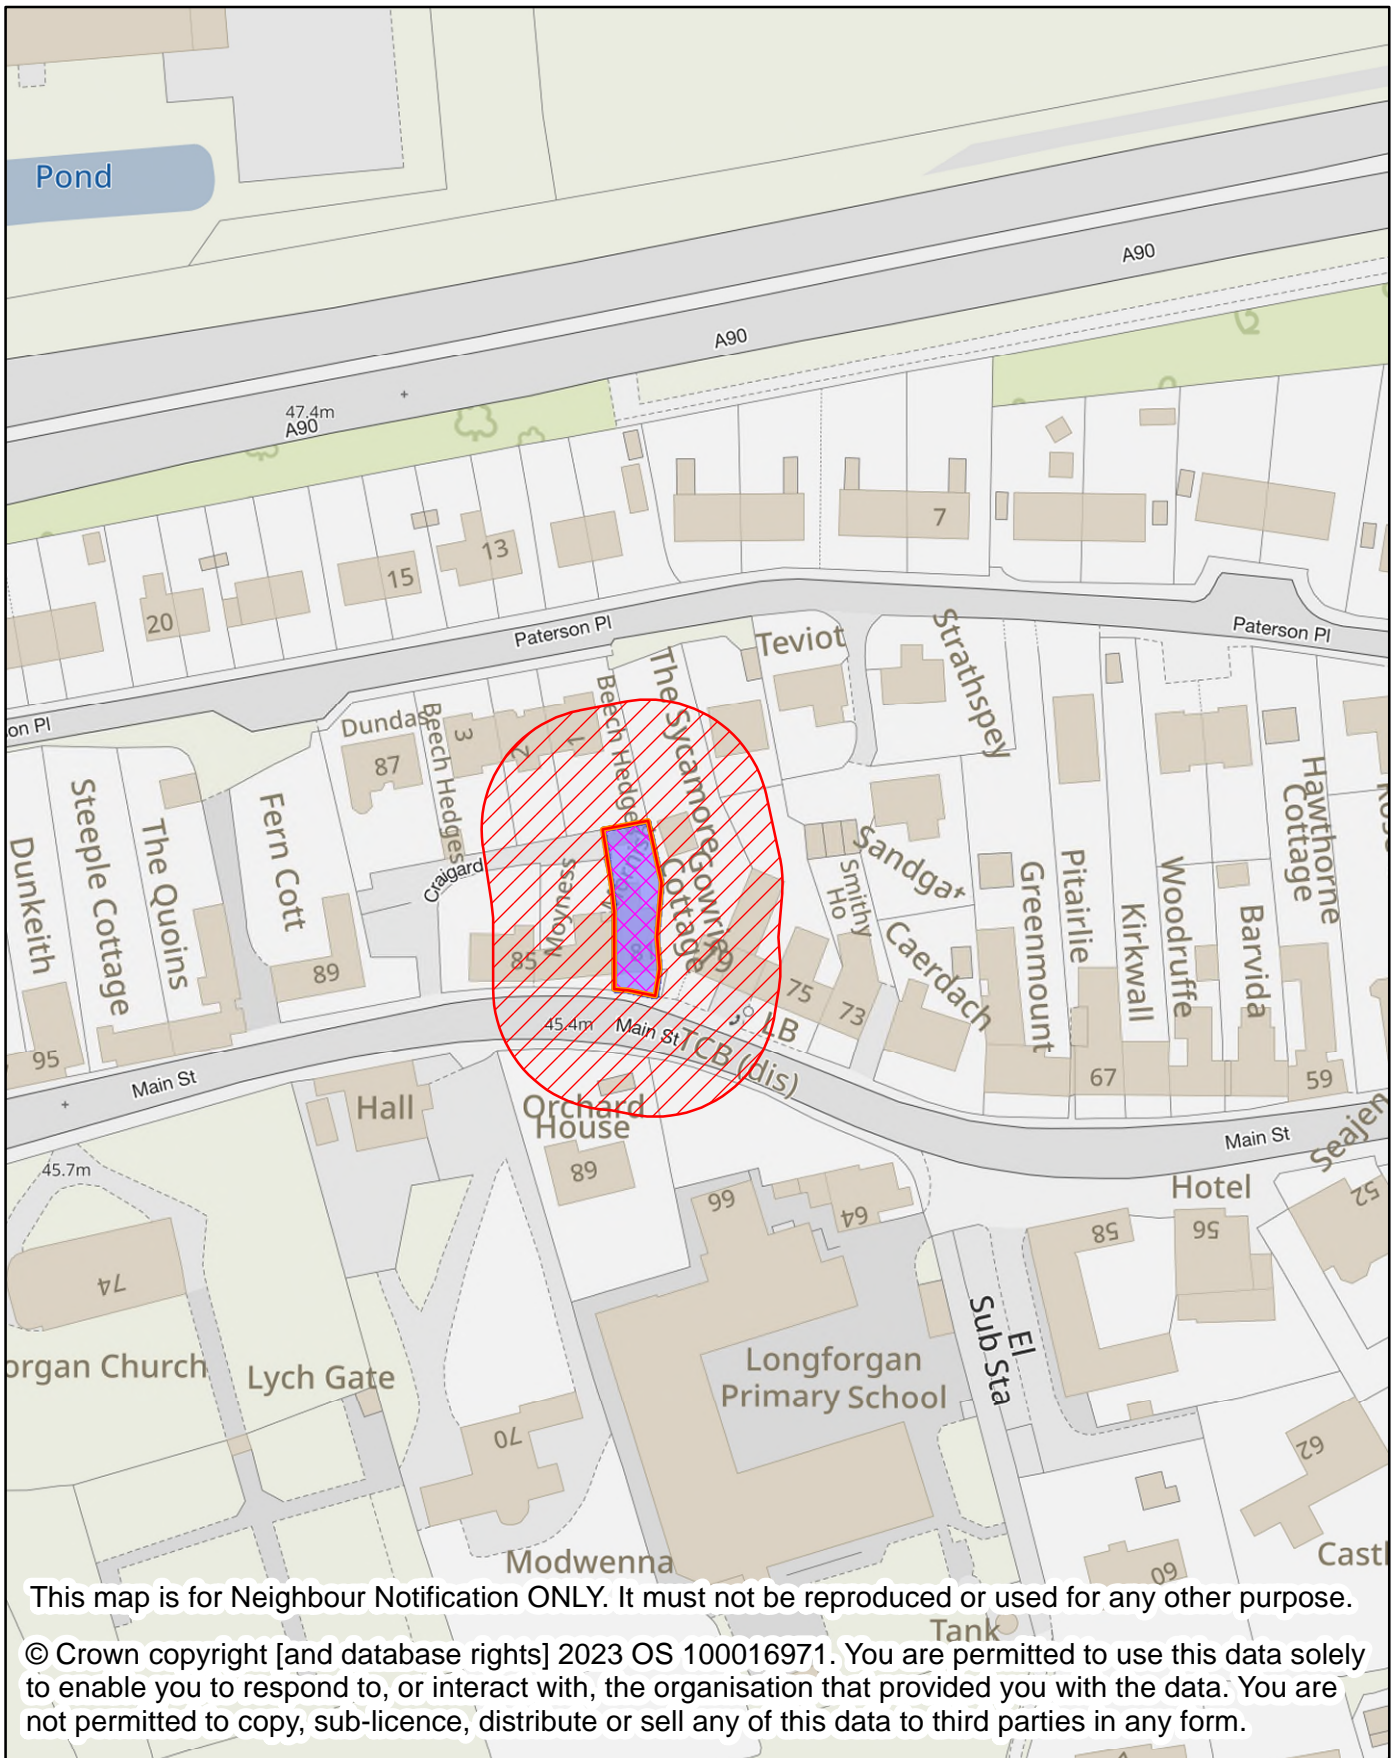

Perth & Kinross Council

NEIGHBOUR NOTIFICATION

Location Plan showing planning application site

This map is for Neighbour Notification ONLY. It must not be reproduced or used for any other purpose.

© Crown copyright [and database rights] 2023 OS 100016971. You are permitted to use this data solely to enable you to respond to, or interact with, the organisation that provided you with the data. You are not permitted to copy, sub-licence, distribute or sell any of this data to third parties in any form.