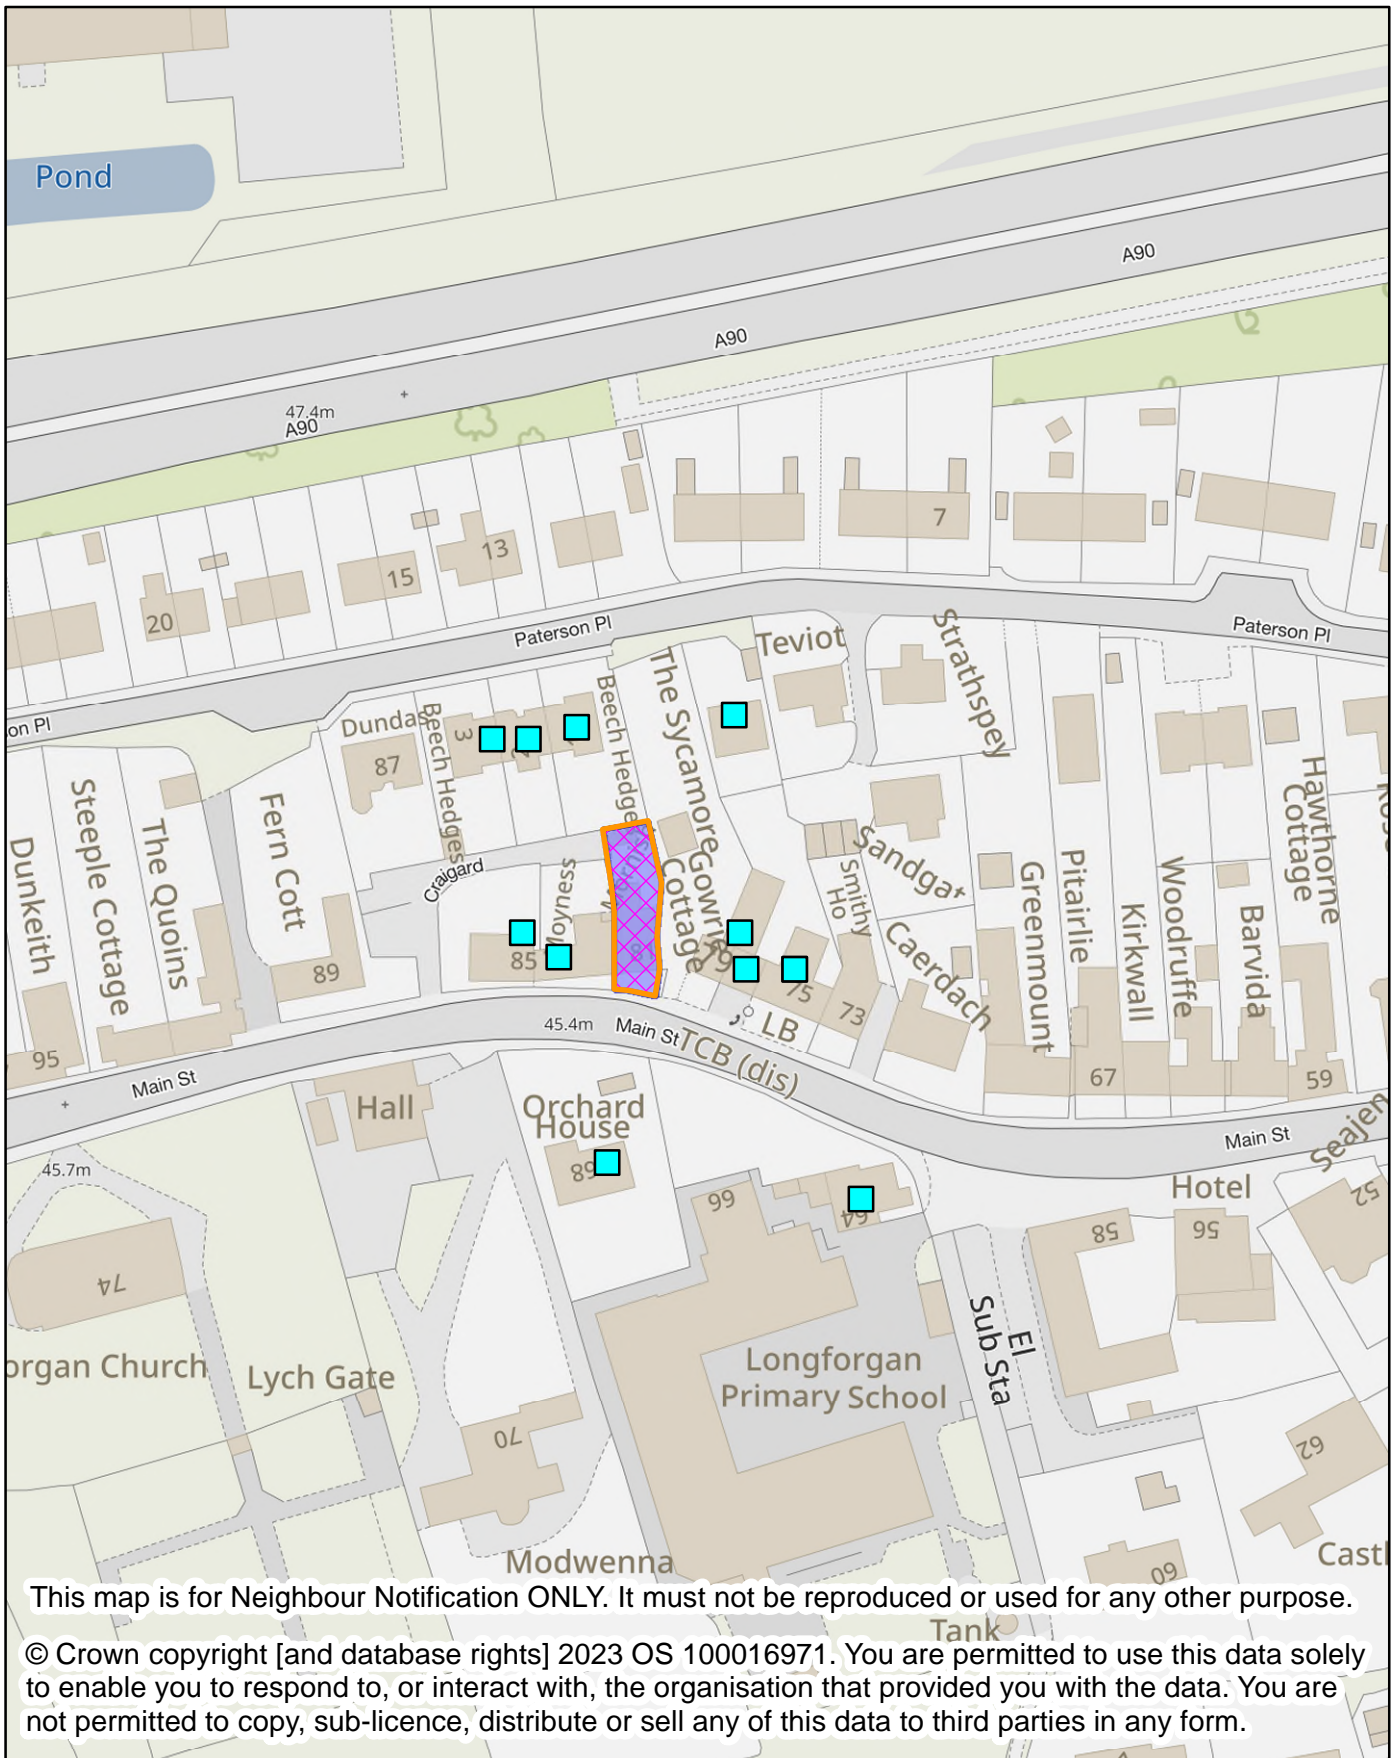

Perth & Kinross Council

NEIGHBOUR NOTIFICATION

Location Plan showing planning application site

This map is for Neighbour Notification ONLY. It must not be reproduced or used for any other purpose.

© Crown copyright [and database rights] 2023 OS 100016971. You are permitted to use this data solely to enable you to respond to, or interact with, the organisation that provided you with the data. You are not permitted to copy, sub-licence, distribute or sell any of this data to third parties in any form.