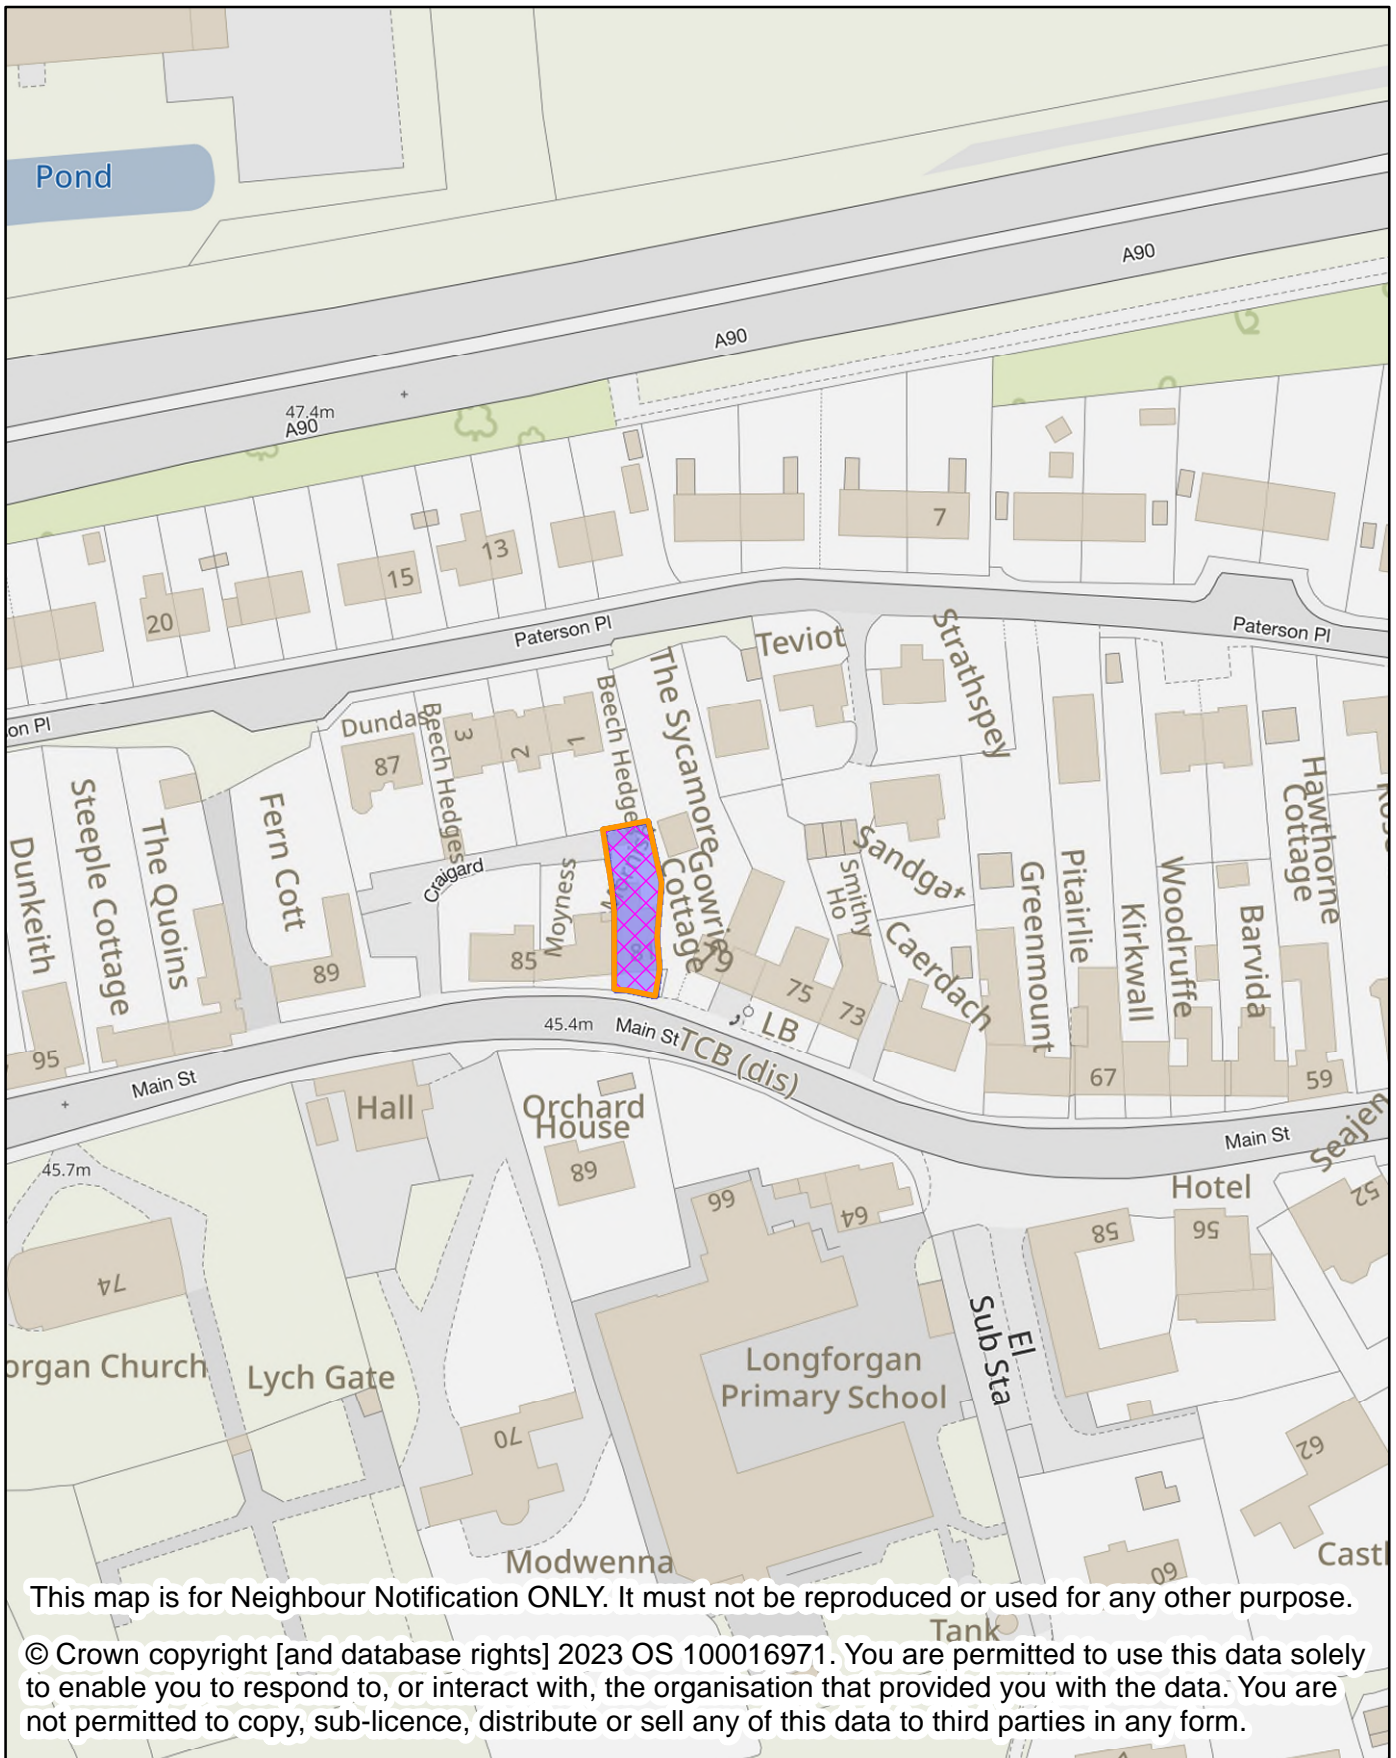

Perth & Kinross Council

NEIGHBOUR NOTIFICATION

Location Plan showing planning application site

This map is for Neighbour Notification ONLY. It must not be reproduced or used for any other purpose.

© Crown copyright [and database rights] 2023 OS 100016971. You are permitted to use this data solely to enable you to respond to, or interact with, the organisation that provided you with the data. You are not permitted to copy, sub-licence, distribute or sell any of this data to third parties in any form.