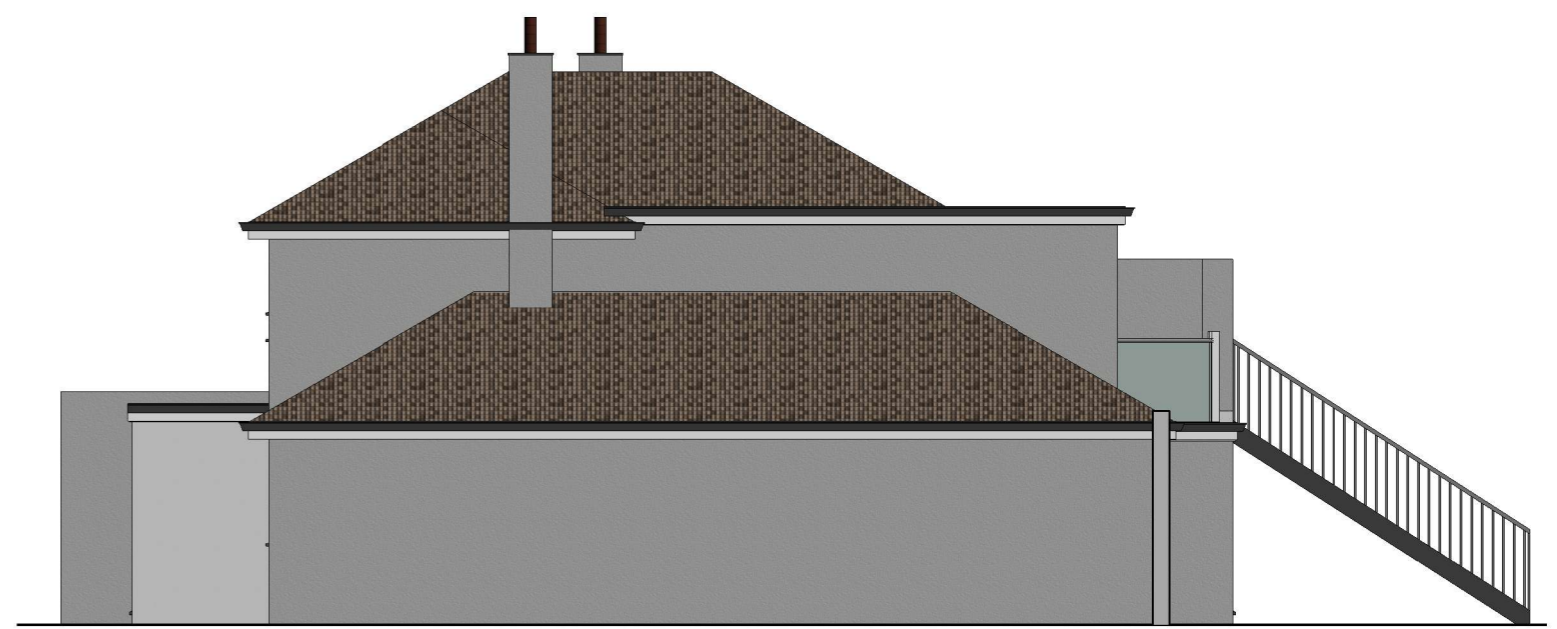

**1** East Elevation  
1 : 100

**2** North Elevation  
1 : 100

**3** South Elevation  
1 : 100

**4** West Elevation  
1 : 100

**IJ Murray Associates Ltd**  
www.ijma.co.uk

I J Murray Associates Ltd  
200 Seafront  
Hayling Island  
Hampshire  
PO11 9HR  
Phone 07779 246915  
e-mail ian@ijma.co.uk

Mr & Mrs Essenhigh  
81 Sea Front HI  
Existing

Elevations		A103	
Project number	Project Number		
Date	Issue Date		
Drawn by	Author		
Paper size	A3 (Print 100% no borders)	Scale	1 : 100