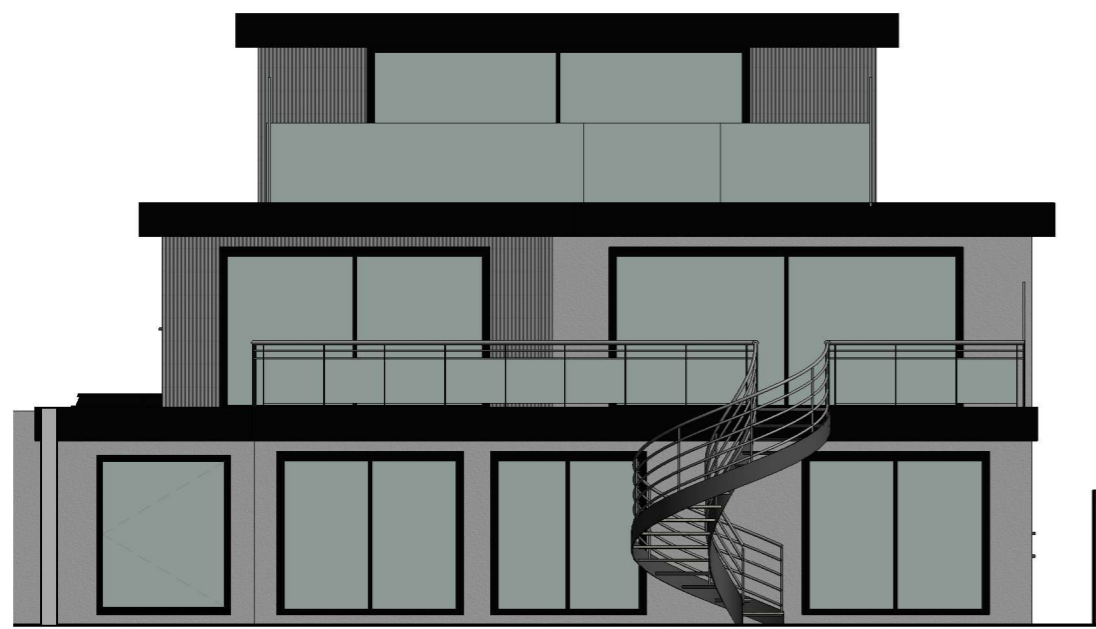

1 East Elevation
1 : 100

2 North Elevation
1 : 100

3 South Elevation
1 : 100

4 West Elevation
1 : 100

IJ Murray Associates Ltd
www.ijma.co.uk

I J Murray Associates Ltd
200 Seafront
Hayling Island
Hampshire
PO11 9HR
Phone 07779 246915
e-mail ian@ijma.co.uk

Mr & Mrs Essenhigh
81 Sea Front HI
Proposed V6

Elevations

Project number	Project Number	A113
Date	Issue Date	
Drawn by	Author	
Paper size	A3 (Print 100% no borders)	
		1 : 100