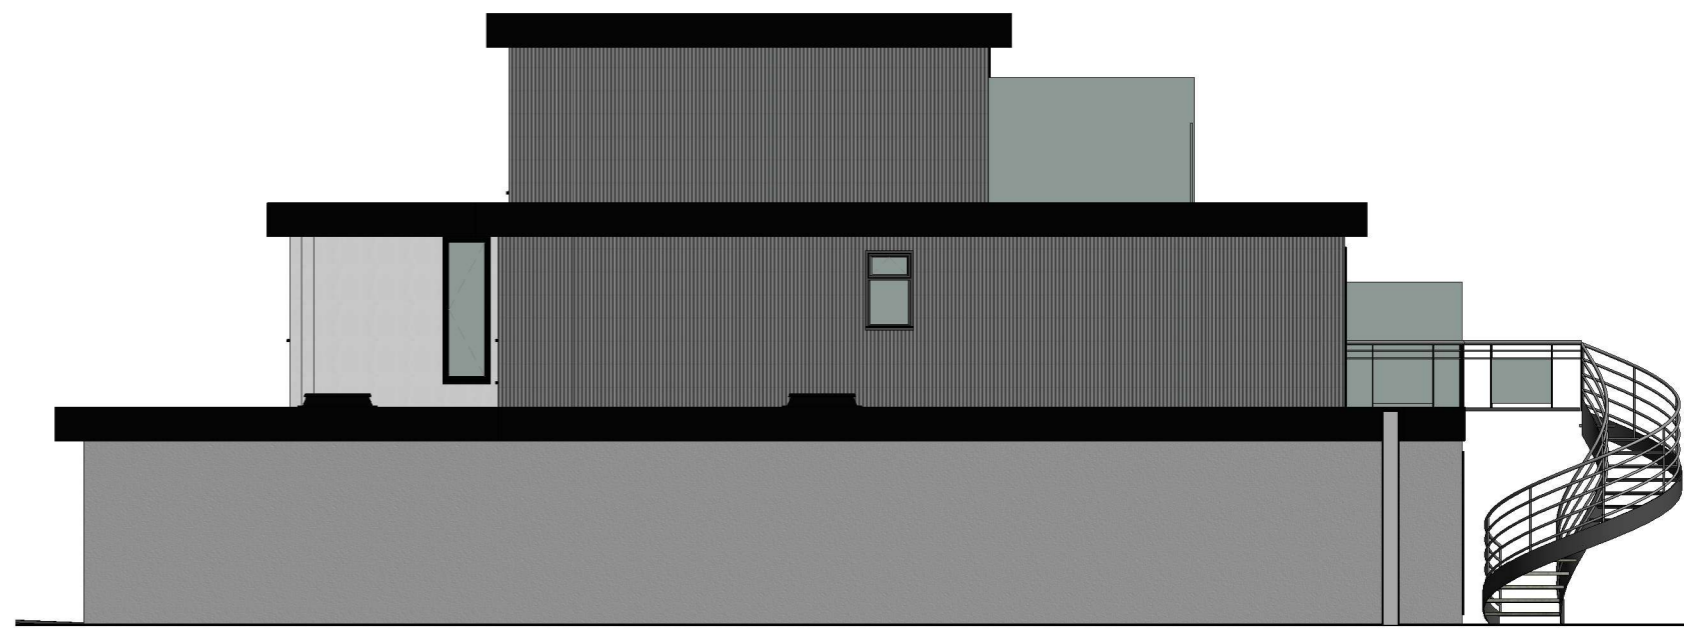

1 East Elevation
1 : 100

2 North Elevation
1 : 100

3 South Elevation
1 : 100

4 West Elevation
1 : 100

IJ Murray Associates Ltd
www.ijma.co.uk

I J Murray Associates Ltd
200 Seafront
Hayling Island
Hampshire
PO11 9HR
Phone 07779 246915
e-mail ian@ijma.co.uk

Mr & Mrs Essenhigh
81 Sea Front HI
Proposed V6

Elevations

Project number	Project Number	A113
Date	Issue Date	
Drawn by	Author	
Paper size	A3 (Print 100% no borders)	
		1 : 100