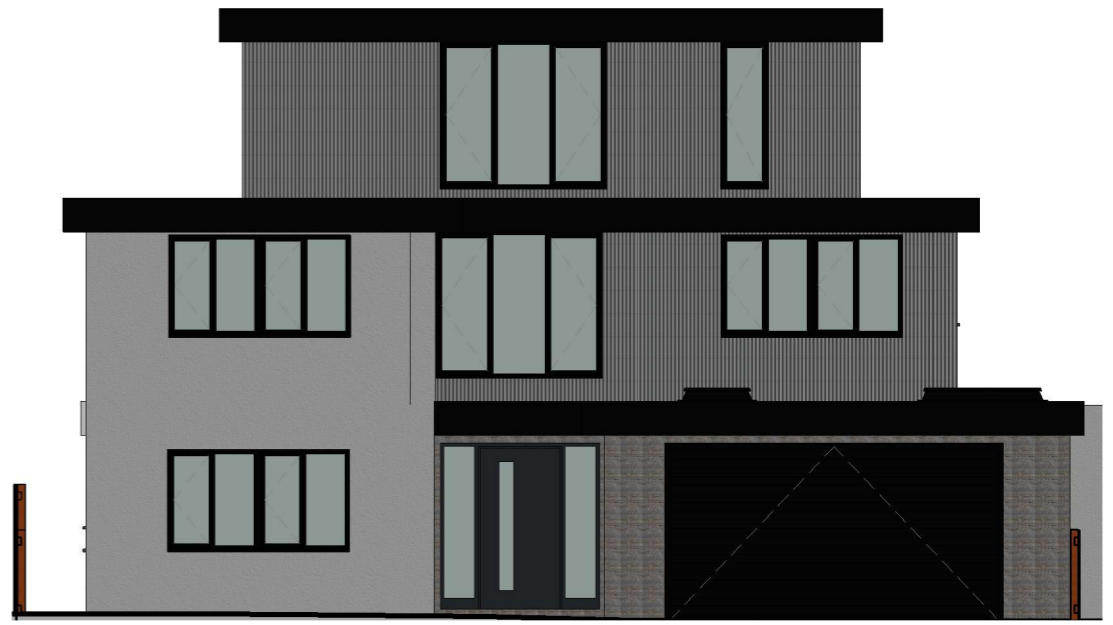

1 East Elevation
1 : 100

2 North Elevation
1 : 100

3 South Elevation
1 : 100

4 West Elevation
1 : 100

IJ Murray Associates Ltd
www.ijma.co.uk

I J Murray Associates Ltd
200 Seafront
Hayling Island
Hampshire
PO11 9HR
Phone 07779 246915
e-mail ian@ijma.co.uk

Mr & Mrs Essenhigh
81 Sea Front HI
Proposed V6

Elevations

Project number	Project Number	A113
Date	Issue Date	
Drawn by	Author	
Paper size	A3 (Print 100% no borders)	
		1 : 100