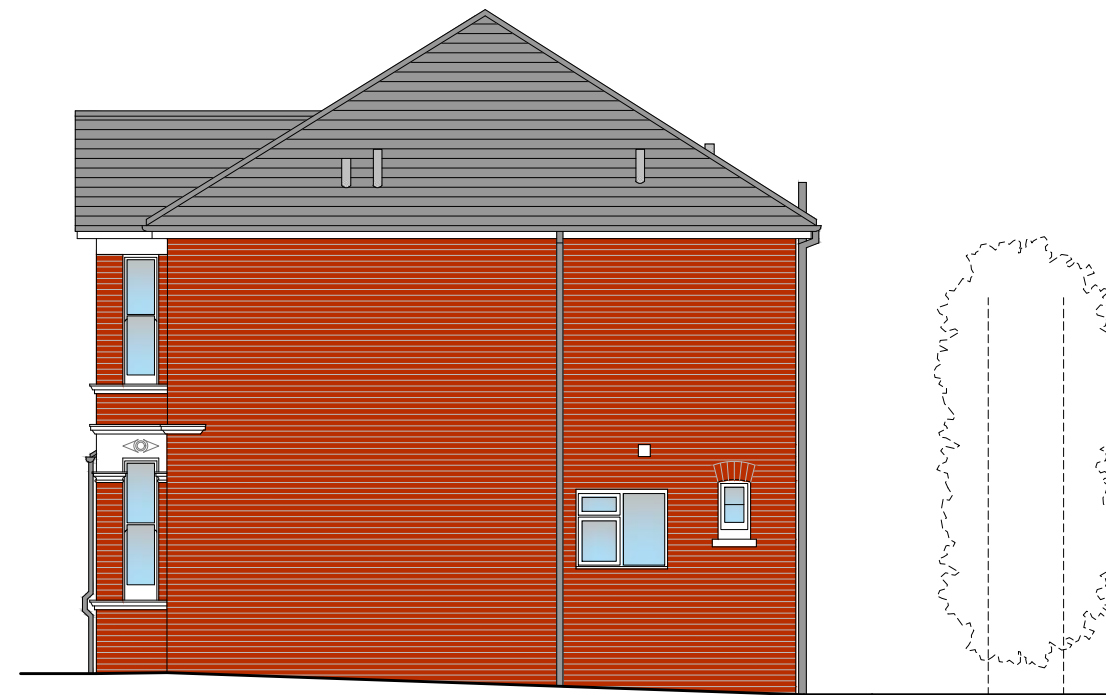

0m 1 2 3 4 5 6 7 8 9 10

Existing South Elevation

0m 1 2 3 4 5 6 7 8 9 10

Existing West Elevation

0m 1 2 3 4 5 6 7 8 9 10

Existing North Elevation

0m 1 2 3 4 5 6 7 8 9 10

Existing East Elevation

CLIENT: Wojciech Peron		
PROJECT: 1 PRIORY AVENUE, SOUTHAMPTON, SO17 2LT		
TITLE: EXISTING ELEVATIONS		
DATE: 27-11-2023	DRAWN BY: K C	
SCALE @ A3: 1:100	CHECKED BY: M L	
PROJECT NO: 82B	DRAWING NO: 1	REV NO: