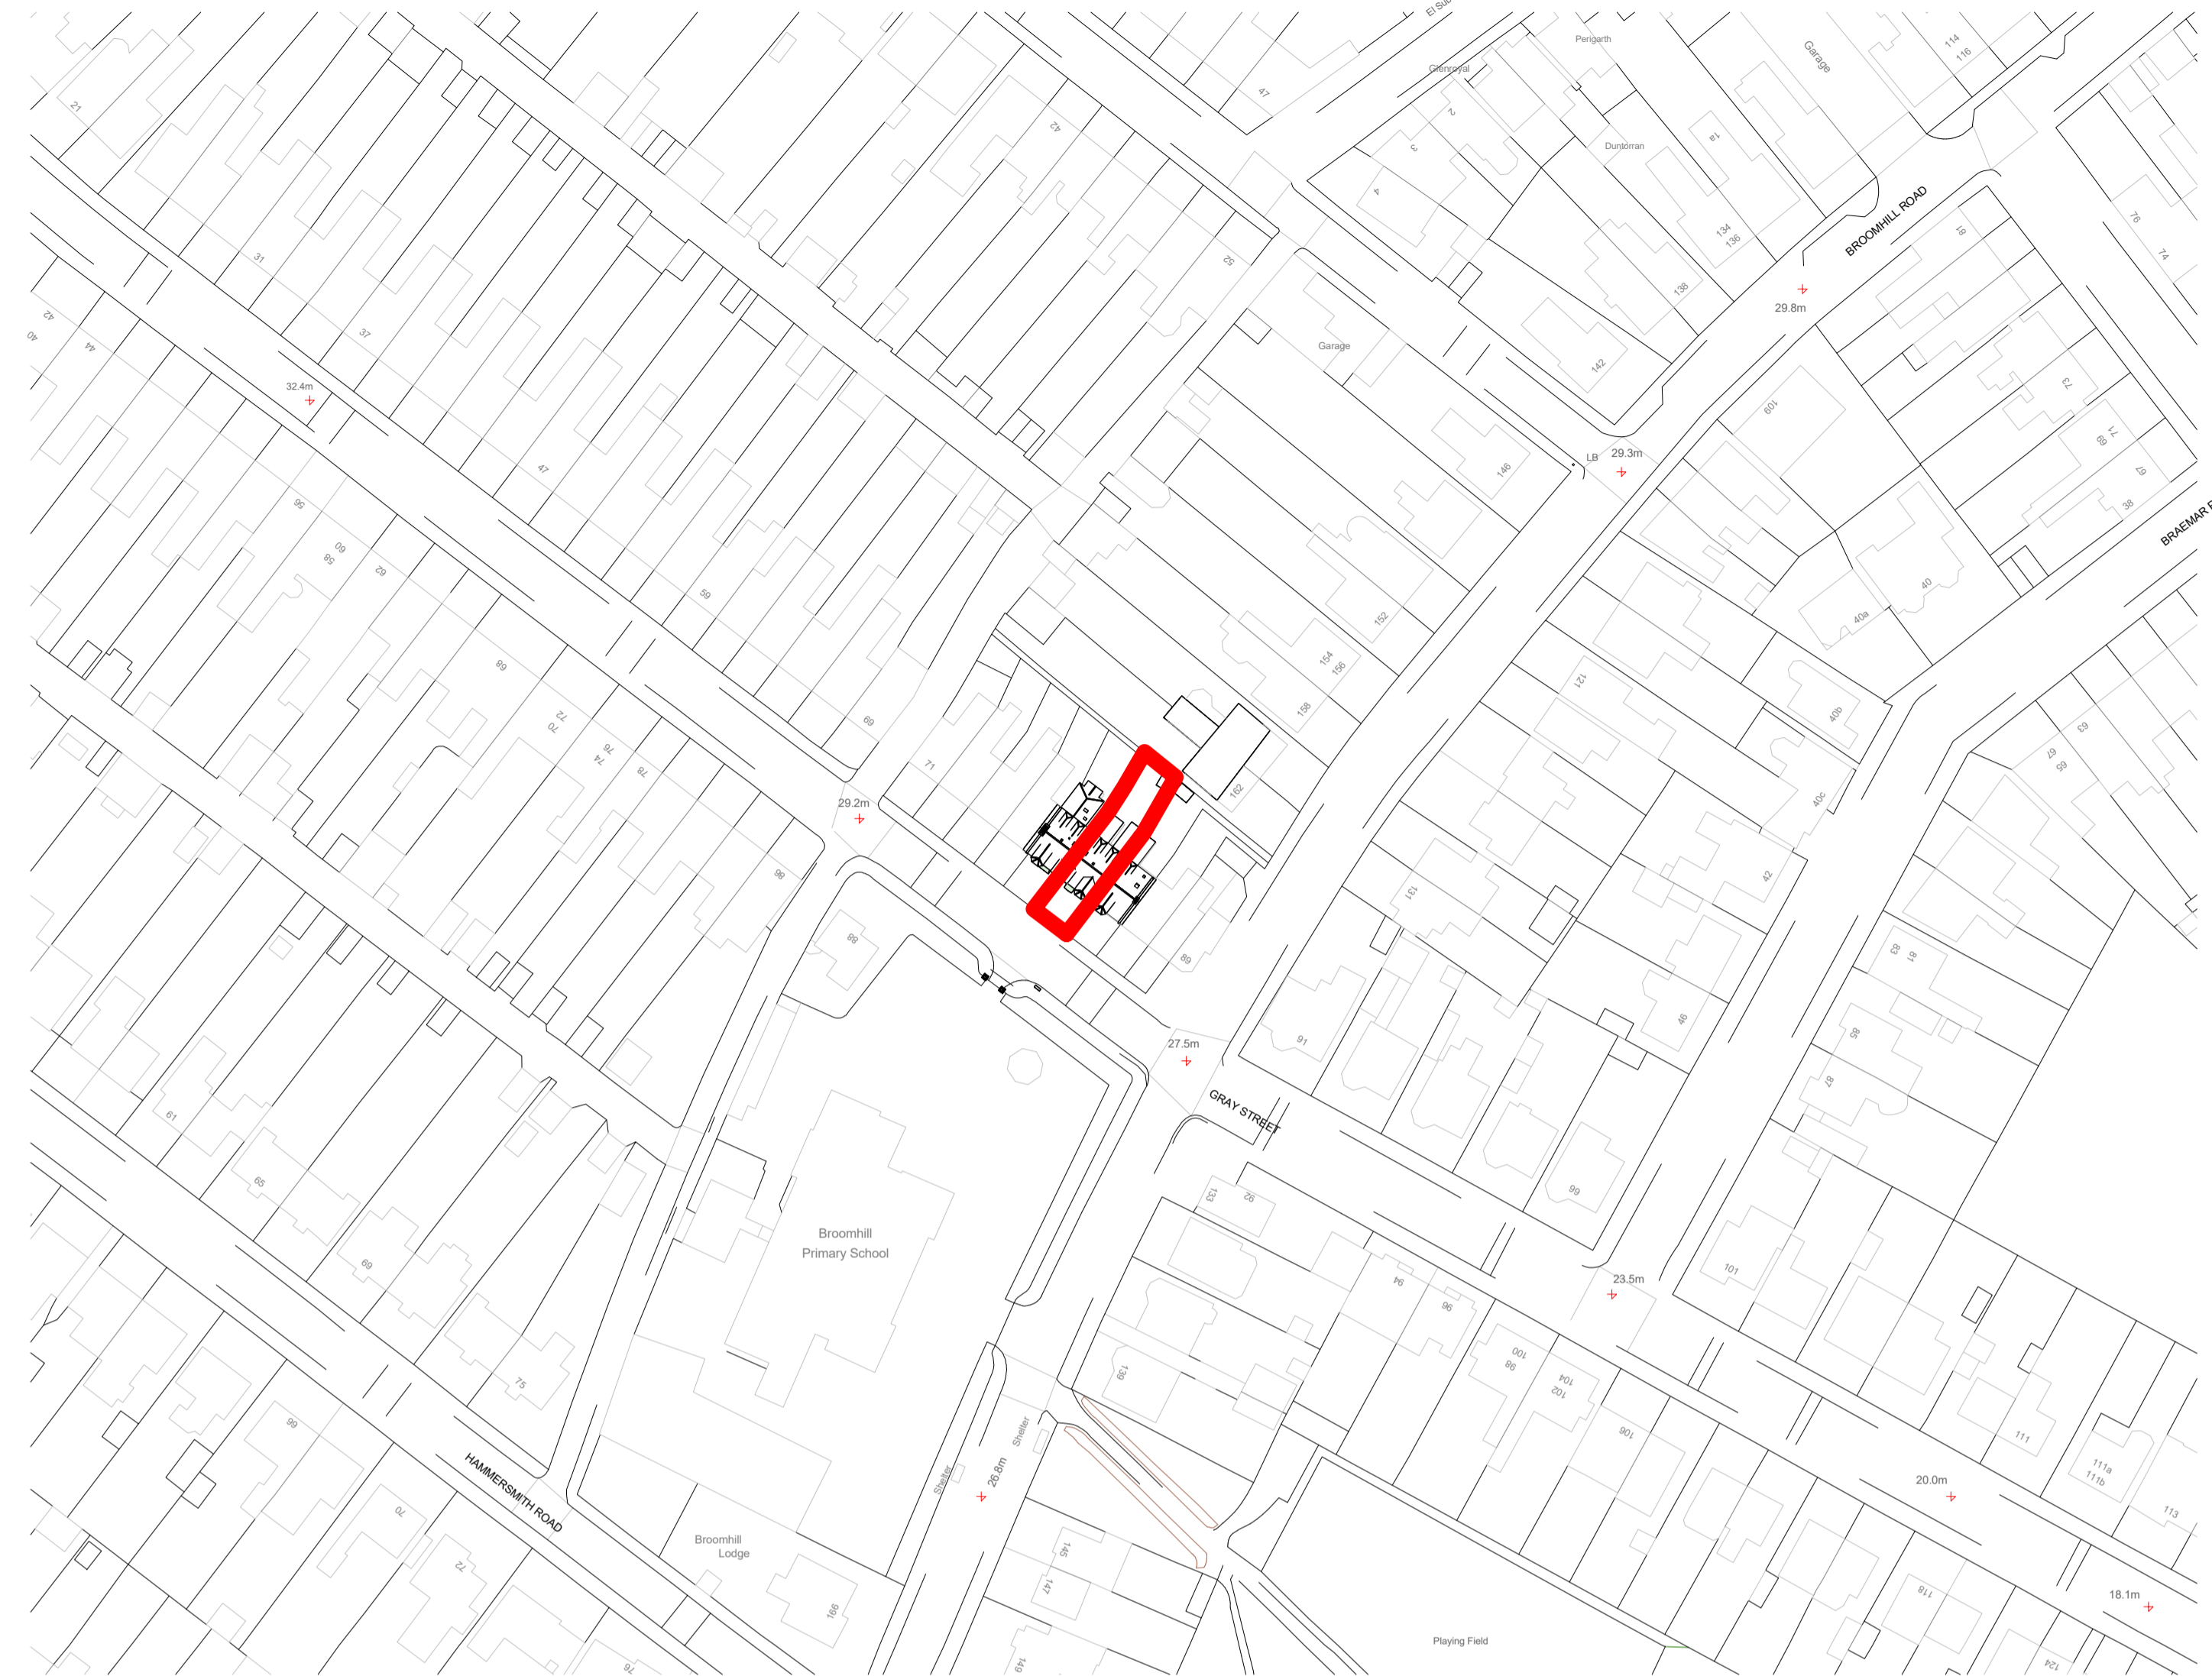

Location
1 : 1000

Rev	Description	By	Date
A	First Issue	AS	04.12.23

Client: Mr & Mrs Livingstone
Project: 81 Gray Street
Aberdeen, AB10 6JD

Title: Existing Site and Location Plans

Sheet No: 4285_EX_90_001 **Date:** 29/11/23

Drawn by: AS **Checked by:** CT **Scale:** As indicated