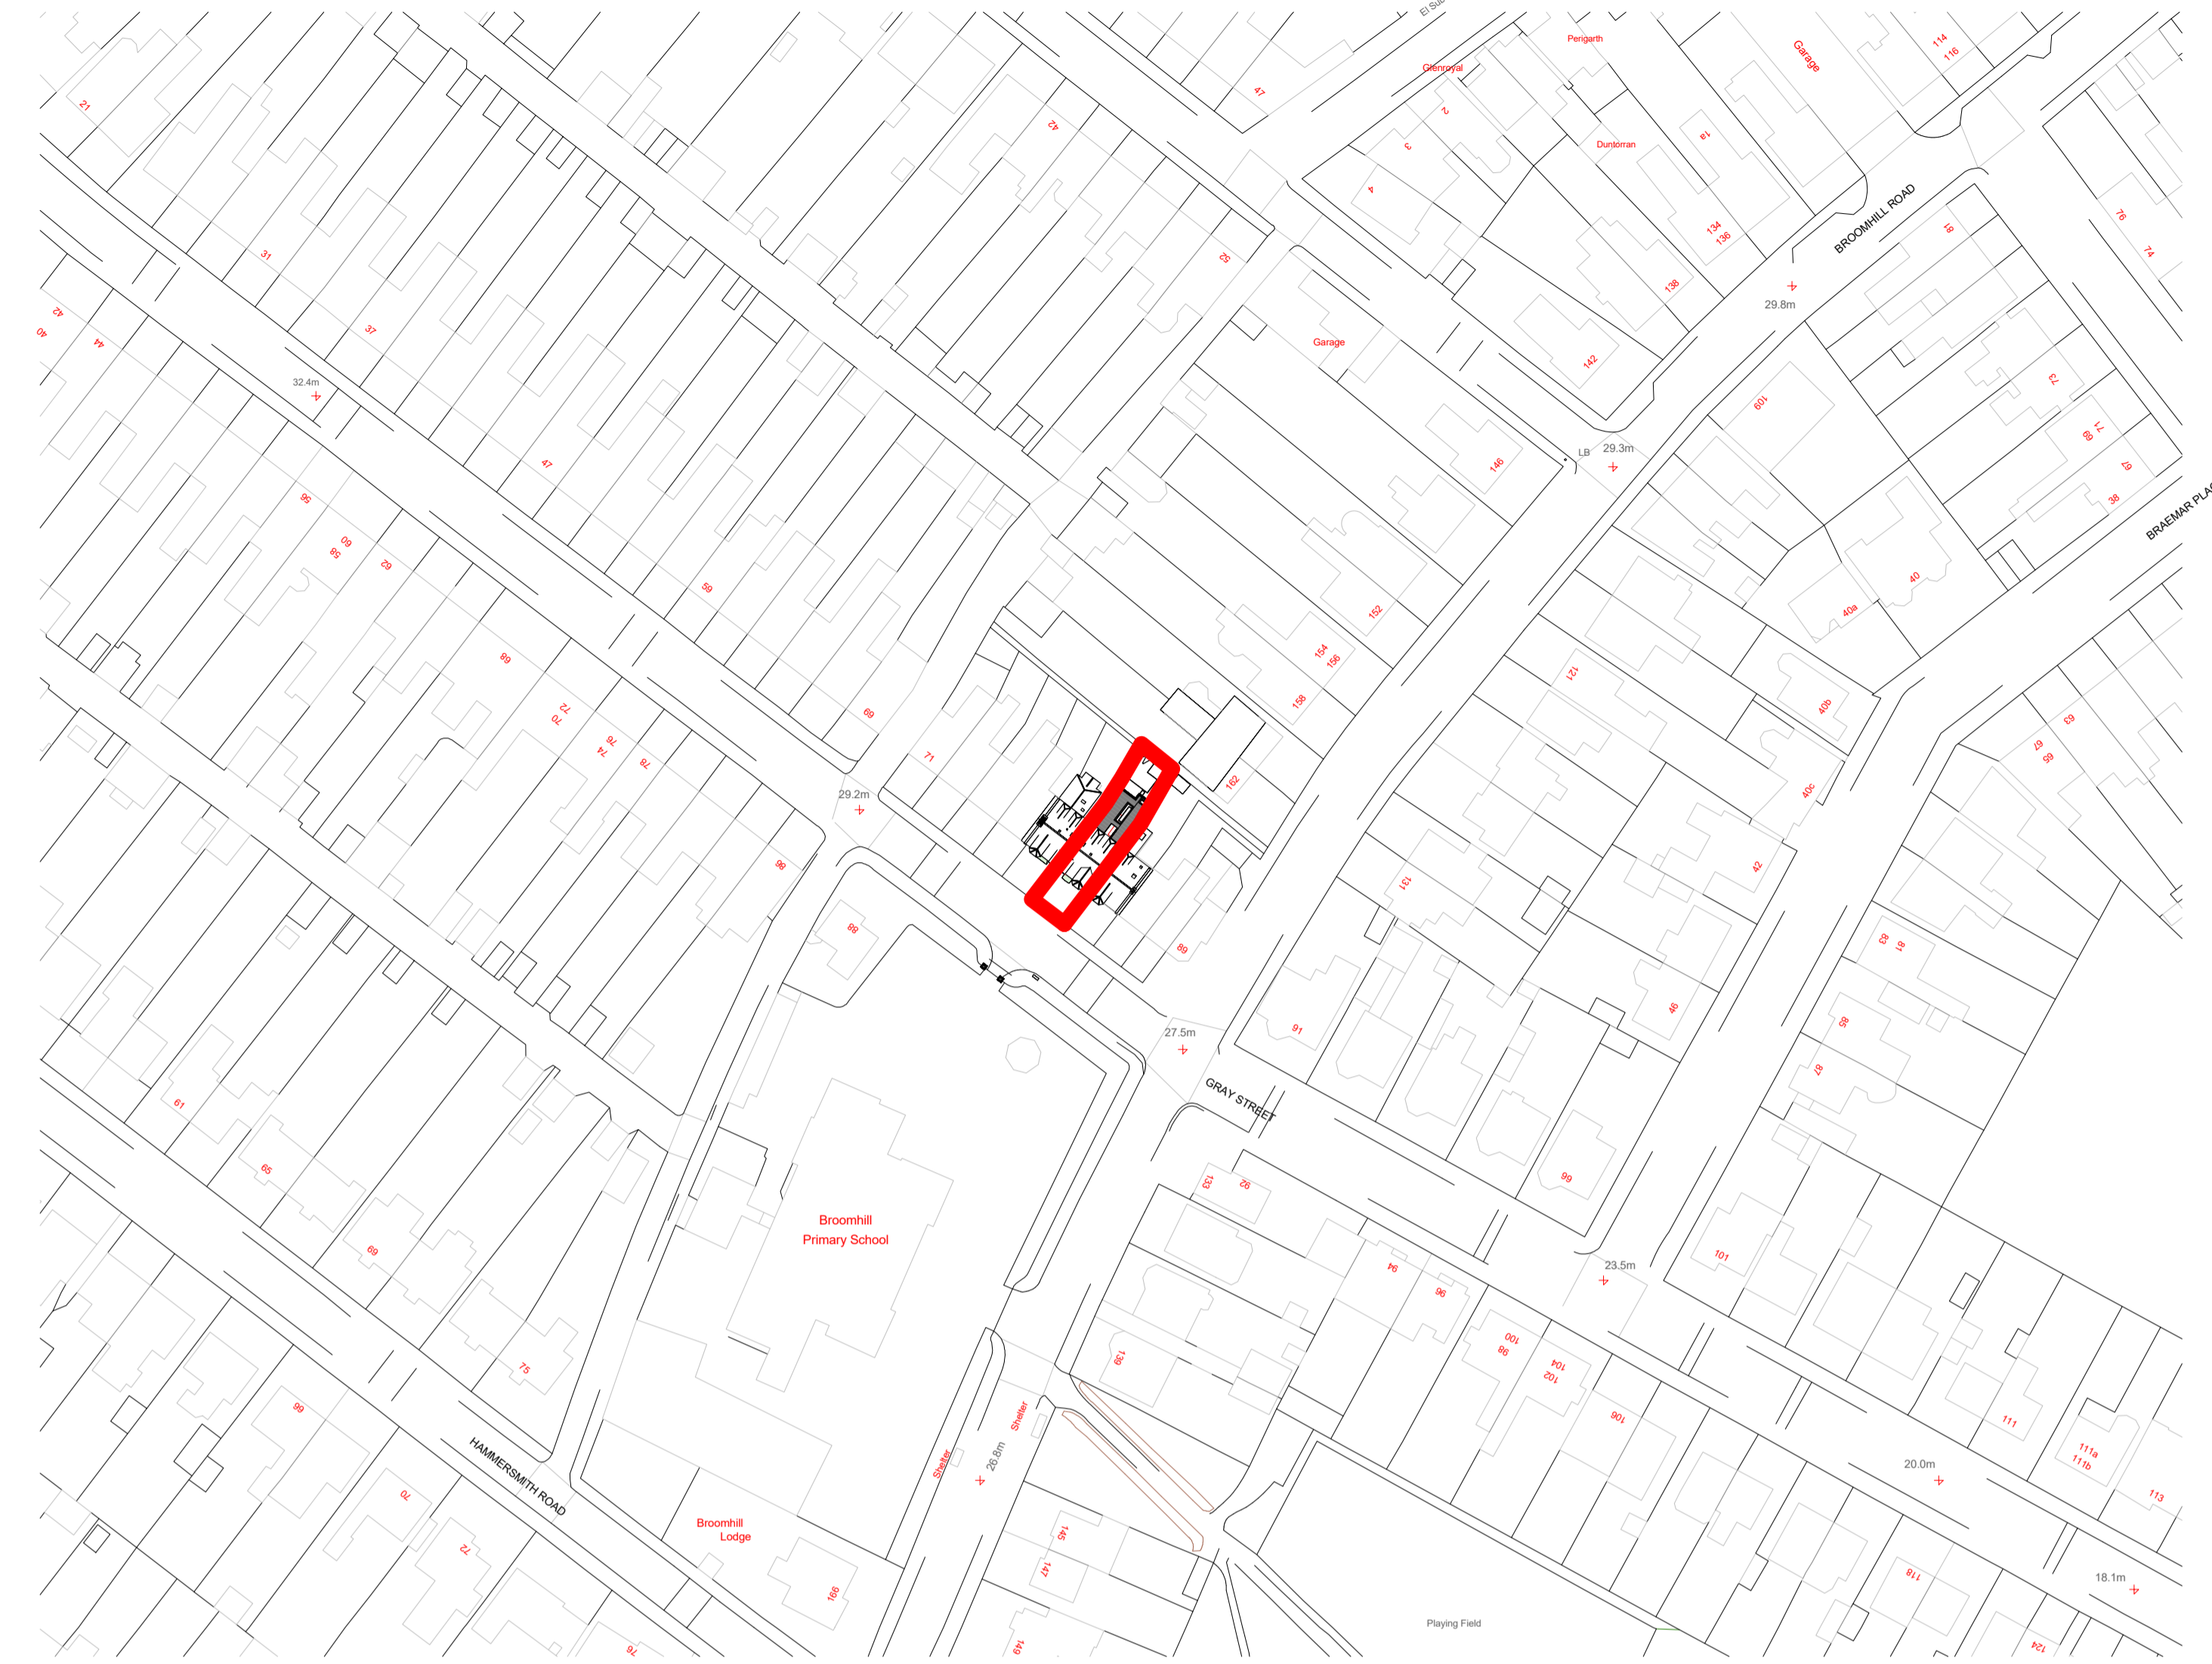

Location
1 : 1000

Rev	Description	By	Date
A	First Issue	AS	04.12.23

Client: Mr & Mrs Livingstone

Project: 81 Gray Street
Aberdeen, AB10 6JD

Title: Proposed Site and Location Plans

Sheet No: 4285_PL_90_001 **Date:** 29/11/23

Drawn by: AS **Checked by:** CT **Scale:** As indicated