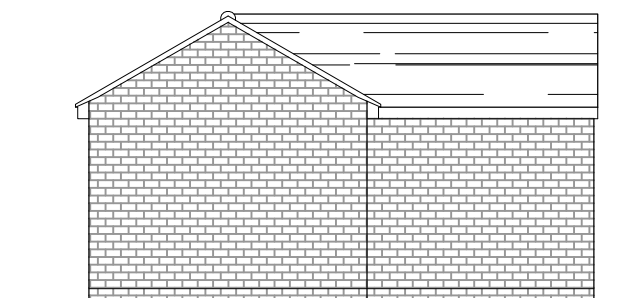

south elevation

west elevation

north elevation

east elevation

front south west elevation

scale bar - 1 : 100

**7 Icknield Close, Wendover,
Buckinghamshire, HP22 6HG.
garage/studio elevations**

scale : 1 : 100

date : November 2023.

sheet size : A3

drawing : **2313-03**

revisions :

I. S. Mills Associates
Brookdale,
34 Bucknell Road,
Bicester,
Oxfordshire, OX26 2DG.

tel/fax : 01869 246383.