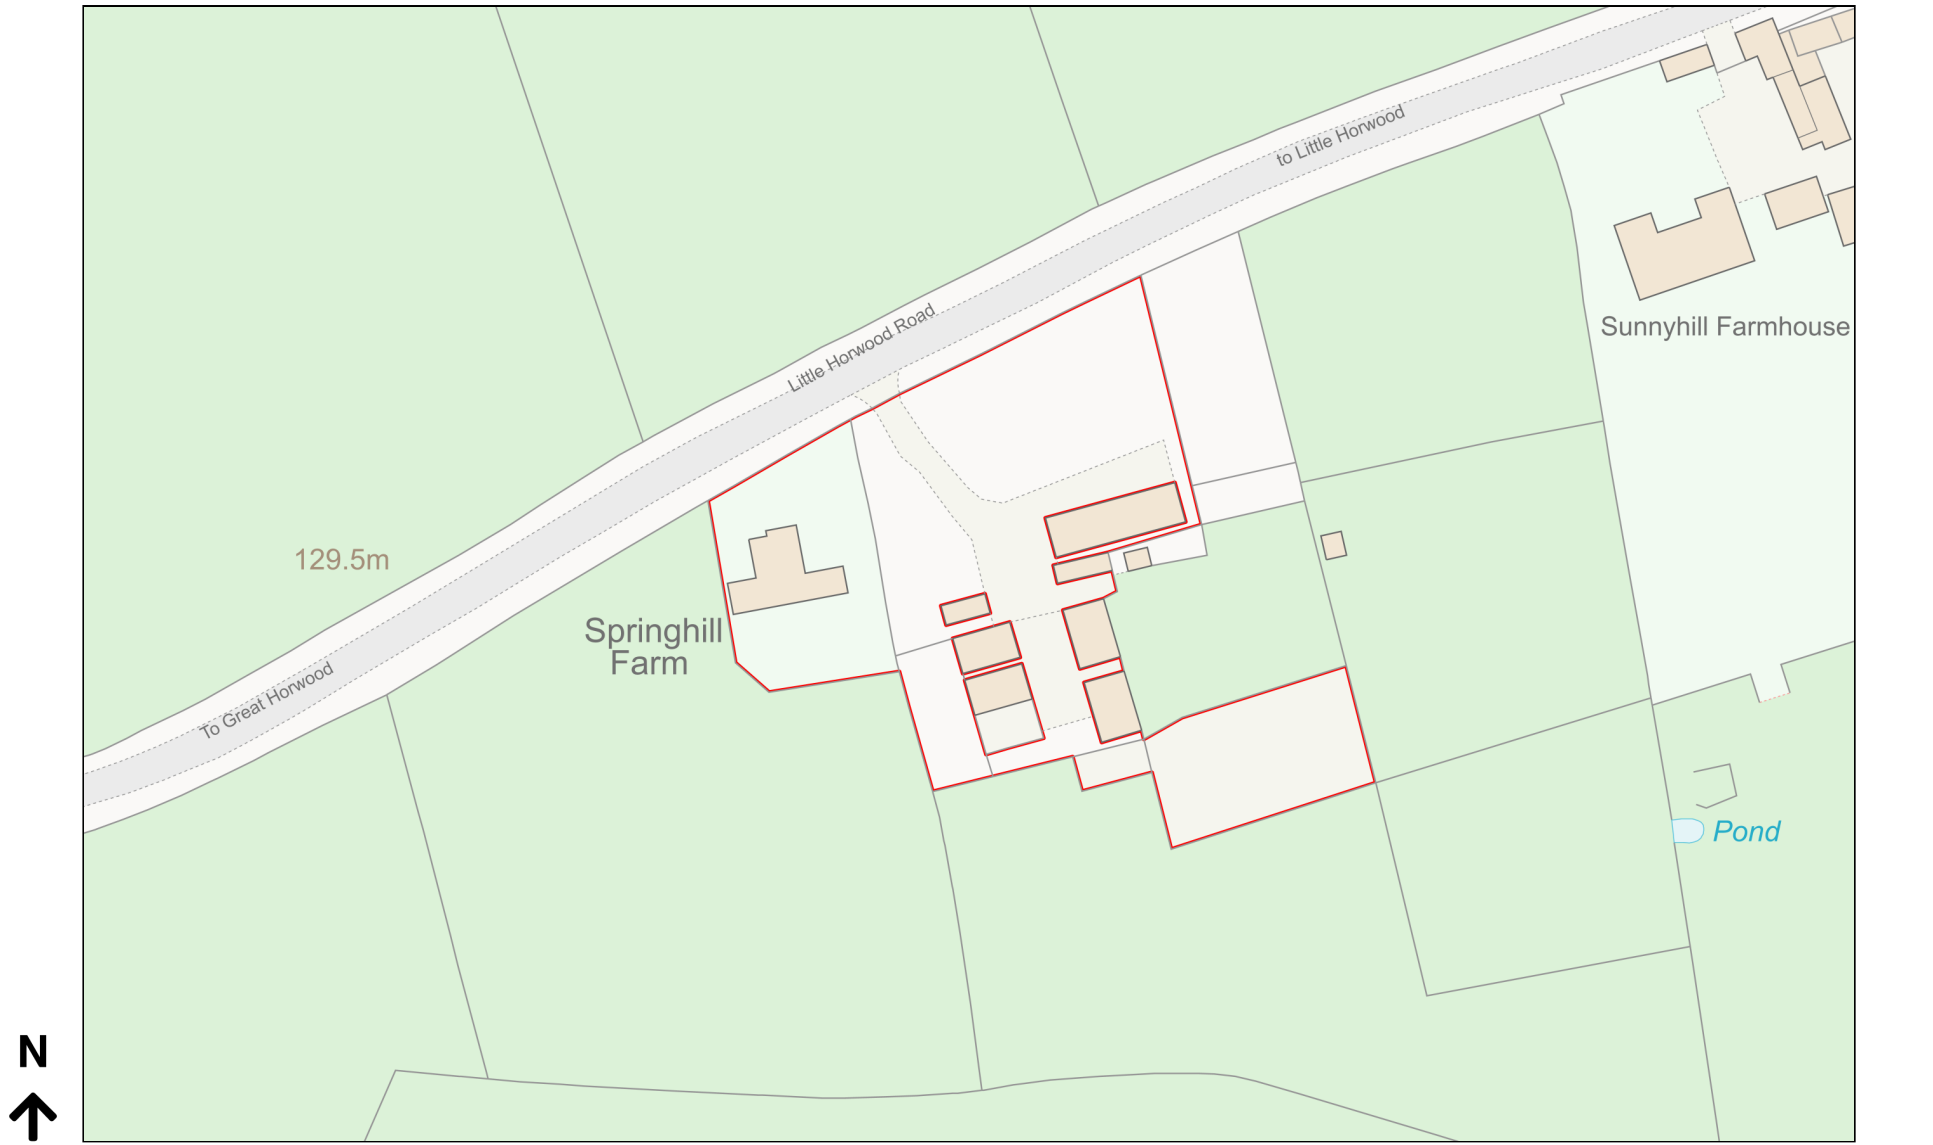

Location Plan

Site Address: Spring Hill Farm, Little Horwood Road, Great Horwood, MK17 0NZ

Date Produced: 05-Dec-2023

Scale: 1:1250 @A4

Planning Portal Reference: PP-12654191v1