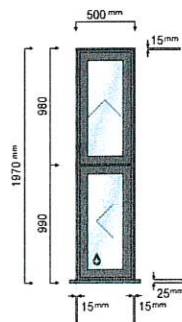

Window title:	W7 - BEDROOM - REAR - WEST ELEVATION
Size (w x h):	1500mm X 1970mm
Quantity:	1
Window style:	OW80

Colour Options		
	Internal colour:	7031M (Blue grey, Matt)
	External colour:	7031M (Blue grey, Matt)
	Window handle:	Origin Cranked Handle (20mm Spindle) - Brushed (Brushed)

(viewed from outside)

Window title:	W7 - BEDROOM - REAR - WEST ELEVATION
Size (w x h):	1500mm X 1970mm
Quantity:	1
Window style:	OW80

Colour Options		
	Internal colour:	7031M (Blue grey, Matt)
	External colour:	7031M (Blue grey, Matt)
	Window handle:	Origin Cranked Handle (20mm Spindle) - Brushed (Brushed)

(viewed from outside)

Window title:	W7 - BEDROOM - REAR - WEST ELEVATION – CENTRE WINDOW -15MM COUPLER TO LEFT & RIGHT- HAND SIDES OF WINDOW
Size (w x h):	500mm X 1970mm
Quantity:	1
Window style:	OW80

Colour Options		
	Internal colour:	7031M (Blue grey, Matt)
	External colour:	7031M (Blue grey, Matt)
	Window handle:	Origin Cranked Handle (20mm Spindle) - Brushed (Brushed)