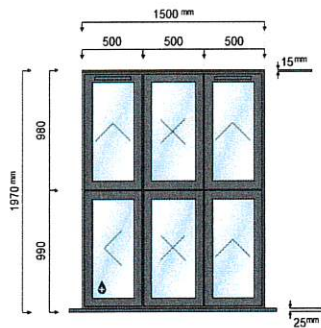

Window title:	W7 - BEDROOM - REAR - WEST ELEVATION
Size (w x h):	1500mm X 1970mm
Quantity:	1
Window style:	OW80

Colour Options		
	Internal colour:	7031M (Blue grey, Matt)
	External colour:	7031M (Blue grey, Matt)
	Window handle:	Origin Cranked Handle (20mm Spindle) - Brushed (Brushed)

(viewed from outside)

Window title:	W7 - BEDROOM - REAR - WEST ELEVATION
Size (w x h):	1500mm X 1970mm
Quantity:	1
Window style:	OW80

Colour Options		
	Internal colour:	7031M (Blue grey, Matt)
	External colour:	7031M (Blue grey, Matt)
	Window handle:	Origin Cranked Handle (20mm Spindle) - Brushed (Brushed)

(viewed from outside)

Window title:	W7 - BEDROOM - REAR - WEST ELEVATION – CENTRE WINDOW -15MM COUPLER TO LEFT & RIGHT- HAND SIDES OF WINDOW
Size (w x h):	500mm X 1970mm
Quantity:	1
Window style:	OW80

Colour Options		
	Internal colour:	7031M (Blue grey, Matt)
	External colour:	7031M (Blue grey, Matt)
	Window handle:	Origin Cranked Handle (20mm Spindle) - Brushed (Brushed)