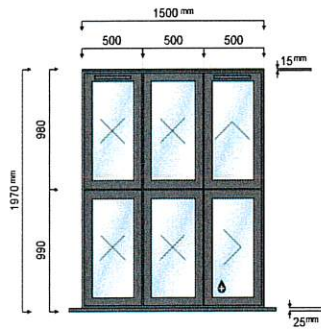

Window title:	W7 - BEDROOM - REAR - WEST ELEVATION
Size (w x h):	1500mm X 1970mm
Quantity:	1
Window style:	OW80

Colour Options		
	Internal colour:	7031M (Blue grey, Matt)
	External colour:	7031M (Blue grey, Matt)
	Window handle:	Origin Cranked Handle (20mm Spindle) - Brushed (Brushed)

(viewed from outside)

Window title:	W7 - BEDROOM - REAR - WEST ELEVATION
Size (w x h):	1500mm X 1970mm
Quantity:	1
Window style:	OW80

Colour Options		
	Internal colour:	7031M (Blue grey, Matt)
	External colour:	7031M (Blue grey, Matt)
	Window handle:	Origin Cranked Handle (20mm Spindle) - Brushed (Brushed)

(viewed from outside)

Window title:	W7 - BEDROOM - REAR - WEST ELEVATION – CENTRE WINDOW -15MM COUPLER TO LEFT & RIGHT- HAND SIDES OF WINDOW
Size (w x h):	500mm X 1970mm
Quantity:	1
Window style:	OW80

Colour Options		
	Internal colour:	7031M (Blue grey, Matt)
	External colour:	7031M (Blue grey, Matt)
	Window handle:	Origin Cranked Handle (20mm Spindle) - Brushed (Brushed)