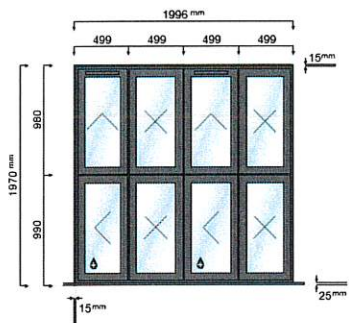

<b>Window title:</b>	W1 - LOUNGE - FRONT - EAST ELEVATION - 15mm COUPLER TO RIGHT HAND SIDE OF WINDOW
<b>Size (w x h):</b>	1996mm X 1970mm
<b>Quantity:</b>	1
<b>Window style:</b>	OW80

(viewed from outside)

Colour Options		
	<b>Internal colour:</b>	7031M (Blue grey, Matt)
	<b>External colour:</b>	7031M (Blue grey, Matt)
	<b>Window handle:</b>	Origin Cranked Handle (20mm Spindle) - Brushed (Brushed)

<b>Window title:</b>	W1 - LOUNGE - FRONT - EAST ELEVATION
<b>Size (w x h):</b>	1996mm X 1970mm
<b>Quantity:</b>	1
<b>Window style:</b>	OW80

(viewed from outside)

Colour Options		
	<b>Internal colour:</b>	7031M (Blue grey, Matt)
	<b>External colour:</b>	7031M (Blue grey, Matt)
	<b>Window handle:</b>	Origin Cranked Handle (20mm Spindle) - Brushed (Brushed)

<b>Window title:</b>	W1 - LOUNGE - FRONT - EAST ELEVATION – 15MM COUPLER TO LEFT HAND SIDE OF WINDOW
<b>Size (w x h):</b>	1497mm X 1970mm
<b>Quantity:</b>	1
<b>Window style:</b>	OW80

Colour Options		
	<b>Internal colour:</b>	7031M (Blue grey, Matt)
	<b>External colour:</b>	7031M (Blue grey, Matt)
	<b>Window handle:</b>	Origin Cranked Handle (20mm Spindle) - Brushed (Brushed)