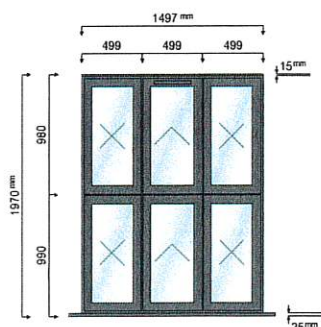

<b>Window title:</b>	W1 - LOUNGE - FRONT - EAST ELEVATION - 15mm COUPLER TO RIGHT HAND SIDE OF WINDOW
<b>Size (w x h):</b>	1996mm X 1970mm
<b>Quantity:</b>	1
<b>Window style:</b>	OW80

(viewed from outside)

Colour Options		
	<b>Internal colour:</b>	7031M (Blue grey, Matt)
	<b>External colour:</b>	7031M (Blue grey, Matt)
	<b>Window handle:</b>	Origin Cranked Handle (20mm Spindle) - Brushed (Brushed)

<b>Window title:</b>	W1 - LOUNGE - FRONT - EAST ELEVATION
<b>Size (w x h):</b>	1996mm X 1970mm
<b>Quantity:</b>	1
<b>Window style:</b>	OW80

(viewed from outside)

Colour Options		
	<b>Internal colour:</b>	7031M (Blue grey, Matt)
	<b>External colour:</b>	7031M (Blue grey, Matt)
	<b>Window handle:</b>	Origin Cranked Handle (20mm Spindle) - Brushed (Brushed)

<b>Window title:</b>	W1 - LOUNGE - FRONT - EAST ELEVATION – 15MM COUPLER TO LEFT HAND SIDE OF WINDOW
<b>Size (w x h):</b>	1497mm X 1970mm
<b>Quantity:</b>	1
<b>Window style:</b>	OW80

Colour Options		
	<b>Internal colour:</b>	7031M (Blue grey, Matt)
	<b>External colour:</b>	7031M (Blue grey, Matt)
	<b>Window handle:</b>	Origin Cranked Handle (20mm Spindle) - Brushed (Brushed)