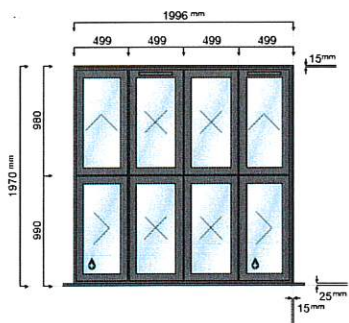

<b>Window title:</b>	W1 - LOUNGE - FRONT - EAST ELEVATION - 15mm COUPLER TO RIGHT HAND SIDE OF WINDOW
<b>Size (w x h):</b>	1996mm X 1970mm
<b>Quantity:</b>	1
<b>Window style:</b>	OW80

(viewed from outside)

Colour Options		
	<b>Internal colour:</b>	7031M (Blue grey, Matt)
	<b>External colour:</b>	7031M (Blue grey, Matt)
	<b>Window handle:</b>	Origin Cranked Handle (20mm Spindle) - Brushed (Brushed)

<b>Window title:</b>	W1 - LOUNGE - FRONT - EAST ELEVATION
<b>Size (w x h):</b>	1996mm X 1970mm
<b>Quantity:</b>	1
<b>Window style:</b>	OW80

(viewed from outside)

Colour Options		
	<b>Internal colour:</b>	7031M (Blue grey, Matt)
	<b>External colour:</b>	7031M (Blue grey, Matt)
	<b>Window handle:</b>	Origin Cranked Handle (20mm Spindle) - Brushed (Brushed)

<b>Window title:</b>	W1 - LOUNGE - FRONT - EAST ELEVATION – 15MM COUPLER TO LEFT HAND SIDE OF WINDOW
<b>Size (w x h):</b>	1497mm X 1970mm
<b>Quantity:</b>	1
<b>Window style:</b>	OW80

Colour Options		
	<b>Internal colour:</b>	7031M (Blue grey, Matt)
	<b>External colour:</b>	7031M (Blue grey, Matt)
	<b>Window handle:</b>	Origin Cranked Handle (20mm Spindle) - Brushed (Brushed)