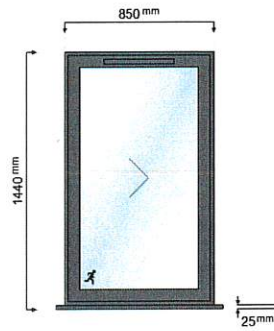

Window title:	W8 - KITCHEN / LOUNGE - SIDE - NORTH ELEVATION
Size (w x h):	850mm X 1440mm
Quantity:	1
Window style:	OW80

(viewed from outside)

Colour Options		
	Internal colour:	7031M (Blue grey, Matt)
	External colour:	7031M (Blue grey, Matt)
	Window handle:	Origin Cranked Handle (20mm Spindle) - Brushed (Brushed)