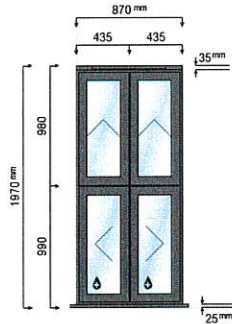

Window title:	W2 - BEDROOM - FRONT - EAST ELEVATION
Size (w x h):	1192mm X 1998mm
Quantity:	1
Window style:	OW80

Colour Options		
	Internal colour:	7031M (Blue grey, Matt)
	External colour:	7031M (Blue grey, Matt)
	Window handle:	Origin Cranked Handle (20mm Spindle) - Brushed (Brushed)

(viewed from outside)

Window title:	W3 - BEDROOM - FRONT - EAST ELEVATION
Size (w x h):	870mm X 1970mm
Quantity:	1
Window style:	OW80

Colour Options		
	Internal colour:	7031M (Blue grey, Matt)
	External colour:	7031M (Blue grey, Matt)
	Window handle:	Origin Cranked Handle (20mm Spindle) - Brushed (Brushed)