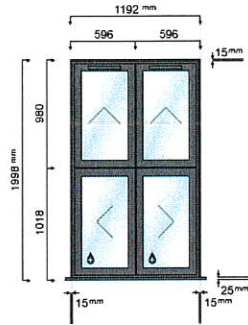

Window title:	W2 - BEDROOM - FRONT - EAST ELEVATION
Size (w x h):	1192mm X 1998mm
Quantity:	1
Window style:	OW80

Colour Options		
	Internal colour:	7031M (Blue grey, Matt)
	External colour:	7031M (Blue grey, Matt)
	Window handle:	Origin Cranked Handle (20mm Spindle) - Brushed (Brushed)

(viewed from outside)

Window title:	W3 - BEDROOM - FRONT - EAST ELEVATION
Size (w x h):	870mm X 1970mm
Quantity:	1
Window style:	OW80

Colour Options		
	Internal colour:	7031M (Blue grey, Matt)
	External colour:	7031M (Blue grey, Matt)
	Window handle:	Origin Cranked Handle (20mm Spindle) - Brushed (Brushed)