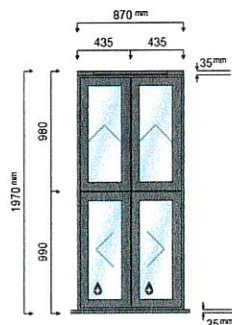

Window title:	W2 - BEDROOM - FRONT - EAST ELEVATION
Size (w x h):	1192mm X 1998mm
Quantity:	1
Window style:	OW80

Colour Options		
	Internal colour:	7031M (Blue grey, Matt)
	External colour:	7031M (Blue grey, Matt)
	Window handle:	Origin Cranked Handle (20mm Spindle) - Brushed (Brushed)

(viewed from outside)

Window title:	W3 - BEDROOM - FRONT - EAST ELEVATION
Size (w x h):	870mm X 1970mm
Quantity:	1
Window style:	OW80

Colour Options		
	Internal colour:	7031M (Blue grey, Matt)
	External colour:	7031M (Blue grey, Matt)
	Window handle:	Origin Cranked Handle (20mm Spindle) - Brushed (Brushed)