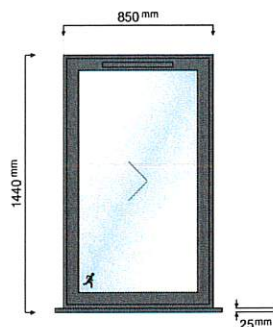

Window title:	W4 - KITCHEN/LOUNGE - FRONT - EAST ELEVATION
Size (w x h):	850mm X 1440mm
Quantity:	1
Window style:	OW80

(viewed from outside)

Colour Options		
	Internal colour:	7031M (Blue grey, Matt)
	External colour:	7031M (Blue grey, Matt)
	Window handle:	Origin Cranked Handle (20mm Spindle) - Brushed (Brushed)

Window title:	W5 - KITCHEN/LOUNGE - FRONT - EAST ELEVATION
Size (w x h):	850mm X 1440mm
Quantity:	1
Window style:	OW80

(viewed from outside)

Colour Options		
	Internal colour:	7031M (Blue grey, Matt)
	External colour:	7031M (Blue grey, Matt)
	Window handle:	Origin Cranked Handle (20mm Spindle) - Brushed (Brushed)

Window title:	W6 - BEDROOM - REAR - WEST ELEVATION
Size (w x h):	870mm X 1970mm
Quantity:	1
Window style:	OW80

(viewed from outside)

Colour Options		
	Internal colour:	7031M (Blue grey, Matt)
	External colour:	7031M (Blue grey, Matt)
	Window handle:	Origin Cranked Handle (20mm Spindle) - Brushed (Brushed)