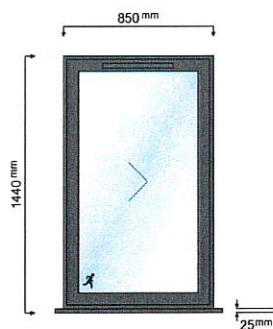

Window title:	W4 - KITCHEN/LOUNGE - FRONT - EAST ELEVATION
Size (w x h):	850mm X 1440mm
Quantity:	1
Window style:	OW80

(viewed from outside)

Colour Options		
	Internal colour:	7031M (Blue grey, Matt)
	External colour:	7031M (Blue grey, Matt)
	Window handle:	Origin Cranked Handle (20mm Spindle) - Brushed (Brushed)

Window title:	W5 - KITCHEN/LOUNGE - FRONT - EAST ELEVATION
Size (w x h):	850mm X 1440mm
Quantity:	1
Window style:	OW80

(viewed from outside)

Colour Options		
	Internal colour:	7031M (Blue grey, Matt)
	External colour:	7031M (Blue grey, Matt)
	Window handle:	Origin Cranked Handle (20mm Spindle) - Brushed (Brushed)

Window title:	W6 - BEDROOM - REAR - WEST ELEVATION
Size (w x h):	870mm X 1970mm
Quantity:	1
Window style:	OW80

(viewed from outside)

Colour Options		
	Internal colour:	7031M (Blue grey, Matt)
	External colour:	7031M (Blue grey, Matt)
	Window handle:	Origin Cranked Handle (20mm Spindle) - Brushed (Brushed)