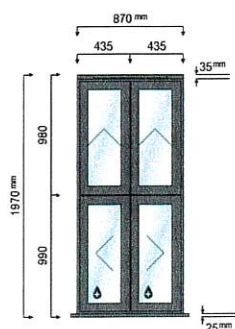

Window title:	W4 - KITCHEN/LOUNGE - FRONT - EAST ELEVATION
Size (w x h):	850mm X 1440mm
Quantity:	1
Window style:	OW80

(viewed from outside)

Colour Options		
	Internal colour:	7031M (Blue grey, Matt)
	External colour:	7031M (Blue grey, Matt)
	Window handle:	Origin Cranked Handle (20mm Spindle) - Brushed (Brushed)

Window title:	W5 - KITCHEN/LOUNGE - FRONT - EAST ELEVATION
Size (w x h):	850mm X 1440mm
Quantity:	1
Window style:	OW80

(viewed from outside)

Colour Options		
	Internal colour:	7031M (Blue grey, Matt)
	External colour:	7031M (Blue grey, Matt)
	Window handle:	Origin Cranked Handle (20mm Spindle) - Brushed (Brushed)

Window title:	W6 - BEDROOM - REAR - WEST ELEVATION
Size (w x h):	870mm X 1970mm
Quantity:	1
Window style:	OW80

(viewed from outside)

Colour Options		
	Internal colour:	7031M (Blue grey, Matt)
	External colour:	7031M (Blue grey, Matt)
	Window handle:	Origin Cranked Handle (20mm Spindle) - Brushed (Brushed)