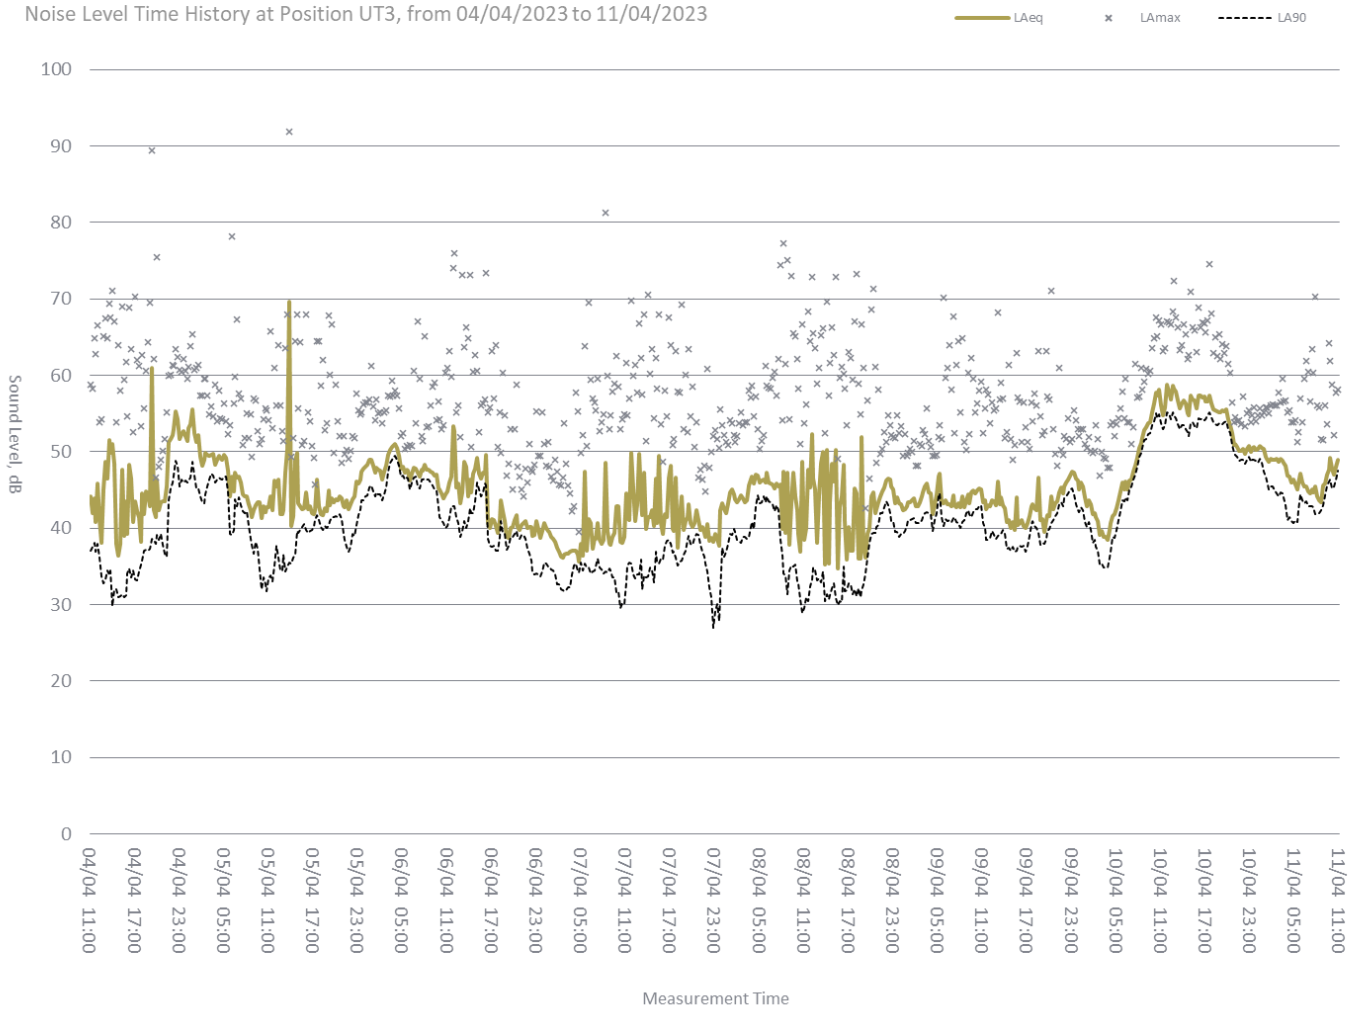

## **APPENDIX 15.3: TIME HISTORY GRAPHS**

---

Medmerry Holiday Park, Chichester

Medmerry Holiday Park, Chichester

Medmerry Holiday Park, Chichester

Medmerry Holiday Park, Chichester