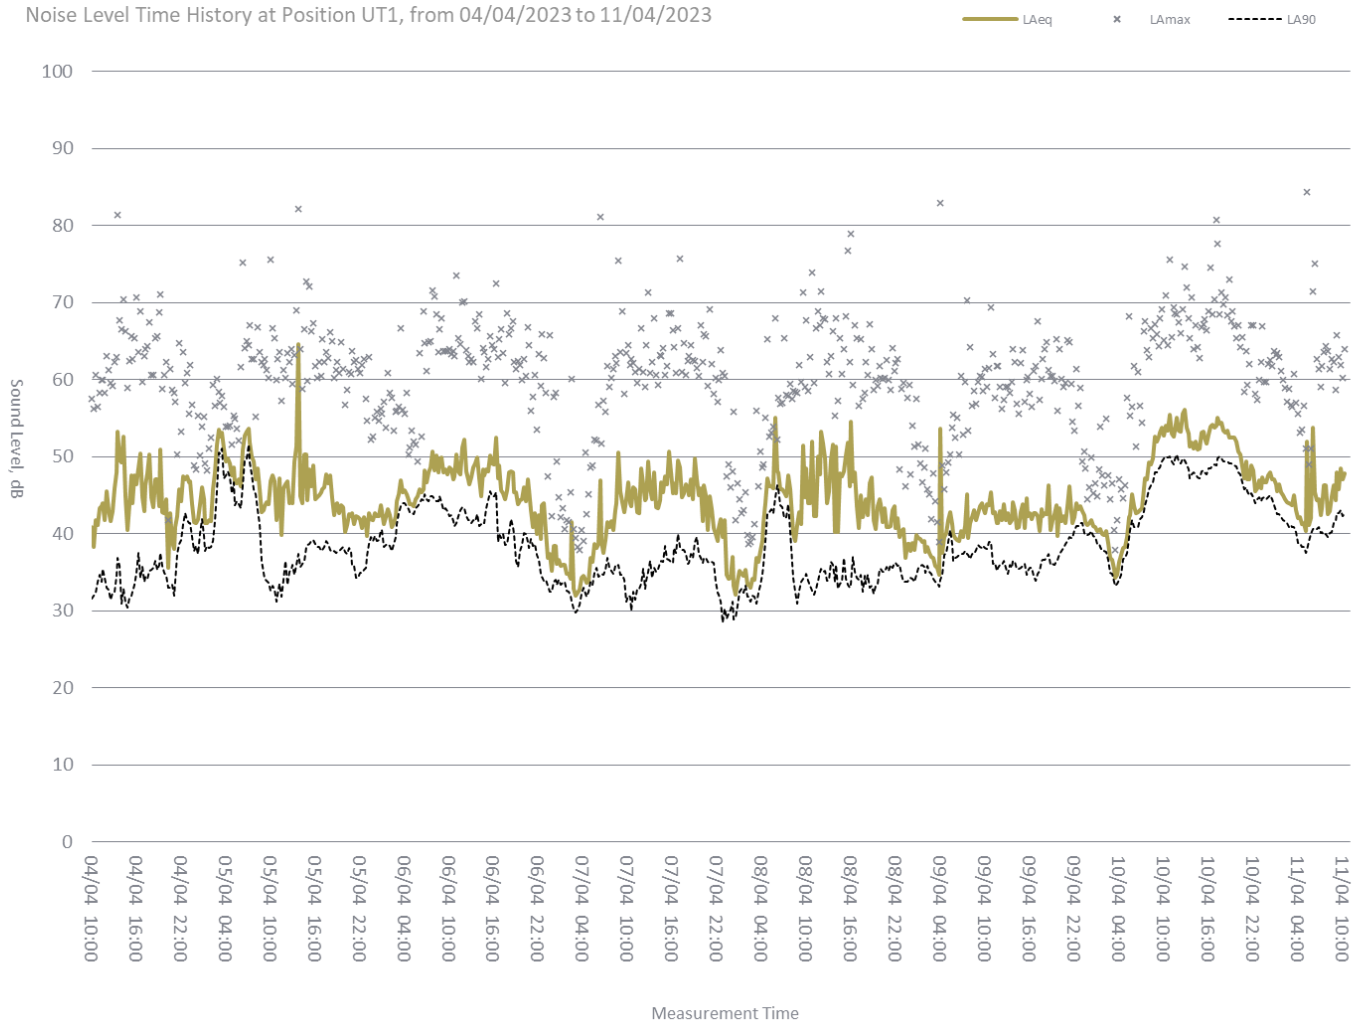

## **APPENDIX 15.3: TIME HISTORY GRAPHS**

---

Medmerry Holiday Park, Chichester

Medmerry Holiday Park, Chichester

Medmerry Holiday Park, Chichester

Medmerry Holiday Park, Chichester