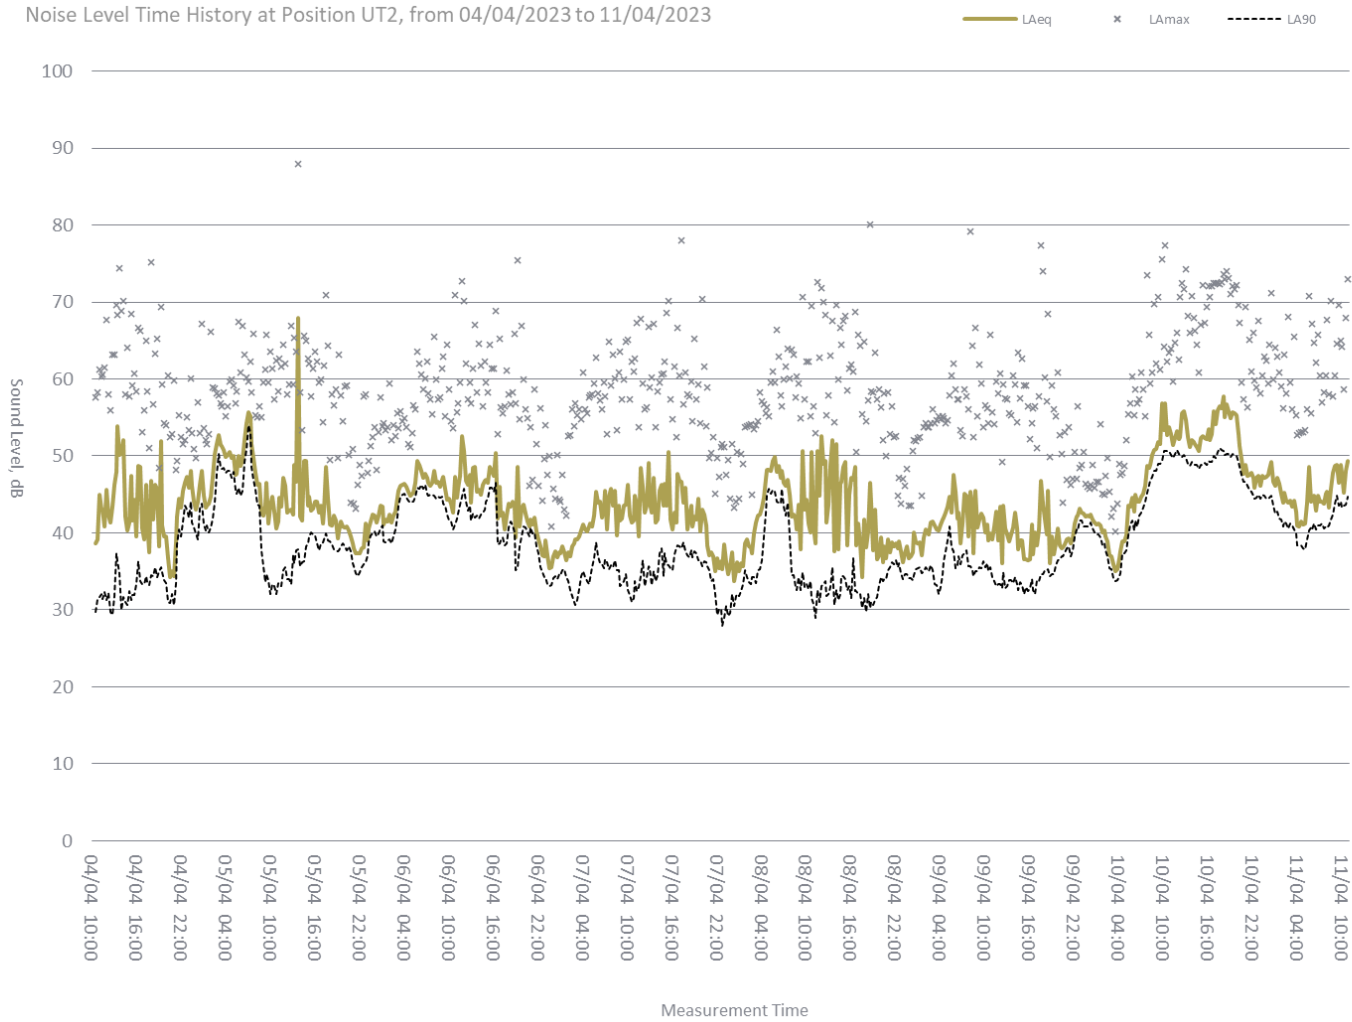

## **APPENDIX 15.3: TIME HISTORY GRAPHS**

---

Medmerry Holiday Park, Chichester

Medmerry Holiday Park, Chichester

Medmerry Holiday Park, Chichester

Medmerry Holiday Park, Chichester