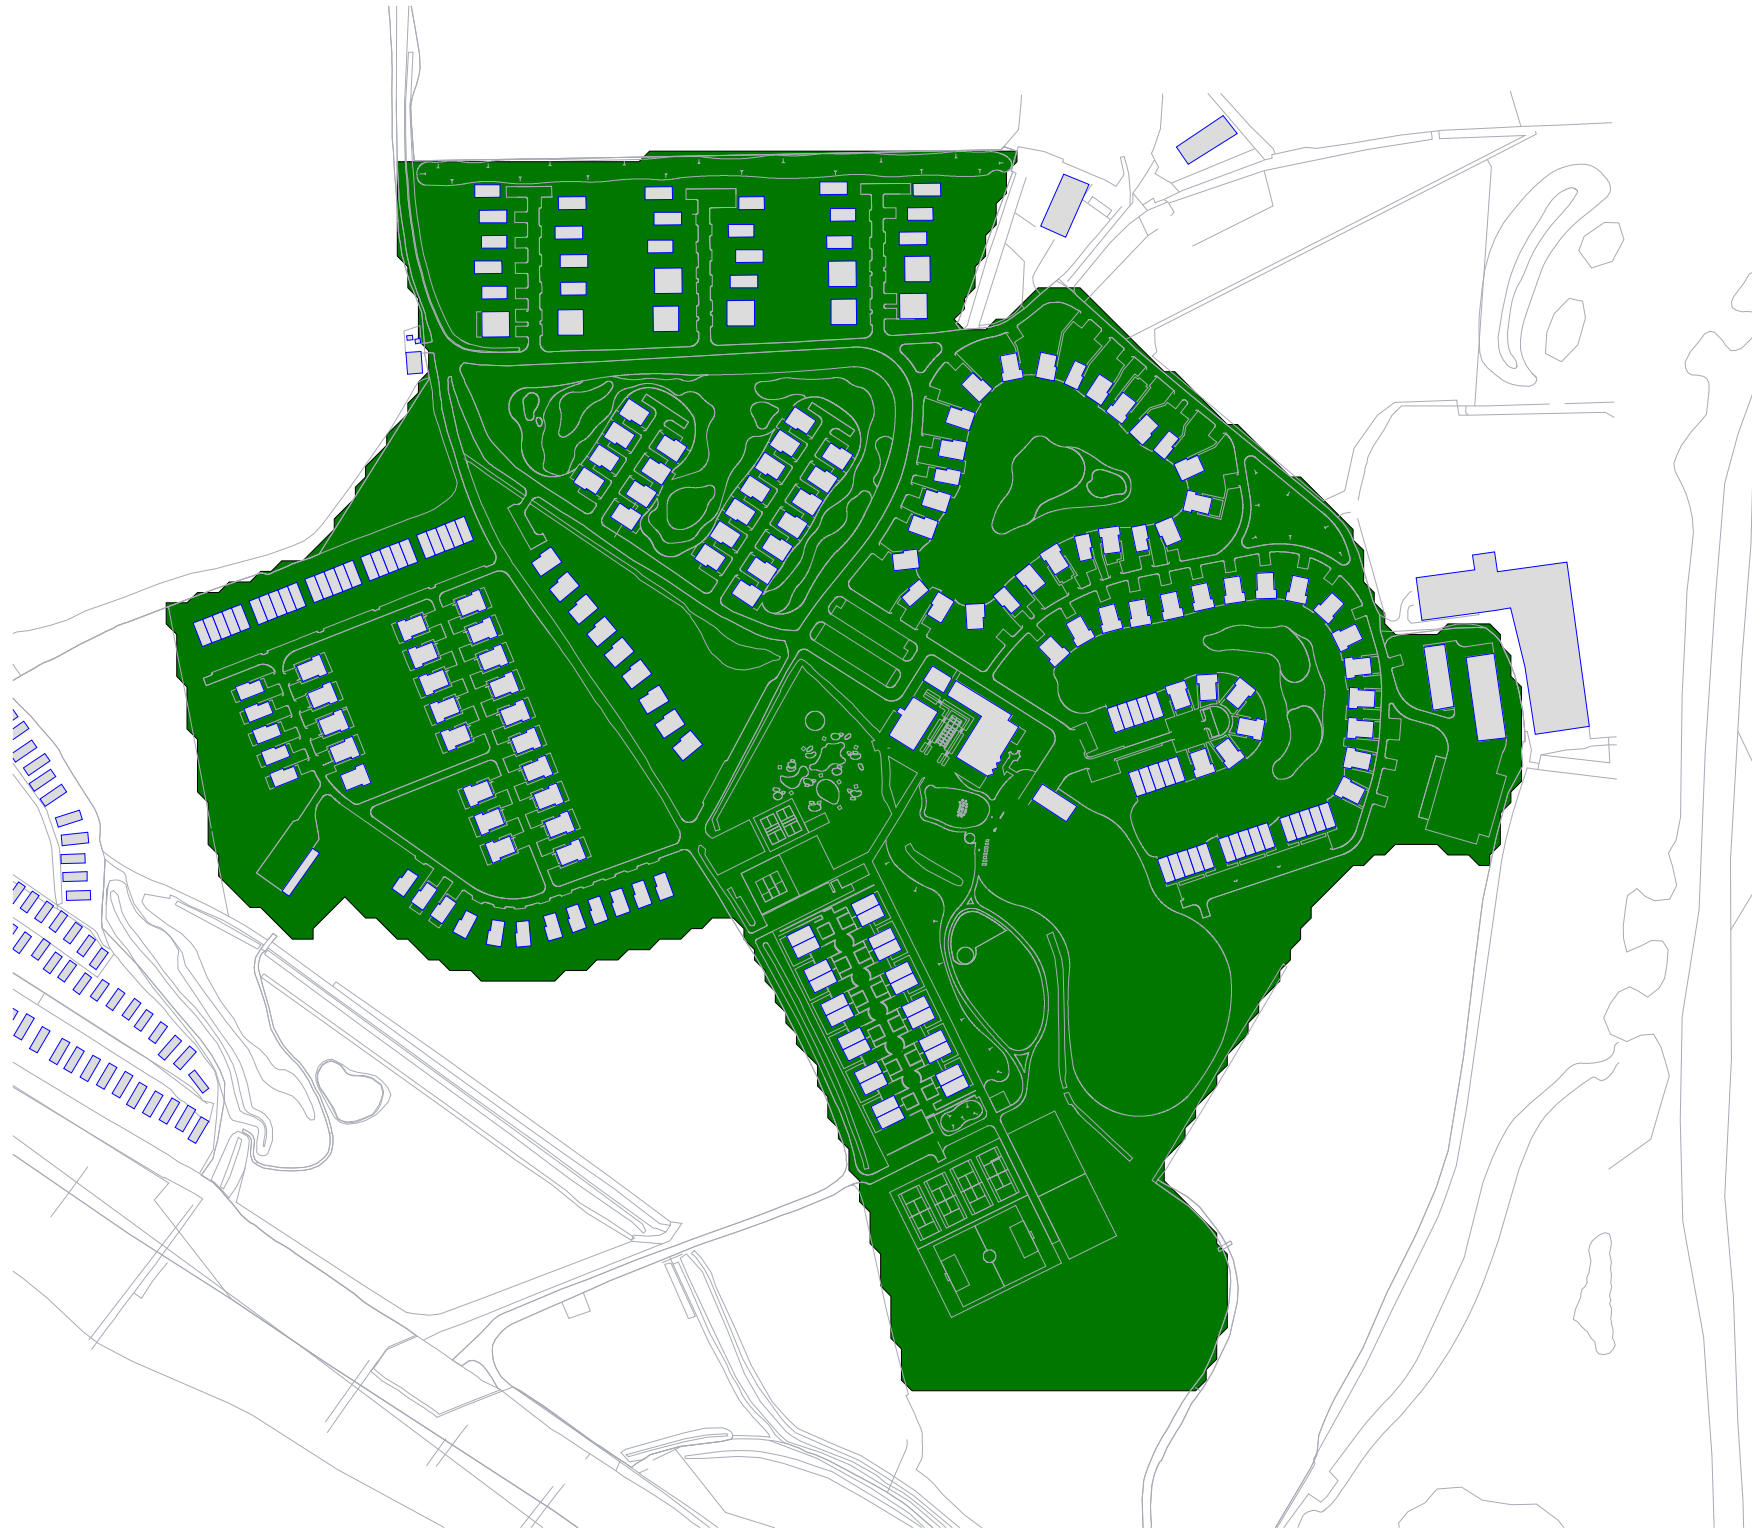

Levels LrN
in dB(A)

Project:
Medmerry Holiday Park

Project number:
2061695

Date: 25 May 2023 Revision: -

Scale: