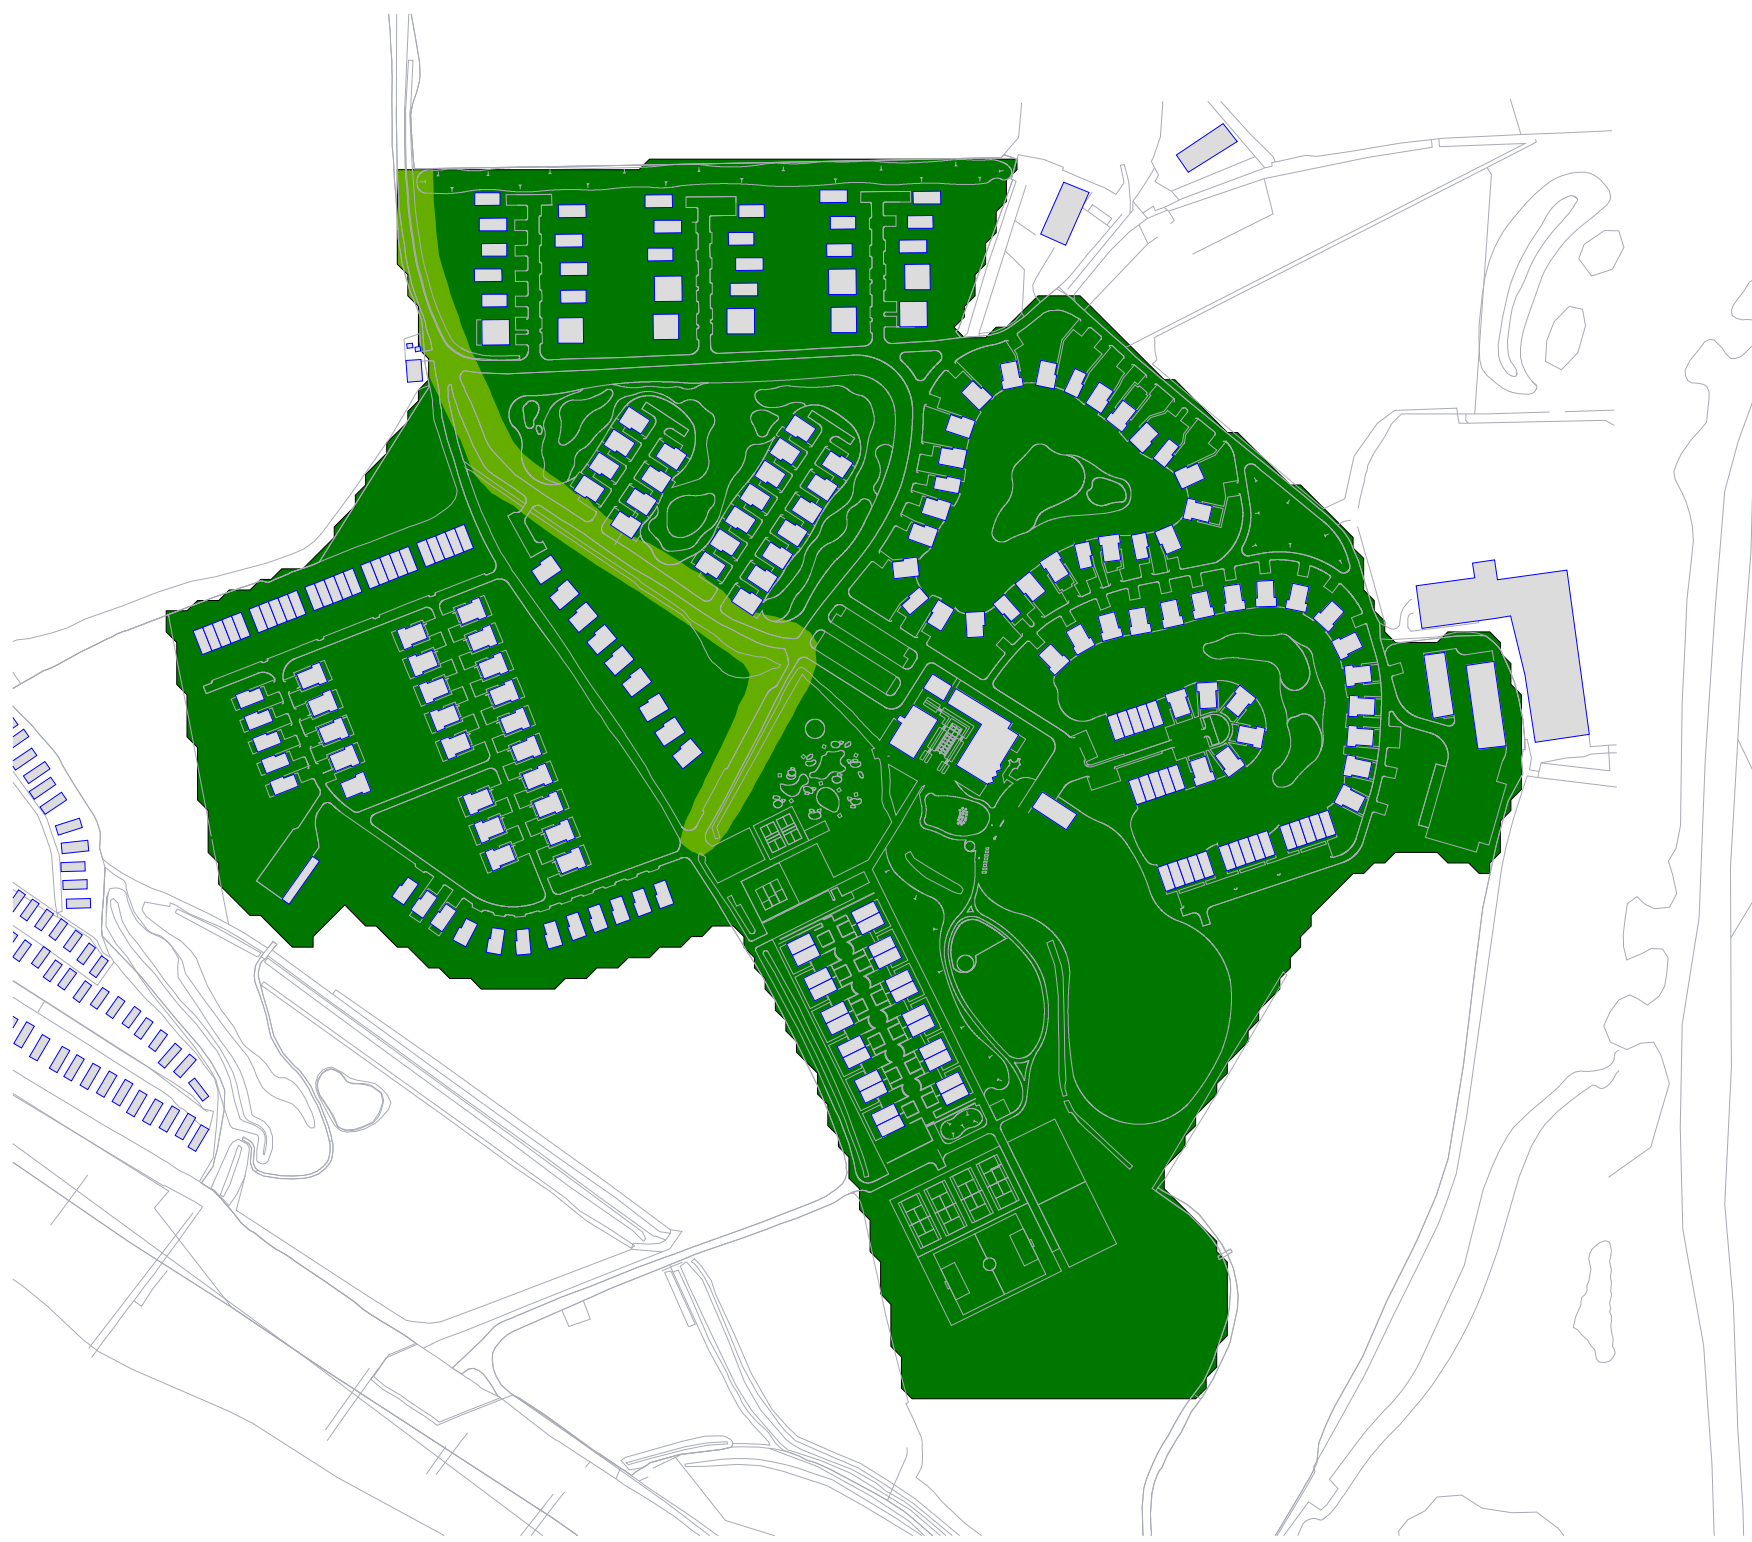

Levels LrD
in dB(A)

Project:
Medmerry Holiday Park

Project number:
2061695

Date: 25 May 2023 Revision: -

Scale: