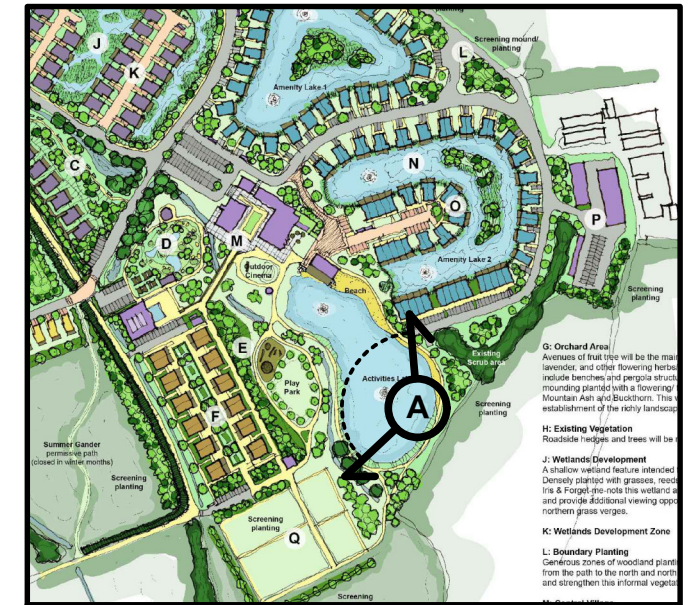

No dimensions are to be scaled from this drawing. All dimensions are to be checked on site. Area measurements for indicative purposes only.

© Clews Landscape Architecture Ltd

Legend

Visualisation Location

Landscape Visualisation A

DWG. NO: 23_261_D205

SCALE	NTS@A3	DATE	July 2023
STATUS	PLANNING	DRAWN	CC

No dimensions are to be scaled from this drawing. All dimensions are to be checked on site. Area measurements for indicative purposes only.

MEDMERRY PARK HOLIDAY VILLAGE
 PO20 7JP

Landscape Visualisation B

DWG. NO: 23_261_D206

SCALE	NTS@A3	DATE	July 2023
STATUS	PLANNING	DRAWN	CC