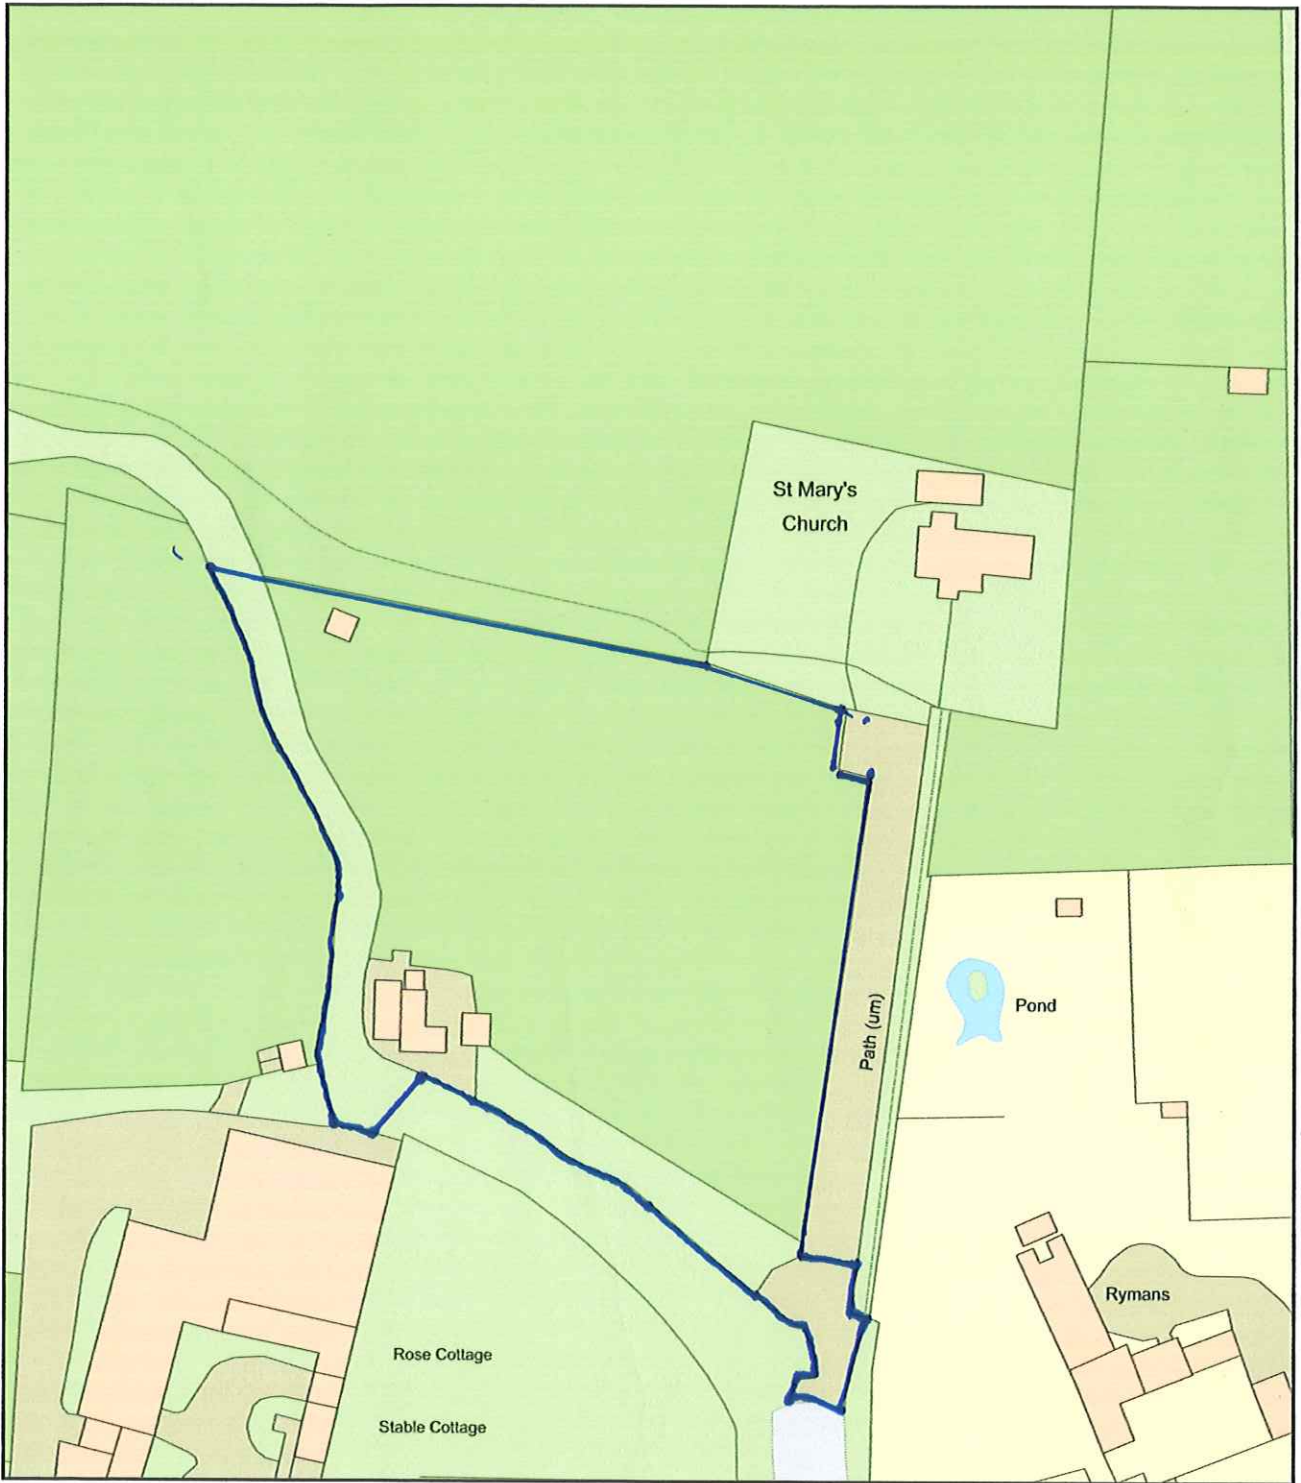

church meadow

Plan Produced for: **marcus hyde**

Date Produced: 20 Nov 2023

Plan Reference Number: TQRQM23324184102039

Scale: 1:1250 @ A4