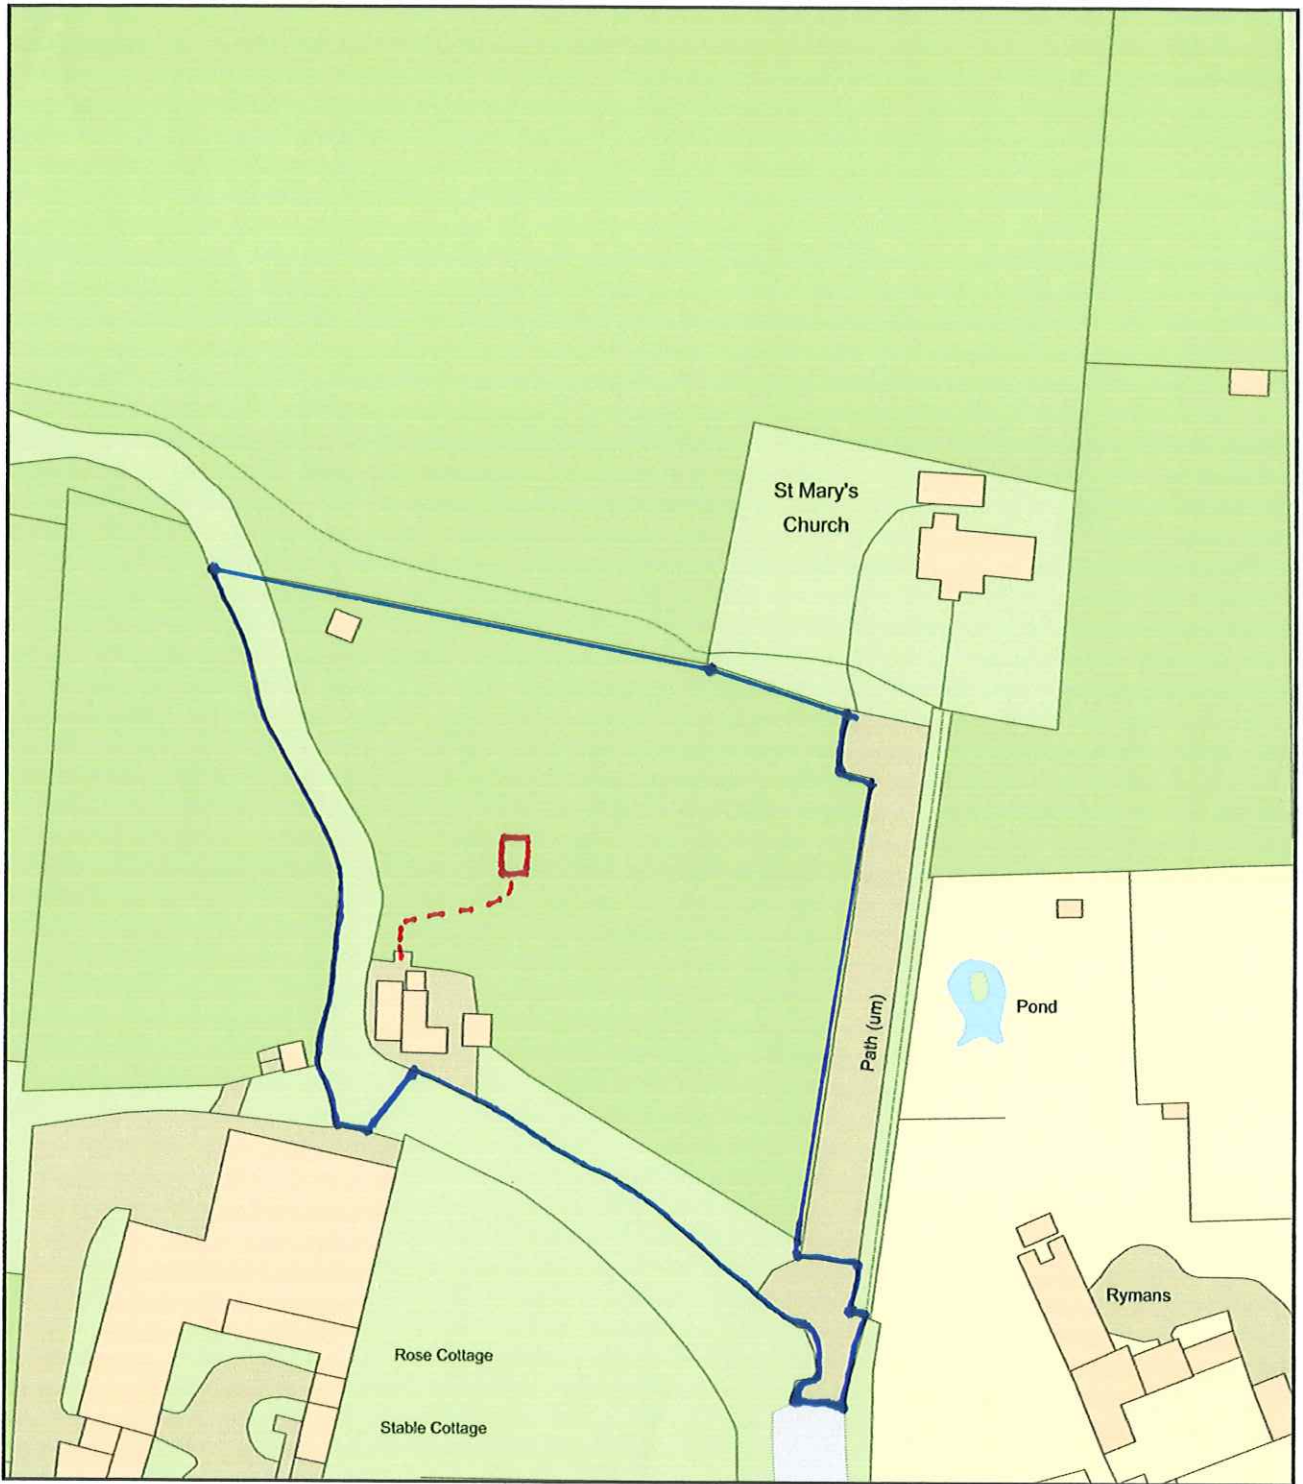

church meadow

Plan Produced for: **marcus hyde**
Date Produced: 20 Nov 2023
Plan Reference Number: TQRQM23324184102039
Scale: 1:1250 @ A4