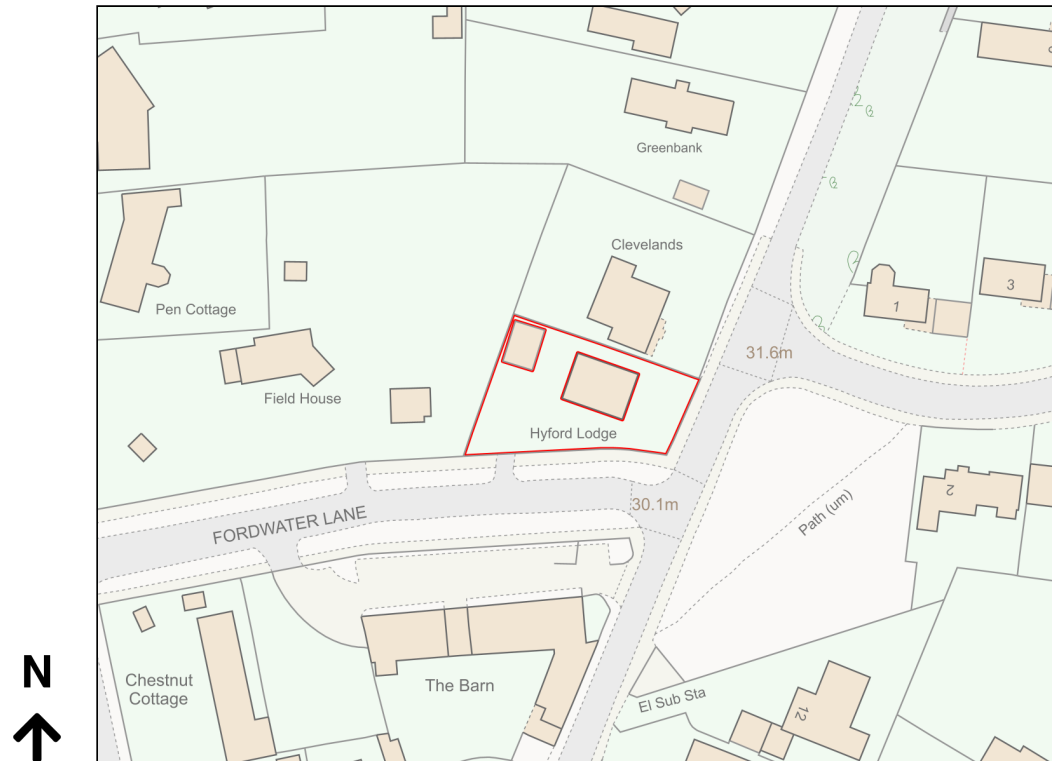

Location Plan

Site Address: Hyford Lodge, Fordwater Lane, Chichester, PO19 6PT

Date Produced: 17-Nov-2023

Scale: 1:1250 @A4

Planning Portal Reference: PP-12610951v1