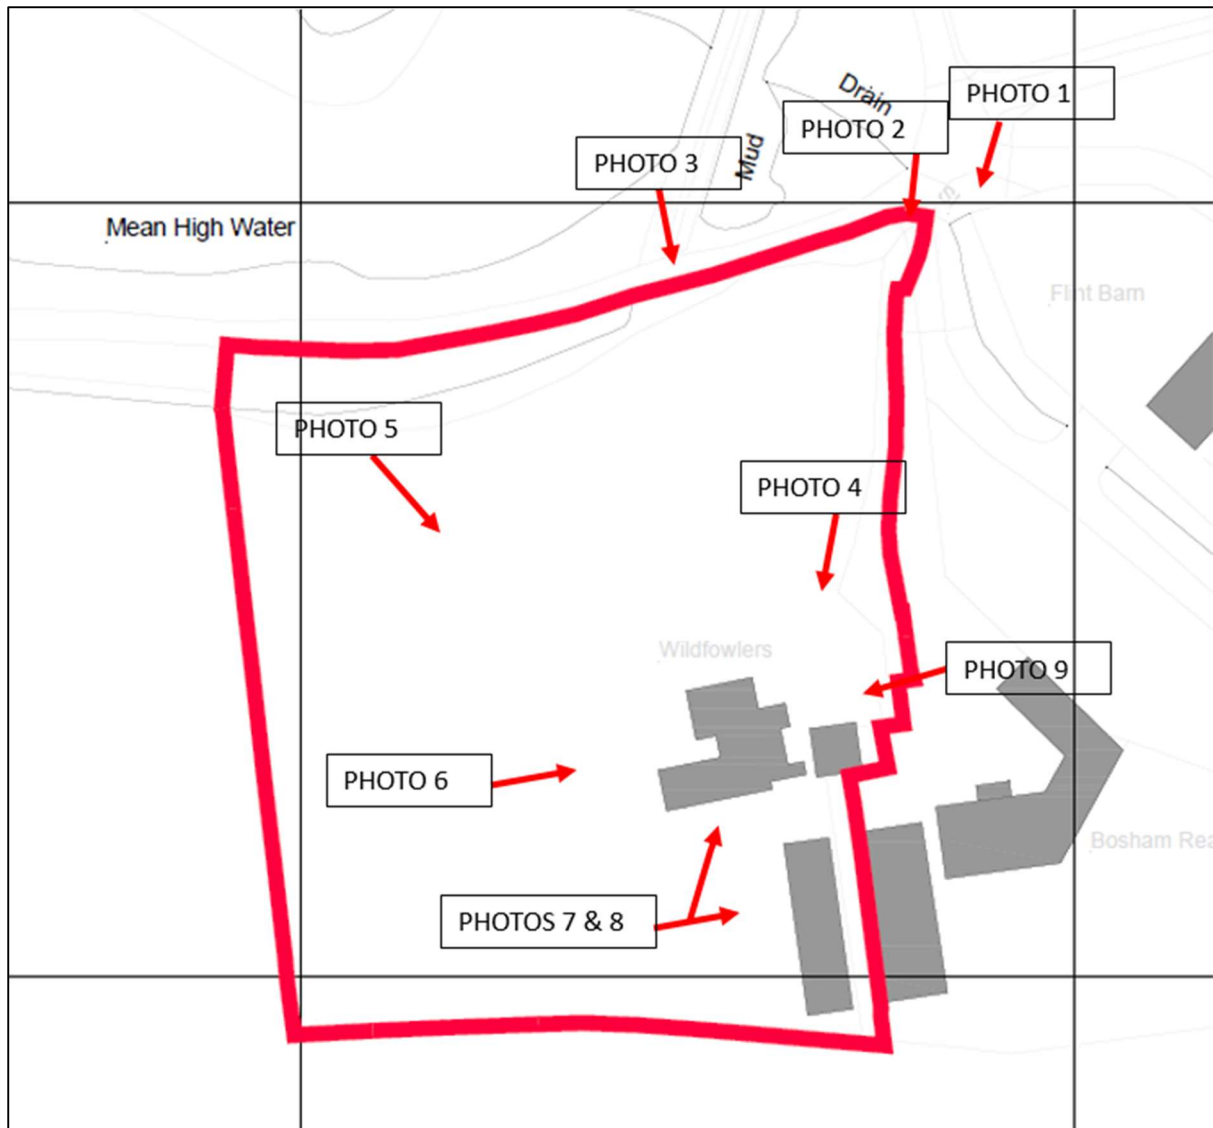

SITE PHOTOGRAPHS - WILDFOWLERS, SHORE ROAD, BOSHAM

Photograph 1: View from Shore Road

Photograph 2: View from entry of driveway towards the house.

*Photograph 3: View of the house from Shore Road*

*Photograph 4: View of the house from the top of the access drive.*

Photograph 5: View of the house from the garden area.

Photograph 6: View of the house- western side elevation.

*Photograph 7: View of the house rear elevation.*

*Photograph 8: View of the house rear elevation, rear garden area and glasshouse.*

*Photograph 9: View of the house eastern side elevation and garden*