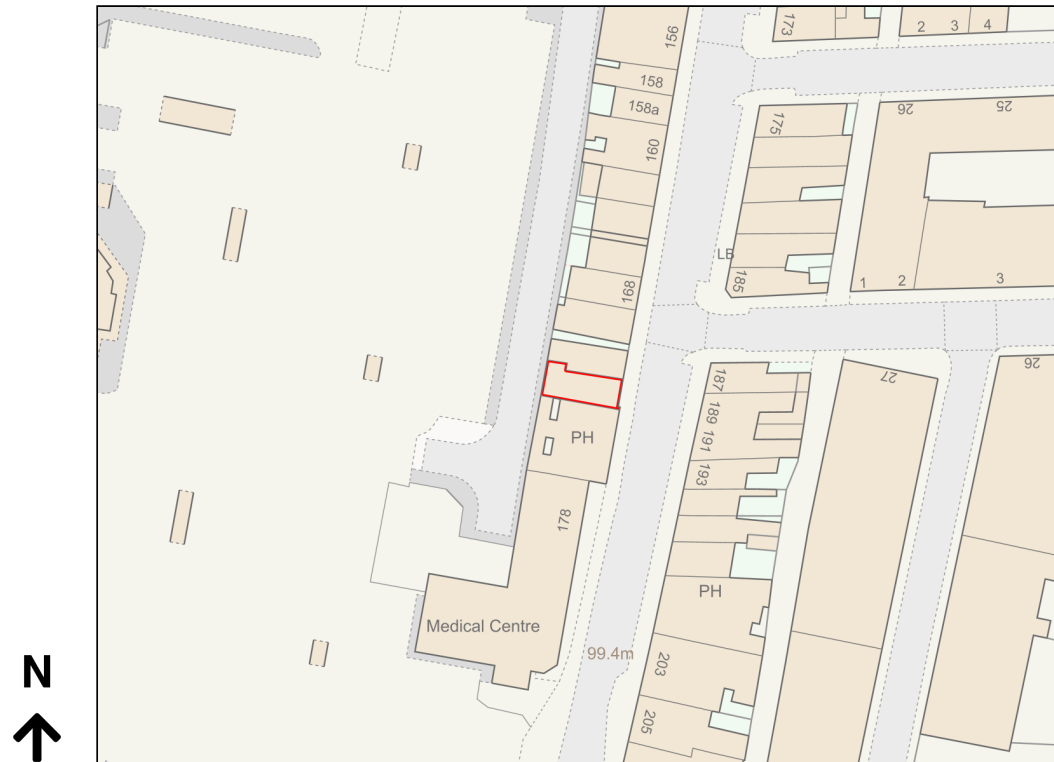

Location Plan

Site Address: M & M Pharmacy Newgate Street, 172-174, Newgate Street, Bishop Auckland, DL14 7EJ

Date Produced: 23-Nov-2023

Scale: 1:1250 @A4

Planning Portal Reference: PP-12626563v1