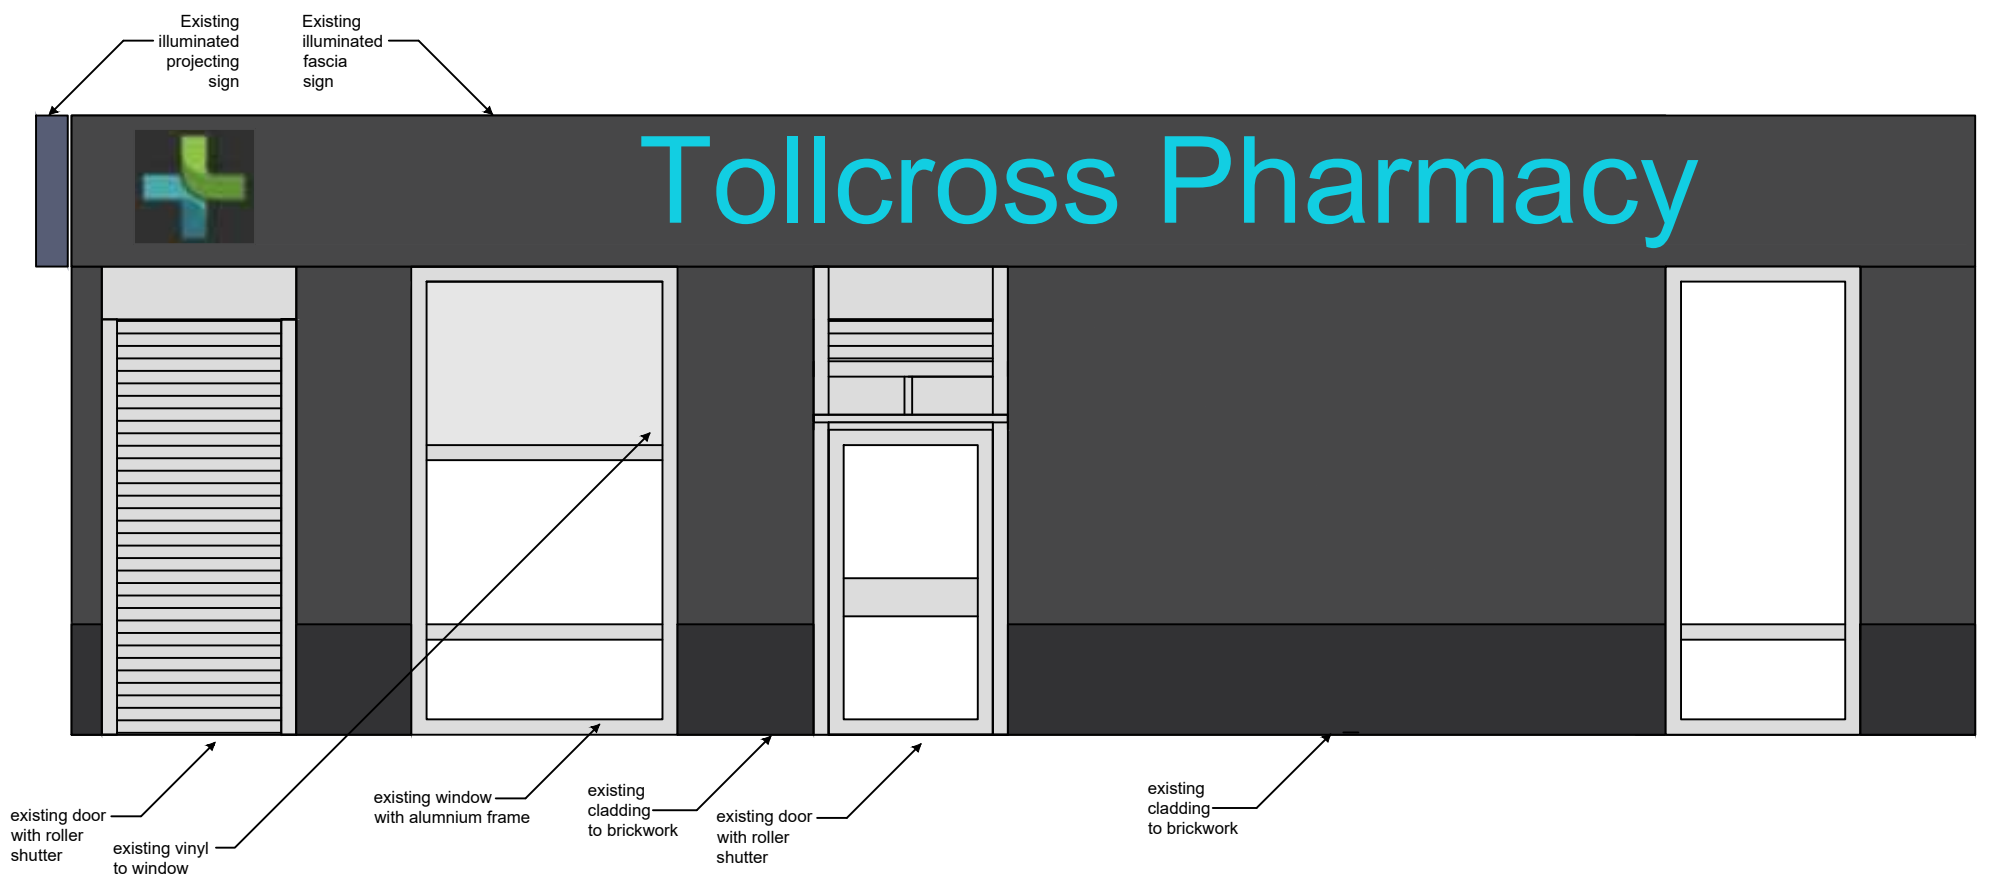

Existing Shopfront - Front elevation

Scale Ruler in metres

Existing Shopfront - side elevation

Tollcross Pharmacy	
November 2023	
Scale 1:50 @ A3	
C.Burton	
Drawing 1	